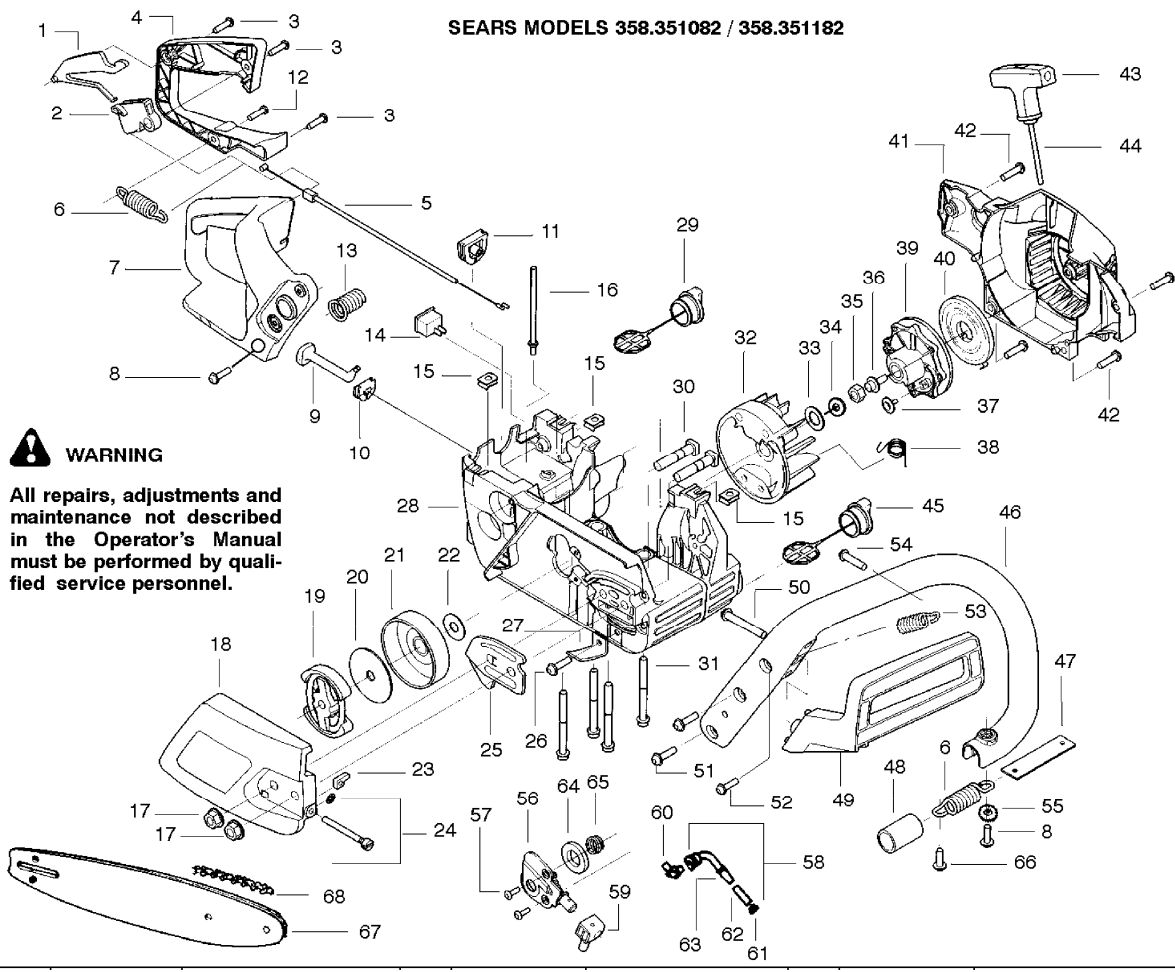

SEARS MODELS 358.351082 / 358.351182

WARNING
 All repairs, adjustments and maintenance not described in the Operator's Manual must be performed by qualified service personnel.

Ref #	Part Number	Qty	Description
1	530038988		Throttle Lockout
2	530038987		Throttle Trigger
3	530015906		Screw
4	530047581		Cover-Rear Handle
5	530047602		Throttle Cable
6	530042082		Spring-Isolator
7	530047582		Rear Handle
8	530016018		Screw
9	530047605		Choke Knob
10	530049005		Grommet-Choke Knob
11	530047631		Grommet-Throttle Cable
12	530015886		Screw
13	530069384		Isolator Kit
14	530069572		Switch Kit
15	530015922		Nut-"U" Type
16	530069247		Fuel Line Kit (Large Dia.)
17	530015917		Nut-Bar Mounting
18	530037803		Clutch Cover
19	530014949		Clutch Ass'y.
20	530015611		Clutch Washer
21	530047061		Clutch Drum Ass'y. w/Bearing
22	530015907		Washer-Thrust
23	530015826		Pin-Bar Adjusting
24	530069611		Bar Adjusting Kit w/Screw & Retainer
25	530038238		Plate-Bar Mounting
26	530015814		Screw
27	530029850		Chain Catcher
28	530047600		Chassis Ass'y.
29	530047192		Fuel Cap Ass'y.
30	530016133		Bolt-Bar
31	530016132		Screw
32	530039209		Flywheel Ass'y.
33	530400897		Washer
34	530092322		Lockwasher
35	530016134		Nut-Flywheel
36	530015920		Screw
37	530016080		Screw
38	530023817		Spring-Starter Dog
39	530037817		Starter Pulley
40	530027531		Spring-Starter
41	530049336		Fan Housing
42	530015892		Screw
43	530037485		Starter Handle
44	530069232		Rope Kit
45	530010846		Oil Cap Ass'y.
46	530047583		Front Handle
47	530047608		Limiter Strap
48	530036142		Sleeve-AV Spring
49	530038224		Handguard
50	530016020		Screw
51	530015843		Screw
52	530016009		Screw
53	530047934		Spring Ass'y.
54	530015875		Screw
55	530015123		Washer
56	530069957		Oil Pump Kit
57	530016097		Screw
58	530047663		Oil-Pickup Ass'y.
59	530019206		Seal Block
60	530049477		Elbow-Oil Pickup