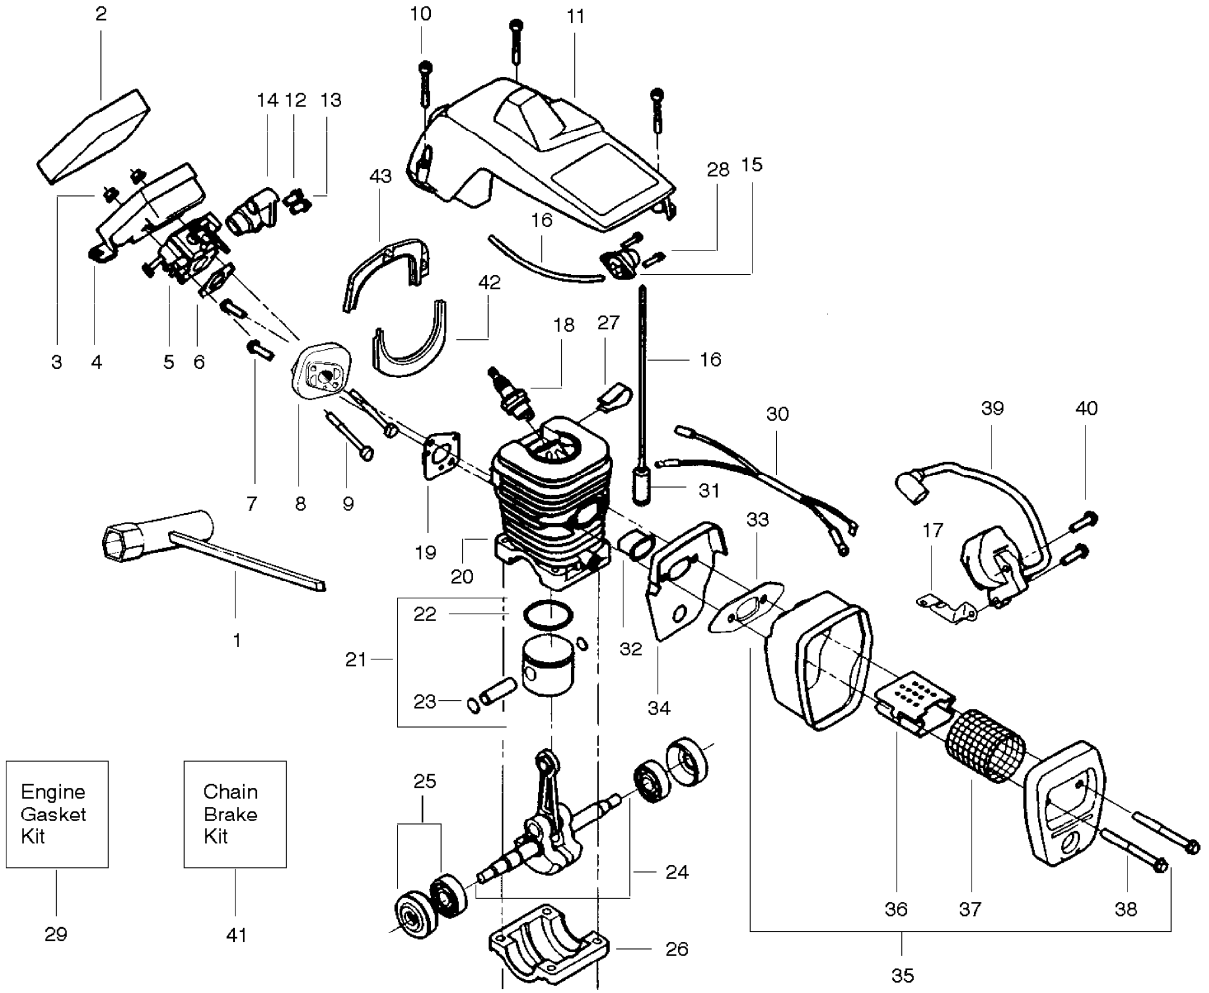

Ref #	Part Number	Qty	Description
1	530031163		Bar Wrench
2	530037793		Foam-Air Filter
3	530016101		Nut
4	530047604		Air Filter Housing
5	530069722		Carburetor Kit
6	530019239		Carb. Gasket
7	530015810		Screw
8	530049700		Carburetor Adaptor
9	530016187		Screw
10	530016102		Screw
11	530053183		Cylinder Shield
12	530038318		Limiter Cap-High
13	530038317		Limiter Cap-Low
14	530049244		Grommet-Carb. Adjust
15	530047566		Air Purge Ass'y.
16	530069216		Primer Line Kit (Small Dia)
17	530047442		Ground Strap
18	7185849		Spark Plug (CJ-7Y)
19	530019249		Gasket-Carb. Adaptor
20	530069932		Cylinder Kit
21	530069605		Piston Kit
22	530038729		Piston Ring
23	530015697		Retainer
24	530047062		Crankshaft Ass'y.
25	530047827		Seal & Bearing Ass'y.
26	530037935		Cap-Crankcase
27	530016136		Clip
28	530015780		Screw
29	530069608		Engine Gasket Kit
30	530049117		Wire Harness Ass'y.
31	530014362		Fuel Filter
32	530037652		Heat Insulator
33	530019221		Muffler Gasket
34	530038237		Muffler Back Plate
35	530047207		Muffler Ass'y.
36	530037813		Muffler Diffuser
37	530036103		Spark Arrestor Screen
38	530016132		Screw
39	530052277		Ignition Module
40	530015814		Screw
41	952706606		Chain Brake Kit
42	530049714		Seal-Carb. Adaptor (Lower)
43	530049715		Seal-Carb. Adaptor (Upper)
43	530031112		Clutch Ass'y. Tool
43	530031097		Air Gap Gauge