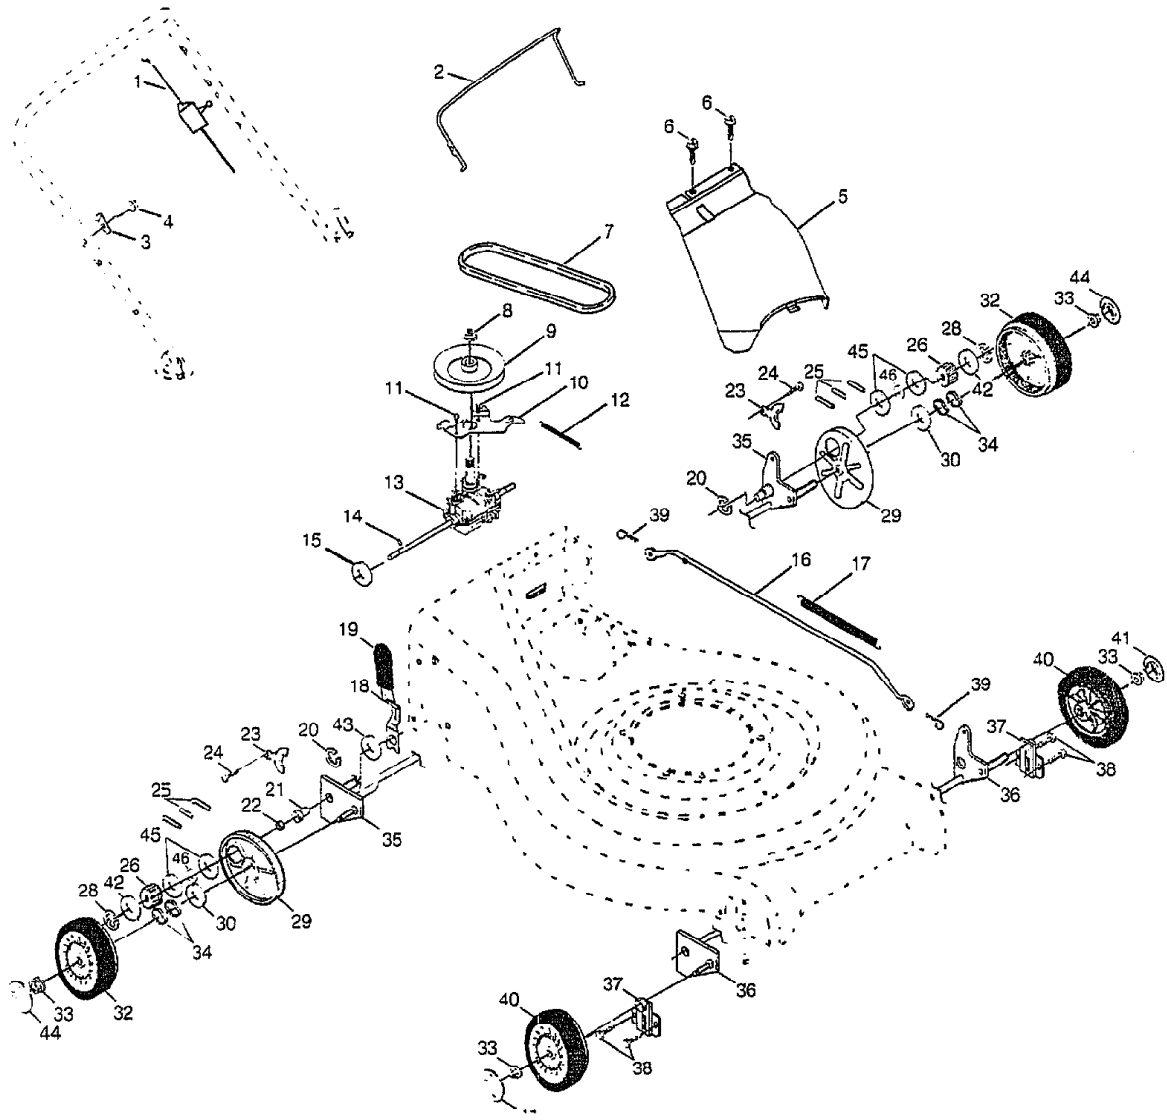

ROTARY LAWN MOWER - - MODEL NO. DE531EB

Ref #	Part Number	Qty	Description
1	161587		CABLE.DRIVE
2	161473		BAIL.CONTROL DRIVE
3	161478X004		BRACKET.DOWNSTOP.RT
4	83816		SCREW PM
5	161552		COVER DRIVE
6	750634		SCREW
7	160816		V.BELT.3-L
8	132010		LOCKNUT
9	163939		DRIVEN.PULLEY
10	160813X004		KEEPER.BELT
11	17541011		SCREW.HEX.WASHER 10-71
12	75192		SPRING
13	169611		TRANSMISSION AY
14	145354		PIN.SPRING.THRUST
15	57079		THRUST WASHER
16	161584		ROD CONNECTING
17	161602		SPRING EXTENSION
18	160477X004		SPRING.SELECTOR
19	161961		KNOB.SELECTOR.SPRING
20	12000022		E-RING
21	163365		BEARING SUPPORT
22	169911		BEARING BALL
23	161118X004		RETAINER DRIVE
24	57808		SCREW
25	170011		PAWL.DRIVE.ETCHED
26	166450		PINION
28	12000058		E-RING.7/16.RE.
29	88080		DUST SHROUD PM
30	67725		WASHER FLUT
32	172324 Sears Wheel		WHEEL 9X2
33	83923		HEX FLANGE LOCKNT
34	57143		WAVE WASHER
35	160785X004		ASSY. REAR SHAFT
36	160786X004		SHAFT.ASM.FRONT
37	161463		RETAINER.FRONT
38	163409		SCREW
39	700279		RETAINER CLIP
40	172323 Sears Wheel		WHEEL & TIRE ASM
41	150182		HUB CAP
42	52160		WASHER
43	19572216		WASHER
44	150181		HUBCAP
45	62335		"WASHER, BELLEVIL."
46	88118		WASHER PM