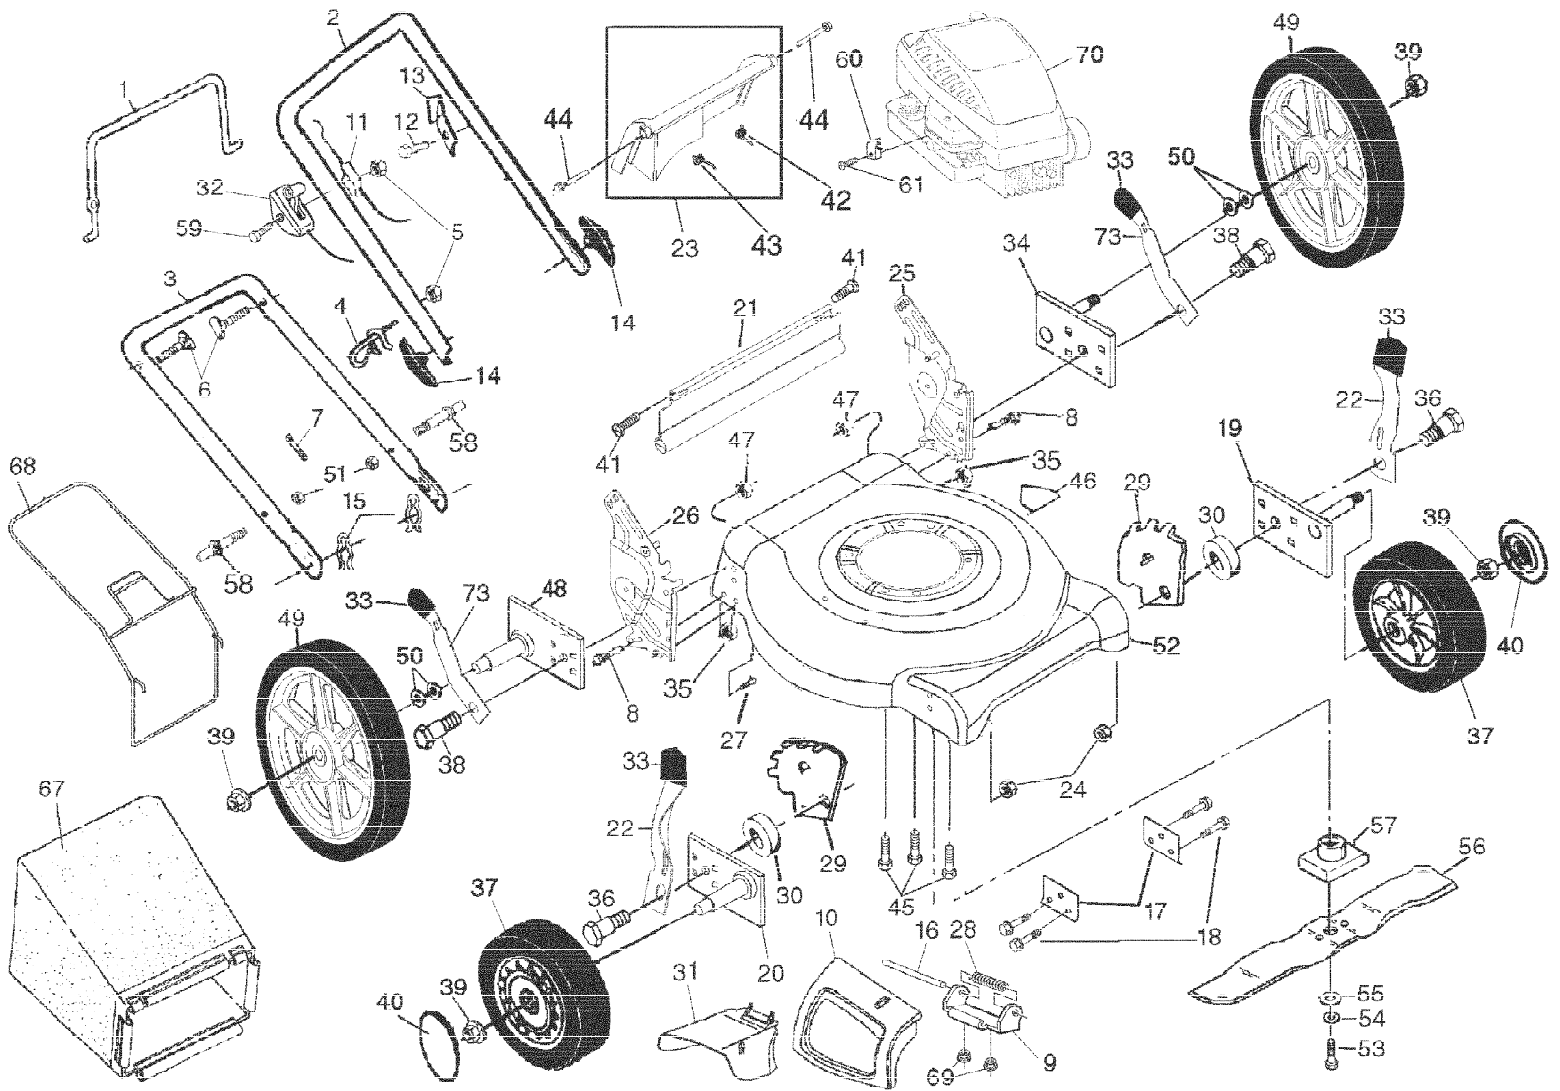

WA45N21CHA (2003)
Lawn Mower Housing & Handle Assembly

Ref #	Part Number	Qty	Description
1	131696		Control Bar
2	166860X479		Upper Handle
3	161105X479		Lower Handle
4	179585		Rope Guide
5	132004		Locknut 1/4-20
6	131959		Handle Bolt
7	66426		Wire Tie
8	74780512		Hex Bolt 5/16-18 x 3/4
9	154132		Bracket
10	165754		Mulcher Door
11	130861		Engine Zone Control Cable
12	750634		Hex Washer Head Screw #10-24 x 1/2
13	850733X004		Up-Stop Bracket
14	136376		Handle Knob
15	51793		Hairpin Cotter
16	147286		Rod, Hinge
17	165946X479		Support Bracket
18	17600406		Screw
19	167132X004		Axle Arm Assembly - LF
20	167133X004		Axle Arm Assembly - RF
21	165858		Rear Skirt
22	168360X004		Selector Spring
23	186612		Rear Door Assembly Kit (Incl. Springs)
24	73930500		Locknut 5/16-18
25	166236X479		Handle Bracket Assembly (Left)
26	166243x479		Handle Bracket Assembly (Right)
27	851856		Screw 1/4-20 x 3/8
28	152124		Spring, Hinge
29	160835X007		Wheel Adjusting Bracket - Front
30	183901		Washer, Flat
31	165760		Deflector, Discharge
32	164137		Throttle Control
33	87877		Selector Knob
34	180409X004		Axle Arm Assembly - LR
35	166785		Locknut 5/16-18
36	160828		Shoulder Bolt 5/16-18
37	148442		Wheel Assembly
38	164362		Shoulder Bolt
39	83923		Flanged Locknut
40	77400		Hubcap
41	88652		Hinge Screw
42	165766		Spring (LH)
43	165767		Spring (RH)
44	184193		Door Bolt
45	150406		Hex Head Thread Rolling Screw 3/8-16 x 1
46	141486		Danger Decal
47	63124		Nut
48	180410X004		Axle Arm Assembly - RR
49	180208		Wheel
50	57143		Wave Washer
51	73990500		Nut
52	186723		Housing Assembly (Incl. Ref. #17, 18 & 46)
53	851084		Hex Head Screw 3/8-24 x 1-3/8 Grd. 8