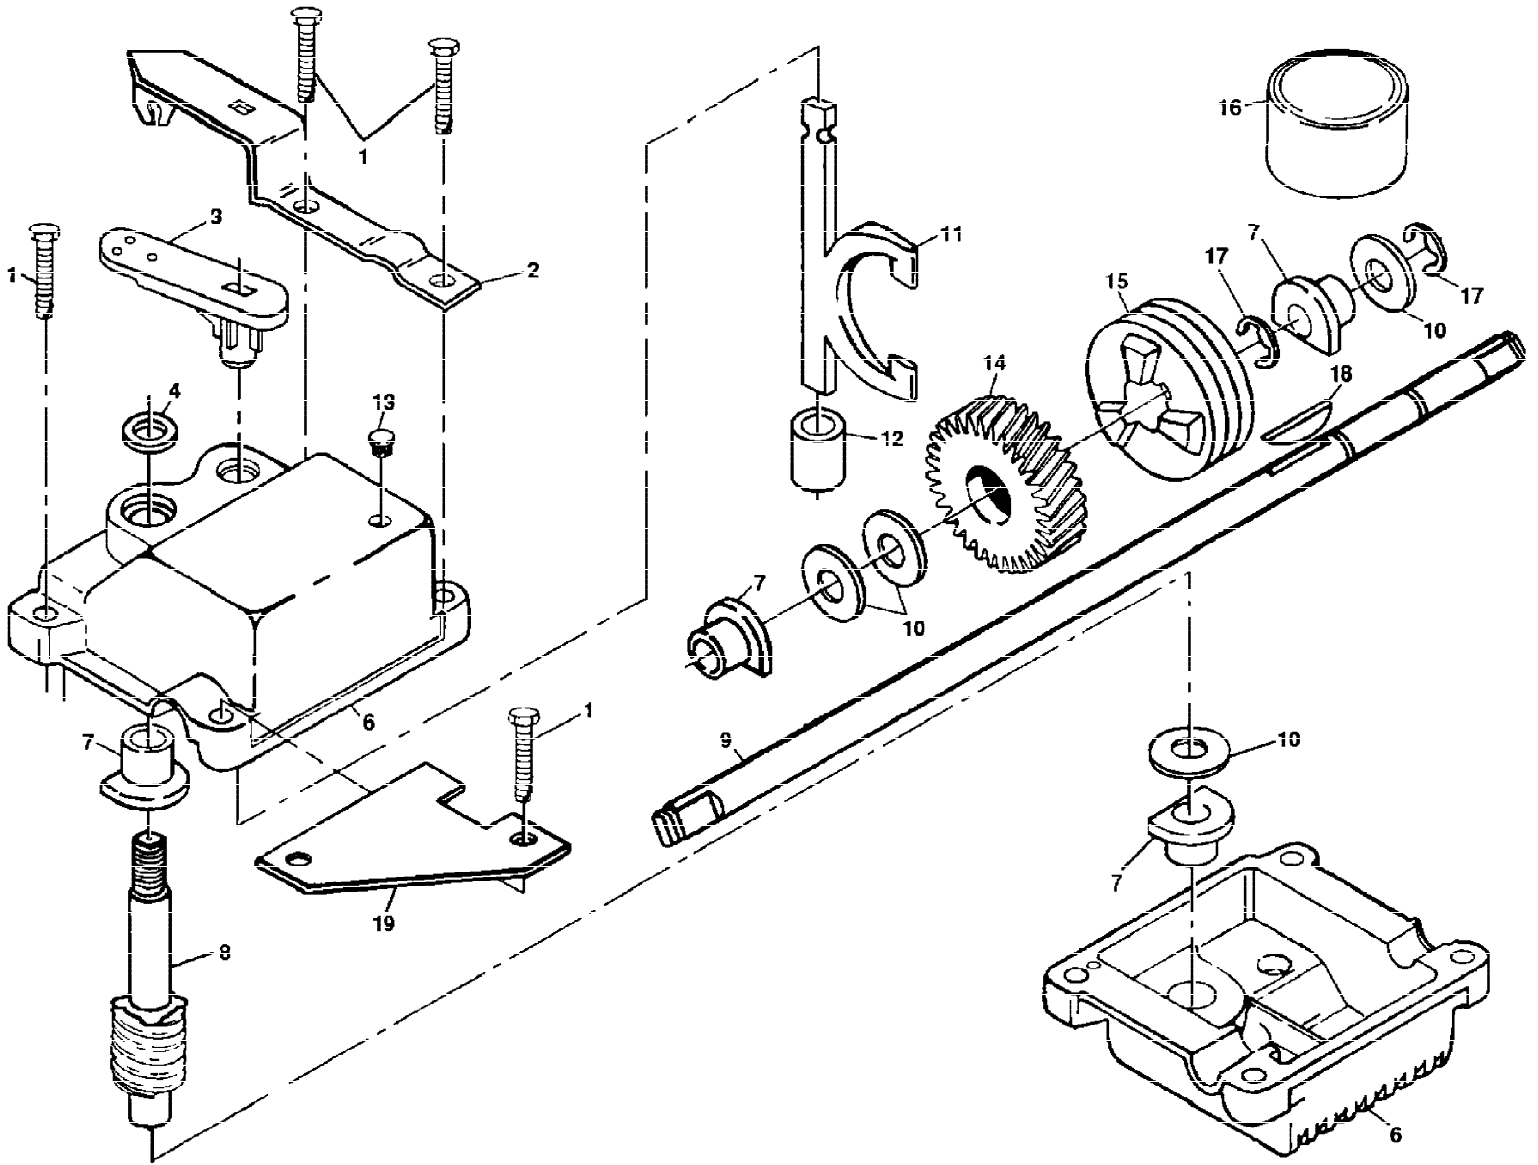

ROTARY LAWN MOWER - - MODEL NO. 917.372850
GEAR CASE ASSEMBLY PART NUMBER 702511

Ref #	Part Number	Qty	Description
1	17490416		SCREW.1/4-20
2	137055X004		BRACKET.GEARCASE
3	137053		SHIFTER
4	57072		SEAL
6	48373		KIT GEARCASE HALV
7	77881		BEARING
8	137051		SHAFT.WORM
9	137074		SHAFT.DRIVE
10	57079		THRUST WASHER
11	131484		CLUTCH YOKE
12	700343		BUSHING.GEAR BOX
13	86447		PLUG PM
14	137050		GEAR.HELICAL
15	750436X		CLUTCH JAW
16	750369		SUB= 6066J
17	12000003		RING T
18	850848		HI PRO KEY
19	81585X004		SPRING BRKT