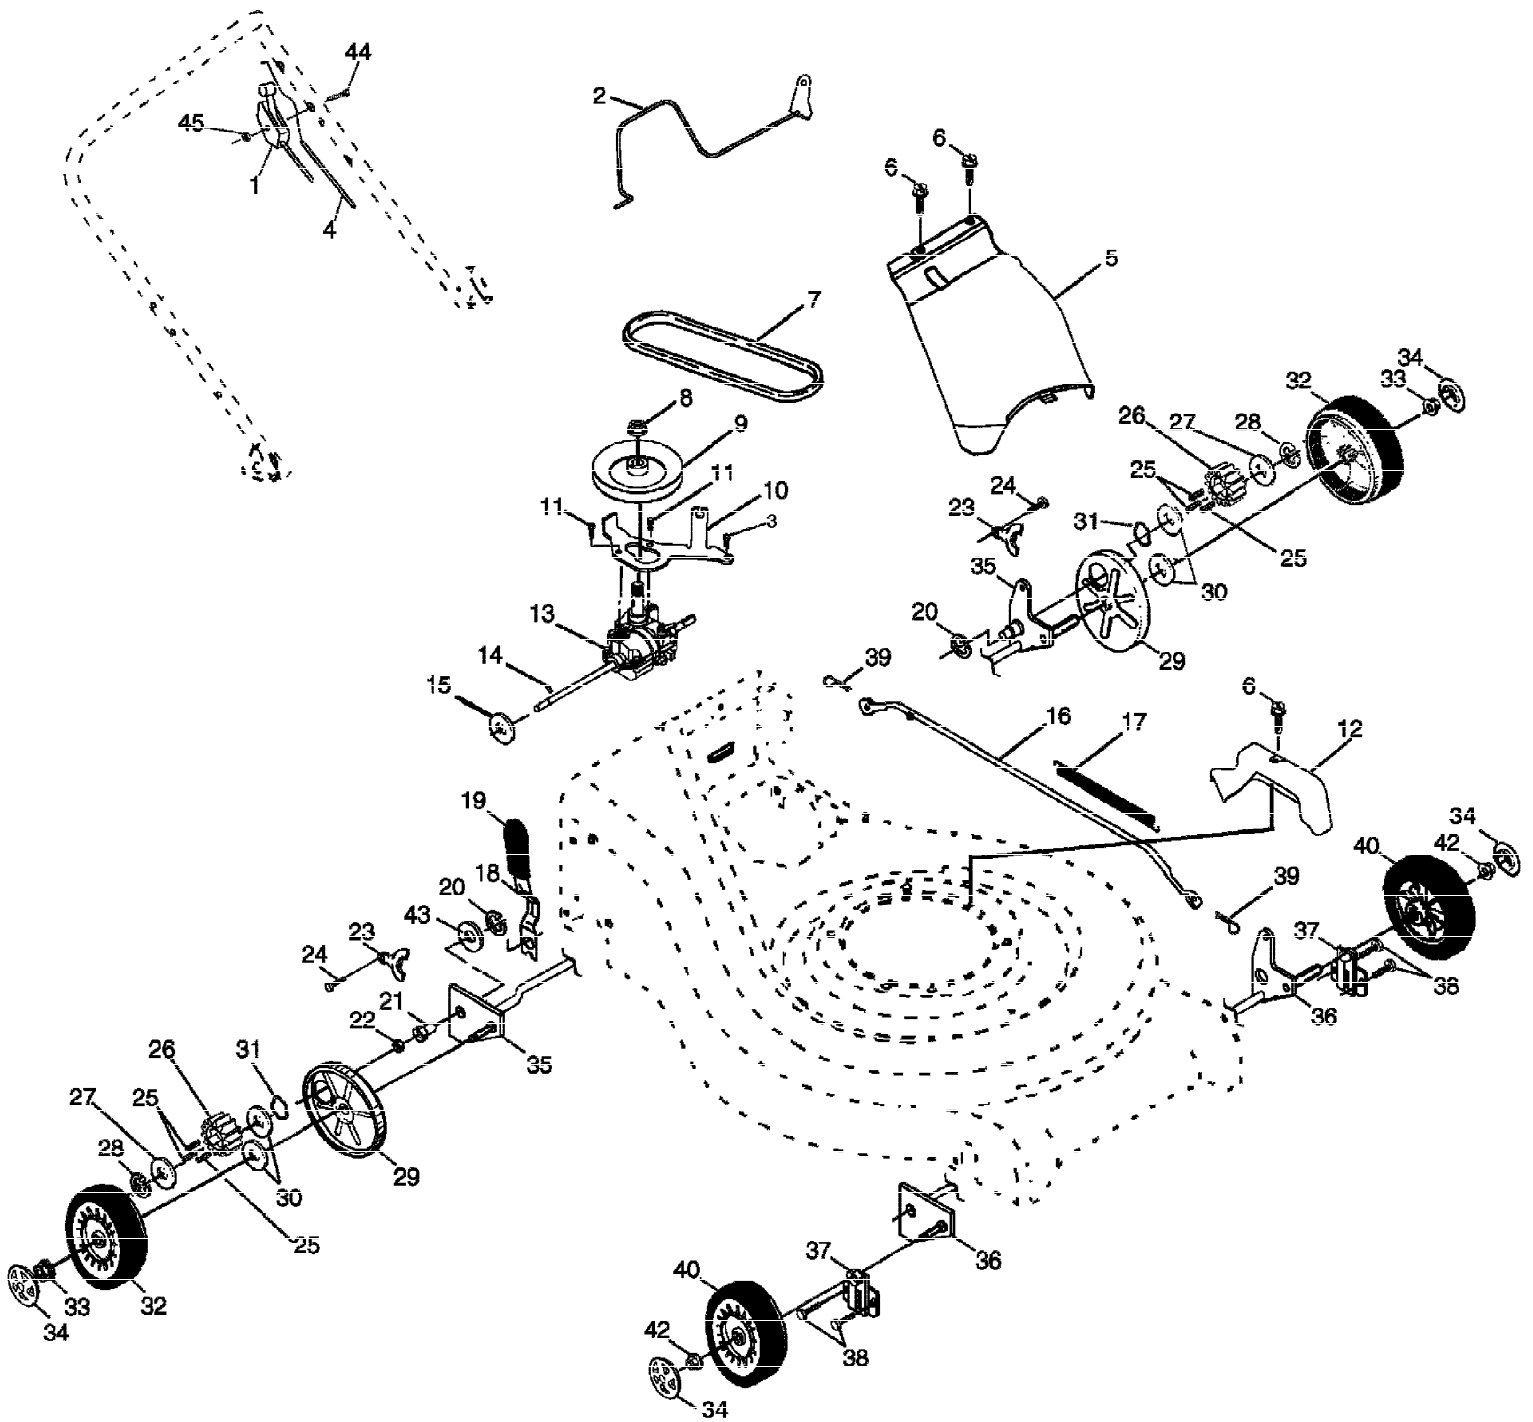

Ref #	Part Number	Qty	Description
1	173813		Speed Control
2	176280		Bail Control Drive
3	17060408		Screw
4	179049		Drive Cable
5	161537		Cover Drive
6	750634		Screw Thdrol 10-25 x .50
7	166060		V-Belt
8	132010		Nut Lock Flanged 3/8-16 Zinc
9	166049		Pulley Driven
10	166021X004		Belt Keeper Bracket
11	17541011		Screw Hex Wash Head 10-24 X .668
12	166189		Pivot Rod Cover
13	166388		Transmission Asm.
14	145354		Pin Spring Thrust
15	57079		Washer Hardened
16	161584		Rod Connecting
17	161602		Spring Extension
18	160477X004		Spring Selector
19	170203		Knob Selector Spring
20	12000022		E-Ring 7/8
21	163365		Bearing Support
22	169911		Bearing Ball
23	161118X004		Retainer Drive Asm. Stmp.
24	57808		Screw Hex Head Tapping 1/4-20 x .75
25	170011		Drive Pawl
26	166450		Pinion, Drive
27	52160		Washer
28	12000058		E-Ring 7/16
29	180504		Cover, Dust Wheel
30	67725		Washer 1/2 x 1-1/2 x .134
31	57143		Wave Washer
32	180763		Wheel 9 x 2
33	145212		Nut Hex Flange Lock
34	180660		Hubcap
35	160785X004		Shaft Asm. Rear
36	160786X004		Shaft Asm. Front
37	161463		Retainer Front Shaft
38	163409		Screw 12 x 5/8
39	700279		Clip Retainer
40	172323		Wheel 8 x 2
42	83923		Nut, Hex Flange Lock 3/8-16
43	19572216		Washer
44	144929		Screw 1/4 x 2.12
45	751152		Locknut