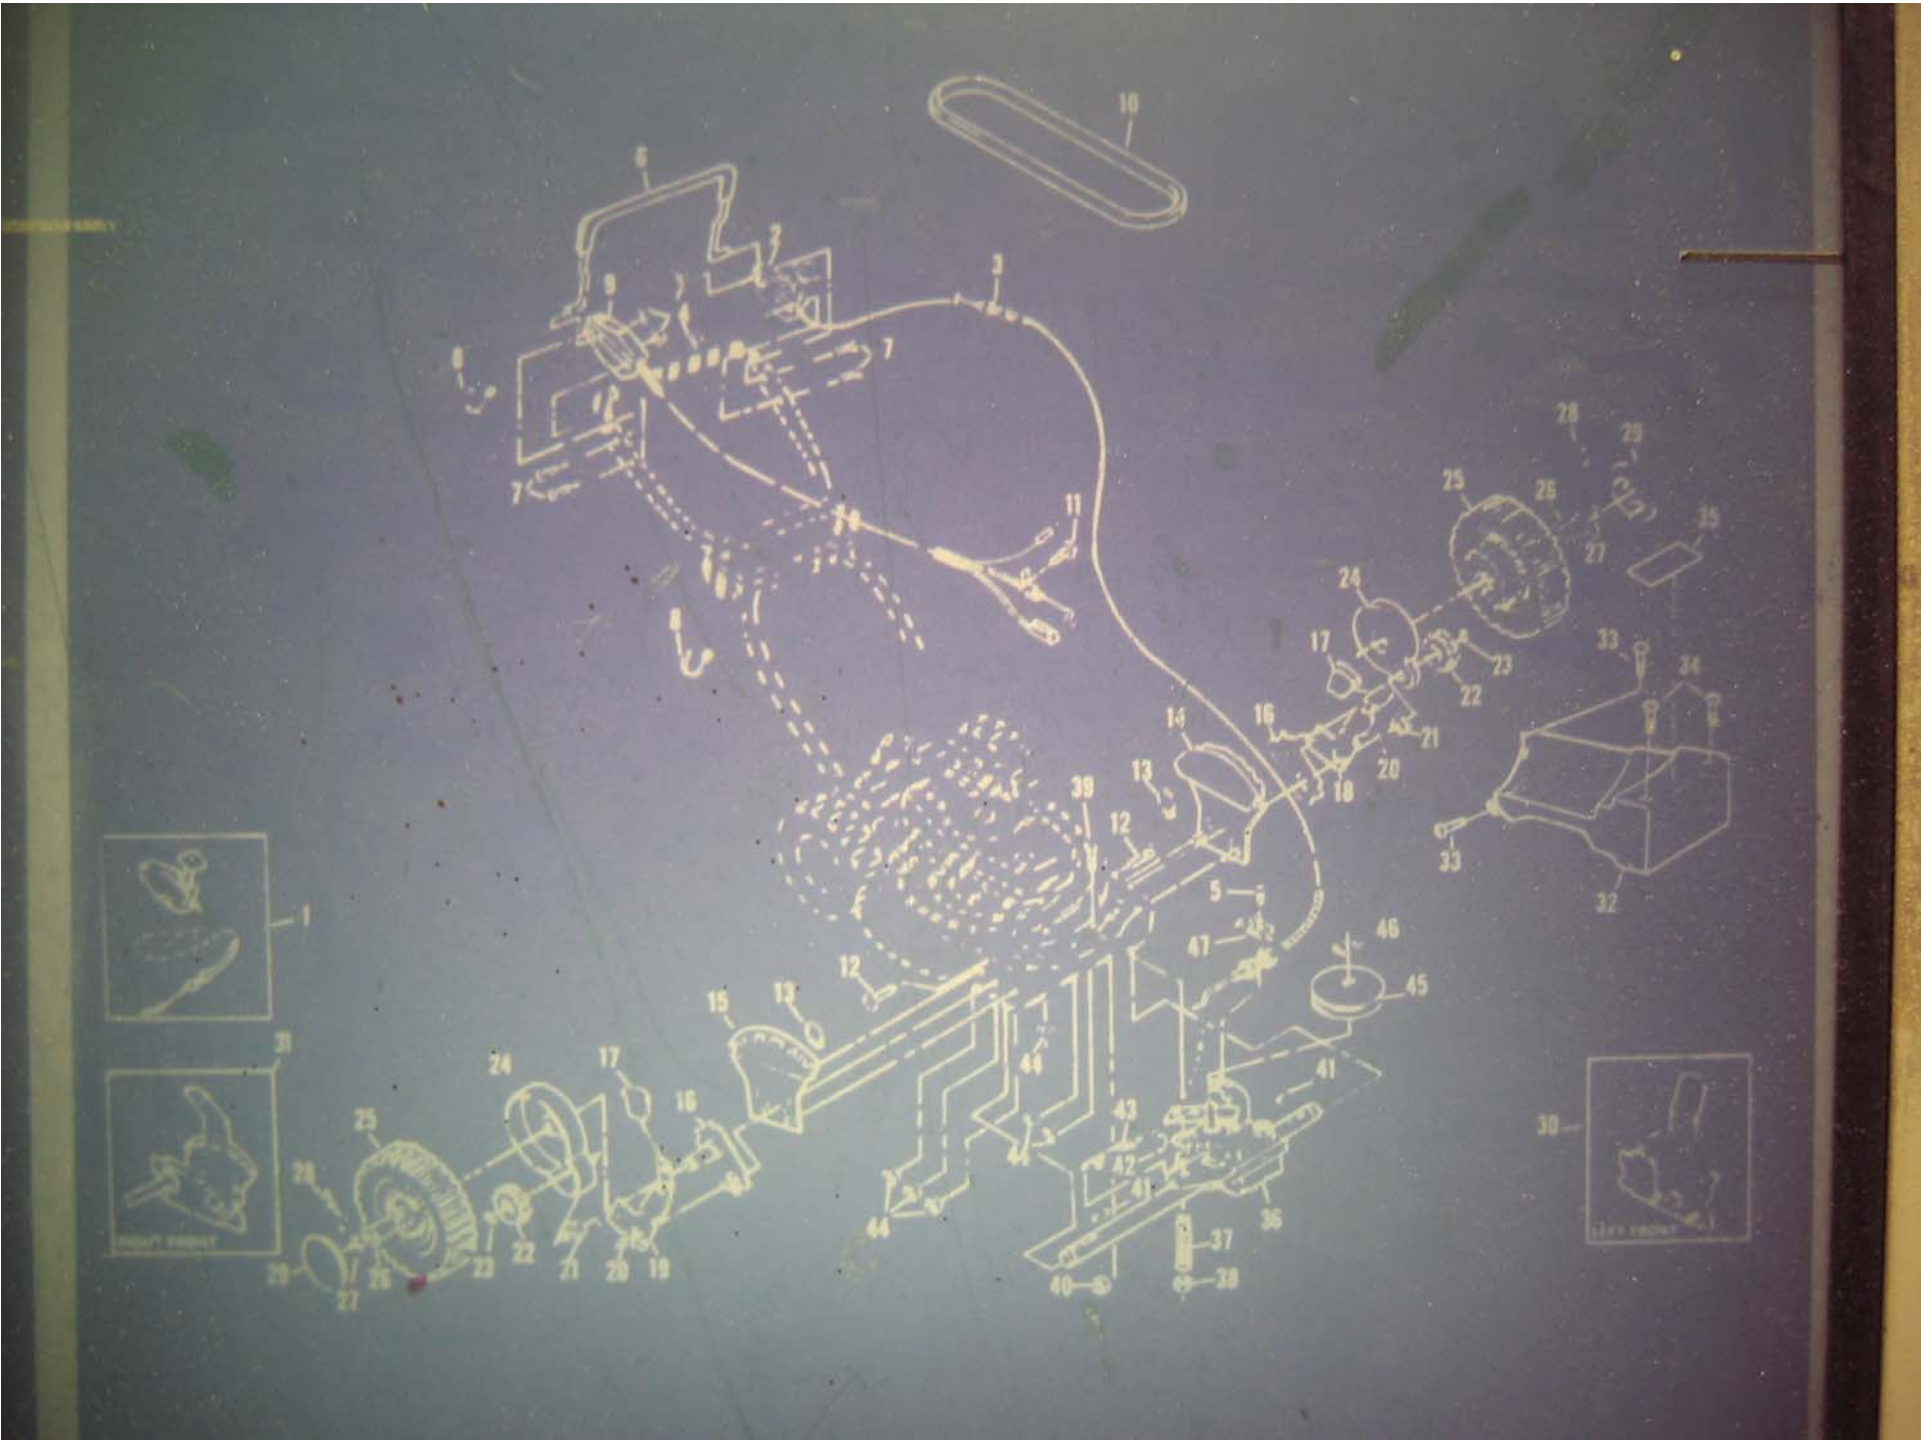

944.369850 DRIVE

Q'ty	Part No.	Part Name	Ref. No.	Part No.	Part Name
1	86992	Drive Control	25	87729	Wheel & Tire Assembly 3.00 x 2.00
2	48056	Drive Control Head Kit	26	86980	Bushing
3	48057	Drive Control Cable Kit	27	52160	Washer
4	STD541425	Locknut 1/4-20	28	55015	Retainer Clip
5	750108	Hex Washer Head Tapping Screw 10-24 x 9/32	29	87750	Hubcap
6	86814	Control Bail	30	48054	Wheel Adjuster Assembly Left (Inc. Ref. # 13,14,16,18, 20 & 21)
7	87269	Machine Screw 1/4-20 x 2	31	48055	Wheel Adjuster Assembly Right (Inc. Ref. #13,15,16,19,20 & 21)
8	66426	Wire Tie			Drive Cover
9	87021	Engine Control	32	750293	Pan Head Tapping Screw 10-24 x 2 3/4
3	83691	V-Bolt	33	87866	Hex Washer Head Tapping Screw 10-24 x 1/2
1	83813	Hex Head Machine Screw 10-32 x 9/32	34	750097	Drive Cover Decal
2	61528	Flat Head Machine Screw 1/4-20 x 3/4	35	87734	Gear Case Replacement Kit
3	58922	Retaining Ring	36	48128	Spring
4	750016	Wheel Adjusting Bracket Left	37	83632	Locknut 1/4-20
5	750015	Wheel Adjusting Bracket Right	38	STD541425	Hex Head Bolt 1/4-20 x 2 3/4
6	88285	Axle Arm Assembly	39	54338	Locknut 10-24
7	77865	Selector Knob	40	STD541410	Woodruff Key #3
18	86937	Selector Spring Left	41	65692	Woodruff Key #213
19	86939	Selector Spring Right	42	57076	Spring
20	86274	Spring Washer	43	75192	Locknut 1/4-20
21	86273	Spacer Bearing	44	STD541425	Drive Pulley
22	74507	Pinion	45	83681	Retaining Ring
23	STD581050	E-Ring	46	74976	Cable Clamp
24	76401	Dust Cover	47	83700	