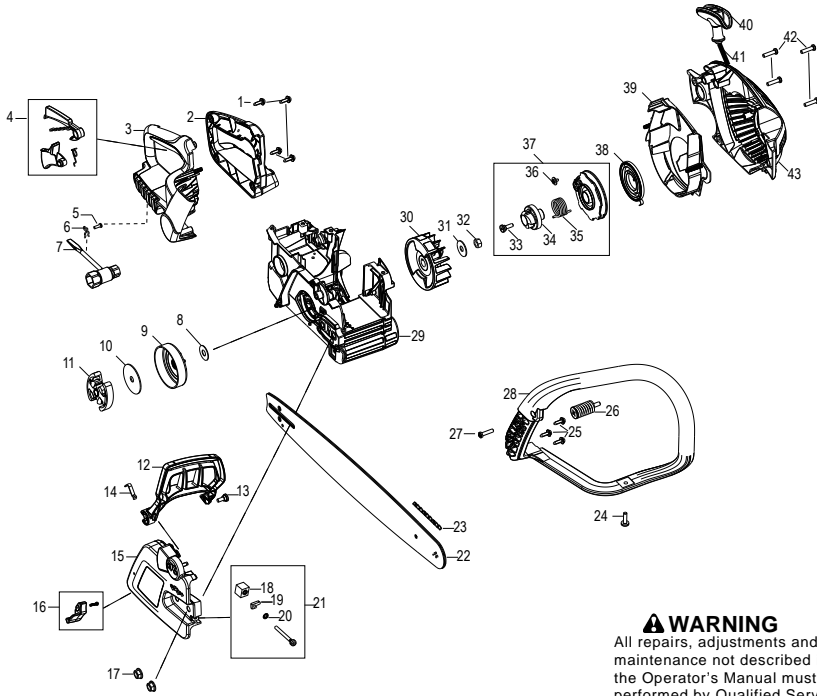

REPAIR PARTS

CRAFTSMAN GAS SAW MODEL 944.411110

WARNING

All repairs, adjustments and maintenance not described in the Operator's Manual must be performed by Qualified Service Personnel.

Ref.	Part No.	Description	Ref.	Part No.	Description
1.	530016349	Screw	29.	577881701	Assy - Chassis (Incl. fuel caps, oil vent, bar bolts, handguard spring, fuel lines)
2.	545171502	Cover - Rear Handle			NOTE: Does not include the fuel filter assembly
3.	545171402	Handle - Rear	30.	525742101	Assy.- Flywheel
4.	576752801	Kit - Trigger & Lockout	31.	530015127	Washer - Flywheel
5.	545227101	Screw	32.	530016134	Nut - Flywheel
6.	545204601	Retainer - Scrench	33.	530021179	Screw - Shoulder
7.	545204501	Scrench	34.	545178201	Hub - Starter
8.	579621501	Washer - Thrust	35.	545211901	Spring - Starter
9.	545171901	Assy - Clutch Drum	36.	530016080	Screw
10.	530015611	Washer - Clutch	37.	576744401	Kit - EPS Starter (Incl. 33,34,35,36)
11.	579551001	Assy - Clutch	38.	530042095	Spring - Recoil
12.	579070401	Handguard	39.	545170601	Baffle
13.	545127301	Screw - Shoulder	40.	525310201	Handle - Starter
14.	530016416	Spring - Handguard	41.	530069919	Kit - Rope
15.	577234602	Assy - Clutch Cover (Incl. 21)	42.	530016432	Screw
16.	578353401	Kit - Wear Protector	43.	545170501	Fan Housing
17.	530015917	Nut - Bar			
18.	576695201	Bearing Sleeve			
19.	530015826	Pin - Bar Adjustment			
20.	530038593	Retainer - Bar Adjustment			
21.	576752301	Kit - Bar Adjust (Incl. 18,19,20)			
22.	545196102	Bar - 20"			
23.	576817201	Chain - 20" (72V070XN)			
24.	545210201	Screw			
25.	530016349	Screw			
26.	545170901	Spring - Cyl. Assy.			
27.	530016432	Screw			
28.	578034501	Handle - Front