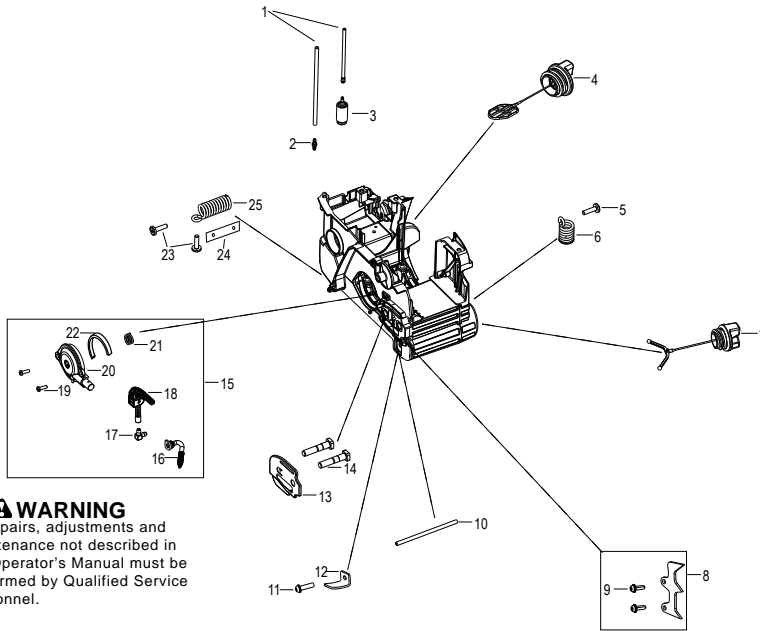

REPAIR PARTS

CRAFTSMAN GAS SAW MODEL 944.411110

WARNING
All repairs, adjustments and maintenance not described in the Operator's Manual must be performed by Qualified Service Personnel.

Ref.	Part No.	Description
1.	530069599	Kit - Fuel line(Ref. #15, Page A)
2.	530023877	Fitting - Fuel Line
3.	530095646	Assy - Fuel Pickup
4.	577858501	Assy - Fuel Cap
5.	545210201	Screw
6.	545169501	Assy - Front Spring
7.	530057236	Assy - Oil Cap
8.	530014381	Kit - Spike (Incl. 9)
9.	530016439	Screw
10.	545033501	Assy - Oil Vent
11.	530016432	Screw
12.	530029850	Catcher - Chain
13.	545171701	Bar Plate
14.	530015877	Bolt - Bar
15.	576753201	Kit - Oil Pump (Incl. 16,17,18,19,20,21,22)
16.	545221301	Assy. - Oil Pick Up/Filter
17.	530049477	Fitting - Oil Line Elbow
18.	545128801	Block - Oil
19.	545227101	Screw
20.	545165402	Assy - Oil pump
21.	530037820	Gear - Worm
22.	525318401	Oil Pump Dust Seal
23.	545210201	Screw
24.	578297201	Strap - AV
25.	545178801	Spring