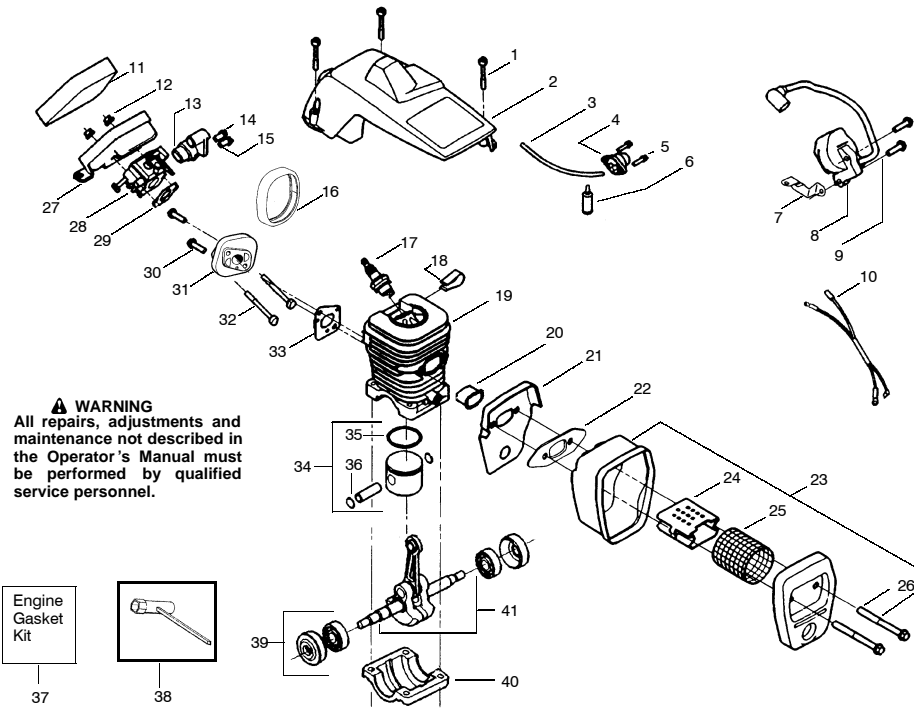

REPAIR PARTS

SEARS MODEL 944.411361

⚠ WARNING
All repairs, adjustments and maintenance not described in the Operator's Manual must be performed by qualified service personnel.

Ref.	Part No.	Description	Ref.	Part No.	Description
1.	530016153	Screw	26.	530016132	Bolt
2.	530071310	Cylinder Shield	27.	530047604	Air Filter Housing
3.	530069247	Kit-Fuel Line (Small)	28.	530069722	Kit-Carburetor (WT391) (Incl. 14 & 15)
4.	530047213	Assy-Air Purge	29.	530069608	Carb. Gasket
5.	530015780	Screw	30.	530016386	Screw
6.	530095646	Assy-Fuel Pick-up	31.	530049700	Adapter-Carb.
7.	530047442	Ground Strap	32.	530016187	Screw
8.	530039167	Ignition Module	33.	530069608	Gasket-Carb Adapter
9.	530015814	Screw	34.	530071408	Kit-Piston (Incl. 35 & 36)
10.	530049117	Assy-Wire Harness	35.	530037829	Ring-Piston
11.	530037793	Foam-Air Filter	36.	530015697	Retainer-Piston Pin
12.	530016101	Nut	37.	530069608	Kit-Engine Gasket (Incl. 22, 29 & 33)
13.	530049244	Grommet-Carb Adjust	38.	530031163	Bar Wrench
14.	530038479	Limiter Cap-High (brown)	39.	530056363	Assy-Seal & Bearing
15.	530038478	Limiter Cap-Low (tan)	40.	530037935	Cap-Crankcase
16.	530054144	Seal-Carb Adapter	41.	530047062	Assy-Crankshaft
17.	Champion	Spark Plug (RCJ-7Y)			
18.	530016136	Clip-High Tension Lead			
19.	530071412	Kit-Cylinder			
20.	530037652	Heat Insulator			
21.	530049870	Backplate-Muffler			
22.	530069608	Gasket-Muffler			
23.	530047207	Assy-Muffler (Incl. 24-26)			
24.	530037813	Diffuser-Muffler			
25.	530036103	Screen-Spark Arrestor			

REPAIR PARTS

SEARS MODEL 944.411361

Carburetor Assembly Kit Number #530069722

⚠ WARNING
All repairs, adjustments and maintenance not described in the Operator's Manual must be performed by qualified service personnel.

Ref.	Part No.	Description
1.	530038479	Limiter Cap-High (brown)
2.	530038478	Limiter Cap-Low (tan)
3.	530069826	Kit-Carburetor Repair (KIT = Indicates Contents)
4.	530069844	Kit-Gasket/Diaphragm (● = Indicates Contents)