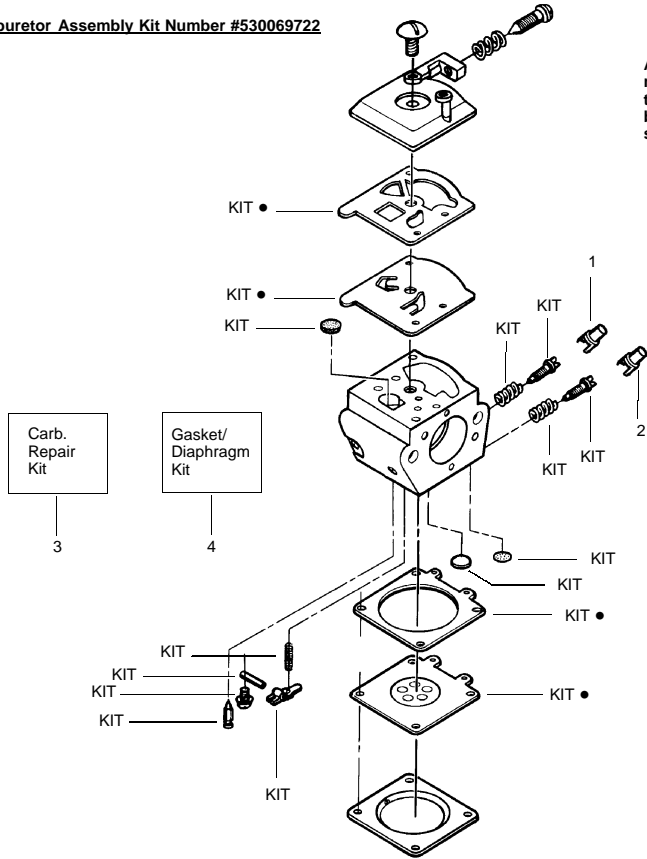

REPAIR PARTS

SEARS MODEL 944.411361

⚠ WARNING
All repairs, adjustments and maintenance not described in the Operator's Manual must be performed by qualified service personnel.

Ref.	Part No.	Description	Ref.	Part No.	Description
1.	530016153	Screw	26.	530016132	Bolt
2.	530071310	Cylinder Shield	27.	530047604	Air Filter Housing
3.	530069247	Kit-Fuel Line (Small)	28.	530069722	Kit-Carburetor (WT391) (Incl. 14 & 15)
4.	530047213	Assy-Air Purge	29.	530069608	Carb. Gasket
5.	530015780	Screw	30.	530016386	Screw
6.	530095646	Assy-Fuel Pick-up	31.	530049700	Adapter-Carb.
7.	530047442	Ground Strap	32.	530016187	Screw
8.	530039167	Ignition Module	33.	530069608	Gasket-Carb Adapter
9.	530015814	Screw	34.	530071408	Kit-Piston (Incl. 35 & 36)
10.	530049117	Assy-Wire Harness	35.	530037829	Ring-Piston
11.	530037793	Foam-Air Filter	36.	530015697	Retainer-Piston Pin
12.	530016101	Nut	37.	530069608	Kit-Engine Gasket (Incl. 22, 29 & 33)
13.	530049244	Grommet-Carb Adjust	38.	530031163	Bar Wrench
14.	530038479	Limiter Cap-High (brown)	39.	530056363	Assy-Seal & Bearing
15.	530038478	Limiter Cap-Low (tan)	40.	530037935	Cap-Crankcase
16.	530054144	Seal-Carb Adapter	41.	530047062	Assy-Crankshaft
17.	Champion	Spark Plug (RCJ-7Y)			
18.	530016136	Clip-High Tension Lead			
19.	530071412	Kit-Cylinder			
20.	530037652	Heat Insulator			
21.	530049870	Backplate-Muffler			
22.	530069608	Gasket-Muffler			
23.	530047207	Assy-Muffler (Incl. 24-26)			
24.	530037813	Diffuser-Muffler			
25.	530036103	Screen-Spark Arrestor			

REPAIR PARTS

SEARS MODEL 944.411361

Carburetor Assembly Kit Number #530069722

⚠ WARNING
All repairs, adjustments and maintenance not described in the Operator's Manual must be performed by qualified service personnel.

Ref.	Part No.	Description
1.	530038479	Limiter Cap-High (brown)
2.	530038478	Limiter Cap-Low (tan)
3.	530069826	Kit-Carburetor Repair (KIT = Indicates Contents)
4.	530069844	Kit-Gasket/Diaphragm (● = Indicates Contents)