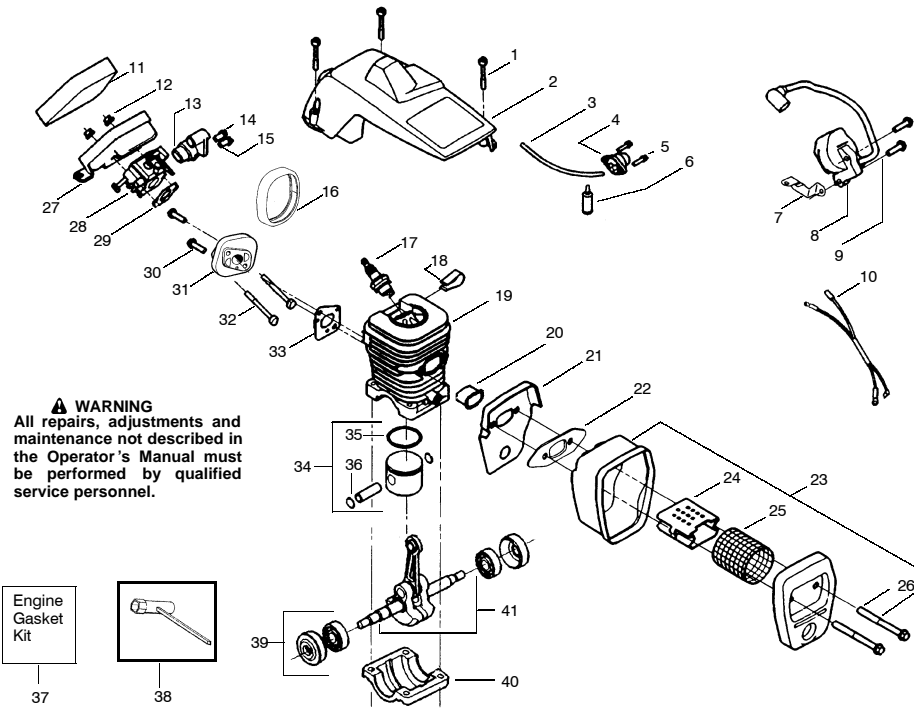

REPAIR PARTS

SEARS MODEL 944.411371

⚠ WARNING
All repairs, adjustments and maintenance not described in the Operator's Manual must be performed by qualified service personnel.

Ref.	Part No.	Description	Ref.	Part No.	Description
1.	530016153	Screw	26.	530016132	Bolt
2.	530071310	Cylinder Shield	27.	530047604	Air Filter Housing
3.	530069247	Kit-Fuel Line (Small)	28.	530069722	Kit-Carburetor (WT391) (Incl. 14 & 15)
4.	530047213	Assy-Air Purge	29.	530069608	Carb. Gasket (kit)
5.	530015780	Screw	30.	530016386	Screw
6.	530095646	Assy-Fuel Pick-up	31.	530049700	Adapter-Carb.
7.	530047442	Ground Strap	32.	530016187	Screw
8.	530039167	Ignition Module	33.	530069608	Gasket-Carb Adapter (kit)
9.	530015814	Screw	34.	530071408	Kit-Piston (Incl. 35 & 36)
10.	530049117	Assy-Wire Harness	35.	530037829	Ring-Piston
11.	530037793	Foam-Air Filter	36.	530015697	Retainer-Piston Pin
12.	530016101	Nut	37.	530069608	Kit-Engine Gasket (Incl. 22, 29 & 33)
13.	530049244	Grommet-Carb Adjust	38.	530031163	Bar Wrench
14.	530038479	Limiter Cap-High (brown)	39.	530056363	Assy-Seal & Bearing
15.	530038478	Limiter Cap-Low (tan)	40.	530037935	Cap-Crankcase
16.	530054144	Seal-Carb Adapter	41.	530047062	Assy-Crankshaft
17.	Champion	Spark Plug (RCJ-7Y)			
18.	530016136	Clip-High Tension Lead			
19.	530071412	Kit-Cylinder			
20.	530037652	Heat Insulator			
21.	530049870	Backplate-Muffler			
22.	530069608	Gasket-Muffler (kit)			
23.	530047207	Assy-Muffler (Incl. 24-26)			
24.	530037813	Diffuser-Muffler			
25.	530036103	Screen-Spark Arrestor