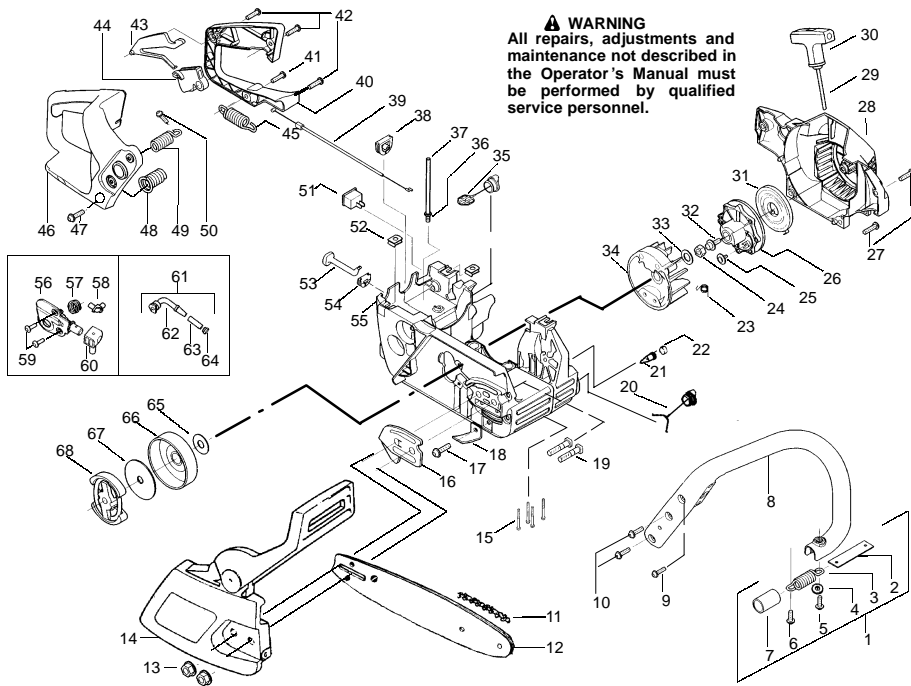

# REPAIR PARTS

SEARS MODEL 944.411371

**WARNING**  
All repairs, adjustments and maintenance not described in the Operator's Manual must be performed by qualified service personnel.

Ref.	Part No.	Description	Ref.	Part No.	Description	Ref.	Part No.	Description
1.	530047963	Assy.-Isolator	32.	530015920	Screw	60.	530019206	Seal Block
2.	530047608	Limiter Strap	33.	530015127	Washer-Flywheel	61.	530047663	Assy-Oil Pick-up (Incl. 62-64)
3.	530042082	Spring-Isolator	34.	530047534	Assy-Flywheel	62.	530038373	Pick-up Oiler
4.	530015123	Washer	35.	530047192	Assy-Fuel Cap	63.	530037821	Oil Filter
5.	530016018	Screw	36.	530023877	Fitting-fuel line	64.	530030189	Plug-Oil Filter
6.	530015843	Screw	37.	530069216	Kit-Fuel line (large)	65.	530015907	Washer-Thrust
7.	530036142	Sleeve-AV Spring	38.	530047631	Grommet-Cable	66.	530047061	Assy.-Clutch Drum w/bearing
8.	530047583	Front Handle	39.	530047602	Cable-Throttle	67.	530015611	Washer-Clutch
9.	530015940	Screw	40.	530047581	Cover-Rear Handle	68.	530014949	Assy. Clutch
10.	530015814	Screw	41.	530015886	Screw			
11.	71-3629	Chain-16"	42.	530015906	Screw			
12.	71-36596	Bar-EZ-Adjust-16"	43.	530036098	Throttle Lockout			
13.	530015917	Nut-Bar Mounting	44.	530036097	Trigger-Throttle			
14.	530054725	Kit-Chain Brake	45.	530042082	Spring-Isolator			
15.	530016132	Screw	46.	530047582	Handle - Rear			
16.	530038238	Plate-Bar Mount.	47.	530015814	Screw			
17.	530015814	Screw	48.	530053274	Assy Isolator-lower			
18.	530029850	Chain Catcher	49.	530071385	Kit-Isolator (Upper)			
19.	530016133	Bolt-Bar	50.	530015875	Screw			
20.	530010846	Assy-Oil Cap	51.	530069572	Kit-Switch			
21.	530026119	Check Valve	52.	530015922	Nut-"U"-Type			
22.	530038264	Plug-Bronze Vent	53.	530047605	Knob-Choke			
23.	530023817	Spring-Starter Dog	54.	530049005	Grommet-Knob	530088474	Manual-Operator's	
24.	530016134	Nut-Flywheel	55.	530056600	Chassis Ass'y. (Incl. 19,21,22 & caps & fuel lines)	530053163	Decal-Warning	
25.	530016080	Screw						
26.	530037817	Starter Pulley	56.	530071259	Kit - Oil Pump (incl. 57,58 & 60)			
27.	530015892	Screw	57.	530037820	Gear-Worm Spring			
28.	530054717	Fan Housing	58.	530049477	Elbow-Oil Pickup			
29.	530069232	Kit - Rope	59.	530016064	Screw			
30.	530056402	Handle-Starter						
31.	530027531	Spring-Recoll						