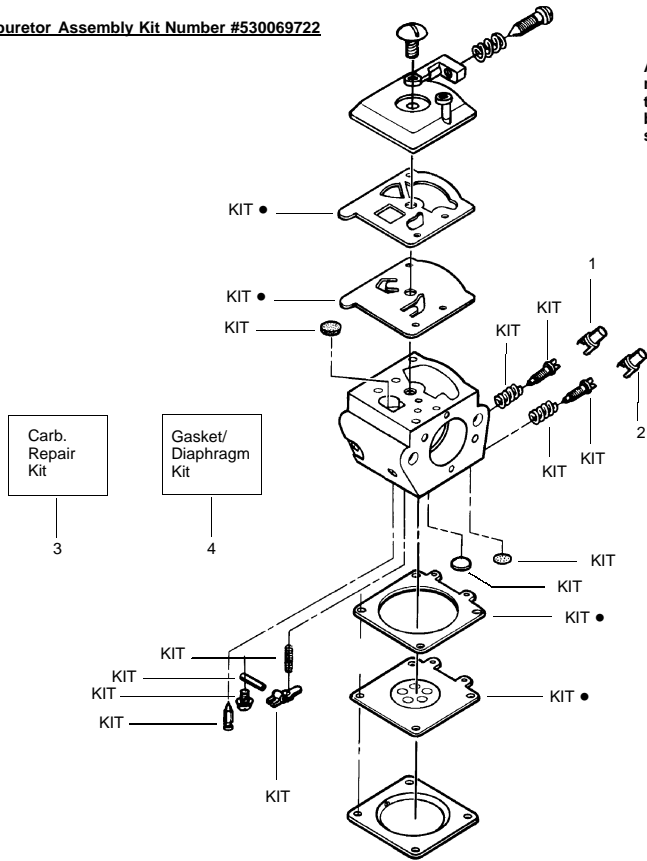

REPAIR PARTS

SEARS MODEL 944.411371

Carburetor Assembly Kit Number #530069722

⚠ WARNING
All repairs, adjustments and maintenance not described in the Operator's Manual must be performed by qualified service personnel.

Ref.	Part No.	Description
1.	530038479	Limiter Cap-High (brown)
2.	530038478	Limiter Cap-Low (tan)
3.	530069826	Kit-Carburetor Repair (KIT = Indicates Contents)
4.	530069844	Kit-Gasket/Diaphragm (● = Indicates Contents)