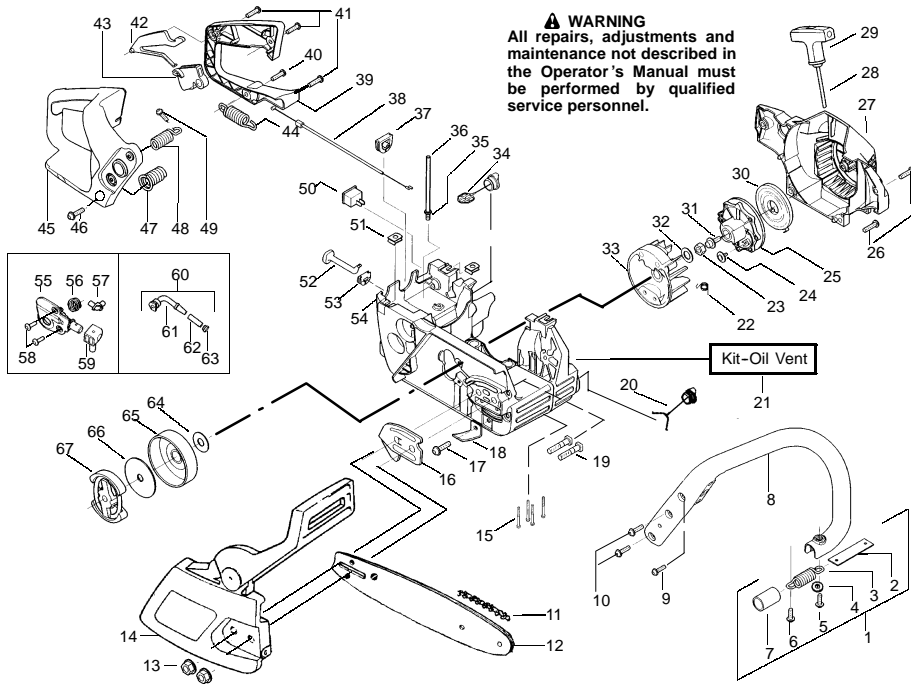

REPAIR PARTS

SEARS MODEL 944.411372

⚠ WARNING
All repairs, adjustments and maintenance not described in the Operator's Manual must be performed by qualified service personnel.

Ref.	Part No.	Description	Ref.	Part No.	Description	Ref.	Part No.	Description
1.	530047963	Assy.-Isolator	31.	530015920	Screw	59.	530019206	Seal Block
2.	530047608	Limiters Strap	32.	530015127	Washer-Flywheel	60.	530047663	Assy-Oil Pick-up (Incl. 61-63)
3.	530042082	Spring-Isolator	33.	530047534	Assy-Flywheel	61.	530038373	Pick-up Oiler
4.	530015123	Washer	34.	530047192	Assy-Fuel Cap	62.	530037821	Oil Filter
5.	530016018	Screw	35.	530023877	Fitting-fuel line	63.	530030189	Plug-Oil Filter
6.	530015843	Screw	36.	530069216	Kit-Fuel line (large)	64.	530015907	Washer-Thrust
7.	530036142	Sleeve-AV Spring	37.	530047631	Grommet-Cable	65.	530047061	Assy.-Clutch Drum w/bearing
8.	530047583	Front Handle	38.	530047602	Cable-Throttle	66.	530015611	Washer-Clutch
9.	530015940	Screw	39.	530047581	Cover-Rear Handle	67.	530014949	Assy. Clutch
10.	530015814	Screw	40.	530015886	Screw			
11.	71-3629	Chain-16"	41.	530015906	Screw			
12.	71-36596	Bar-EZ-Adjust-16"	42.	530036098	Throttle Lockout			
13.	530015917	Nut-Bar Mounting	43.	530036097	Trigger-Throttle			
14.	530054725	Kit-Chain Brake	44.	530042082	Spring-Isolator			
15.	530016132	Screw	45.	530047582	Handle - Rear			
16.	530038238	Plate-Bar Mount.	46.	530015814	Screw			
17.	530015814	Screw	47.	530053274	Assy Isolator-lower			
18.	530029850	Chain Catcher	48.	530071385	Kit-Isolator (Upper)			
19.	530016133	Bolt-Bar	49.	530015875	Screw			
20.	530010846	Assy-Oil Cap	50.	530069572	Kit-Switch			
21.	530071666	Kit-Oil Vent	51.	530015922	Nut-"U"-Type			
22.	530023817	Spring-Starter Dog	52.	530047605	Knob-Choke	530163297	Manual-Operator's	
23.	530016134	Nut-Flywheel	53.	530049005	Grommet-Knob	530053163	Decal-Warning	
24.	530016080	Screw	54.	530056600	Chassis Ass'y. (Incl. 19,21 & caps & fuel lines)			
25.	530037817	Starter Pulley	55.	530071259	Kit - Oil Pump (incl. 56,57 & 59)			
26.	530015892	Screw	56.	530037820	Gear-Worm Spring			
27.	530054717	Fan Housing	57.	530049477	Elbow-Oil Pickup			
28.	530069232	Kit - Rope	58.	530016064	Screw			
29.	530056402	Handle-Starter						
30.	530027531	Spring-Recoil						