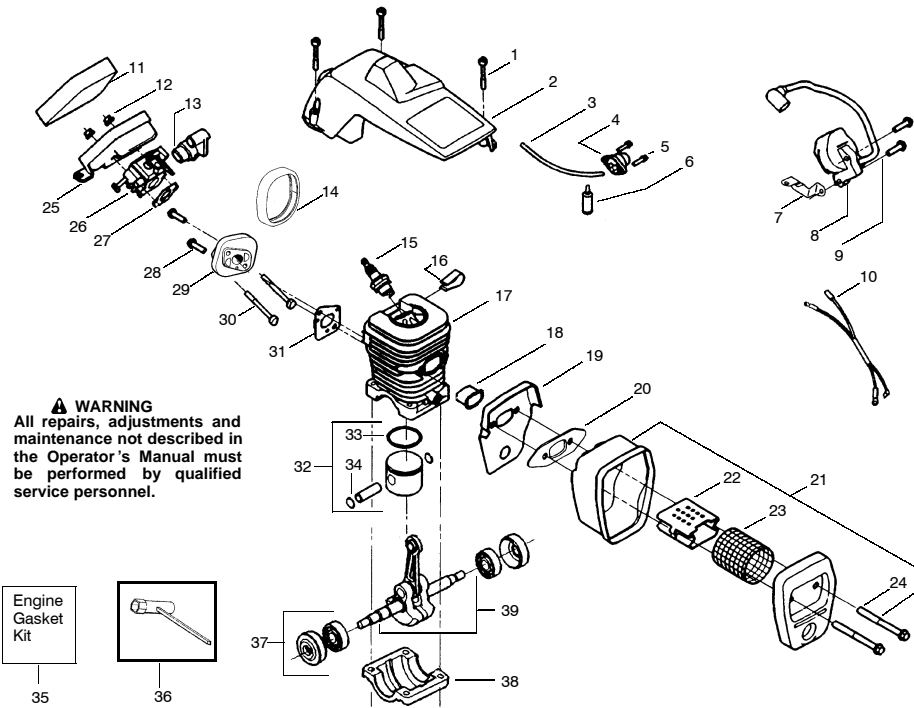

REPAIR PARTS

SEARS MODEL 944.411372

⚠ WARNING
All repairs, adjustments and maintenance not described in the Operator's Manual must be performed by qualified service personnel.

Ref.	Part No.	Description	Ref.	Part No.	Description
1.	530016153	Screw	24.	530016132	Bolt
2.	530071310	Cylinder Shield	25.	530047604	Air Filter Housing
3.	530069247	Kit-Fuel Line (Small)	26.	530071621	Kit-Carburetor (WT625)
4.	530047213	Assy-Air Purge	27.	530069608	Carb. Gasket (kit)
5.	530015780	Screw	28.	530016386	Screw
6.	530095646	Assy-Fuel Pick-up	29.	530049700	Adapter-Carb.
7.	530047442	Ground Strap	30.	530016187	Screw
8.	530039167	Ignition Module	31.	530069608	Gasket-Carb Adapter (kit)
9.	530015814	Screw	32.	530071408	Kit-Piston (Incl. 33 & 34)
10.	530049117	Assy-Wire Harness	33.	530037829	Ring-Piston
11.	530037793	Foam-Air Filter	34.	530015697	Retainer-Piston Pin
12.	530016101	Nut	35.	530069608	Kit-Engine Gasket (Incl. 20, 27 & 31)
13.	530035526	Grommet	36.	530031163	Bar Wrench
14.	530054144	Seal-Carb Adapter	37.	530056363	Assy-Seal & Bearing
15.	Champion	Spark Plug (RCJ-7Y)	38.	530037935	Cap-Crankcase
16.	530016136	Clip-High Tension Lead	39.	530047062	Assy-Crankshaft
17.	530071412	Kit-Cylinder			
18.	530037652	Heat Insulator			
19.	530049870	Backplate-Muffler			
20.	530069608	Gasket-Muffler (kit)			
21.	530047207	Assy-Muffler (Incl. 22-24)			
22.	530037813	Diffuser-Muffler			
23.	530036103	Screen-Spark Arrestor