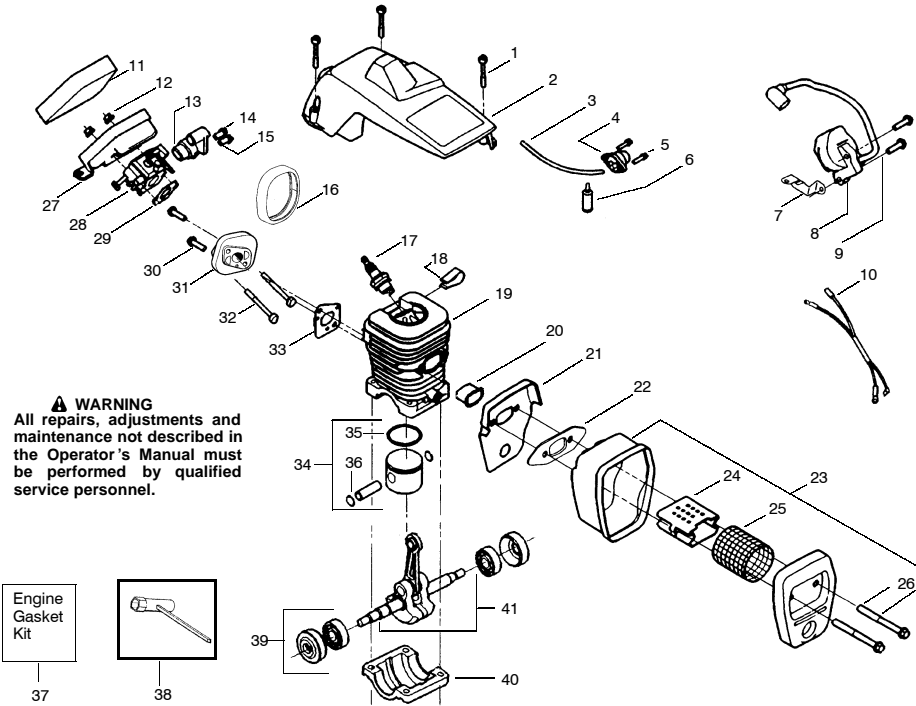

REPAIR PARTS

SEARS MODEL 944.411421

⚠ WARNING
All repairs, adjustments and maintenance not described in the Operator's Manual must be performed by qualified service personnel.

Ref.	Part No.	Description	Ref.	Part No.	Description
1.	530016153	Screw	26.	530016132	Bolt
2.	530071310	Cylinder Shield	27.	530047604	Air Filter Housing
3.	530069247	Kit-Fuel Line (Small)	28.	530069722	Kit-Carburetor (WT391) (Incl. 14 & 15)
4.	530047213	Assy-Air Purge	29.	530069608	Carb. Gasket (kit)
5.	530015780	Screw	30.	530016386	Screw
6.	530095646	Assy-Fuel Pick-up	31.	530049700	Adapter-Carb.
7.	530047442	Ground Strap	32.	530016187	Screw
8.	530039167	Ignition Module	33.	530069608	Gasket-Carb Adapter (kit)
9.	530015814	Screw	34.	530071408	Kit-Piston (Incl. 35 & 36)
10.	530049117	Assy-Wire Harness	35.	530037829	Ring-Piston
11.	530037793	Foam-Air Filter	36.	530015697	Retainer-Piston Pin
12.	530016101	Nut	37.	530069608	Kit-Engine Gasket (Incl. 22, 29 & 33)
13.	530049244	Grommet-Carb Adjust	38.	530031163	Bar Wrench
14.	530038479	Limiter Cap-High (brown)	39.	530056363	Assy-Seal & Bearing
15.	530038478	Limiter Cap-Low (tan)	40.	530037935	Cap-Crankcase
16.	530054144	Seal-Carb Adapter	41.	530047062	Assy-Crankshaft
17.	Champion	Spark Plug (RCJ-7Y)			
18.	530016136	Clip-High Tension Lead			
19.	530071412	Kit-Cylinder			
20.	530037652	Heat Insulator			
21.	530049870	Backplate-Muffler			
22.	530069608	Gasket-Muffler (kit)			
23.	530047207	Assy-Muffler (Incl. 24-26)			
24.	530037813	Diffuser-Muffler			
25.	530036103	Screen-Spark Arrestor