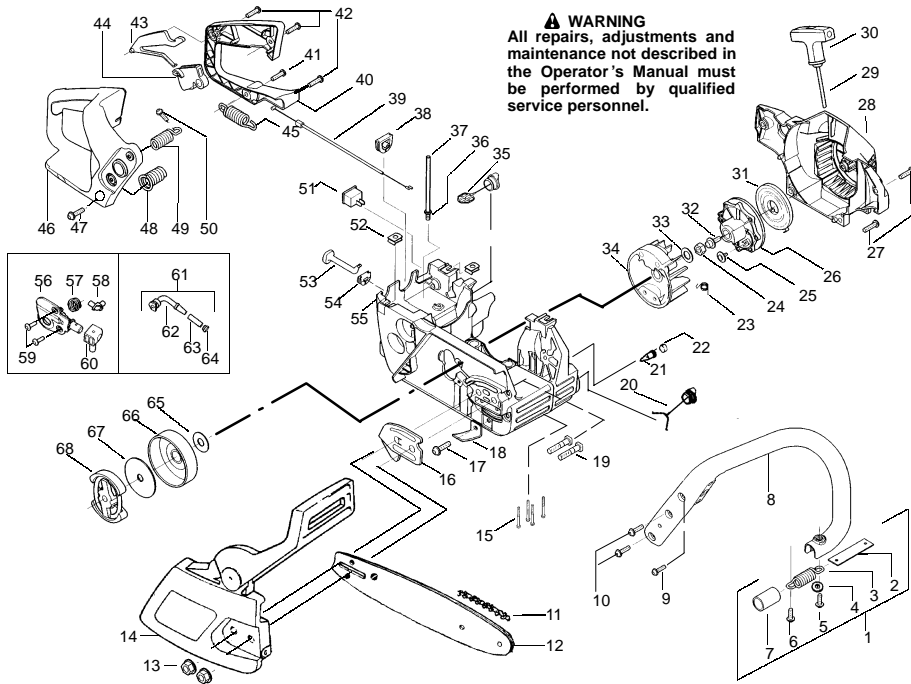

# REPAIR PARTS

SEARS MODEL 944.411421

**⚠ WARNING**  
All repairs, adjustments and maintenance not described in the Operator's Manual must be performed by qualified service personnel.

Ref.	Part No.	Description	Ref.	Part No.	Description	Ref.	Part No.	Description
1.	530047963	Assy.-Isolator	32.	530015920	Screw	60.	530019206	Seal Block
2.	530047608	Limiter Strap	33.	530015127	Washer-Flywheel	61.	530047663	Assy-Oil Pick-up (Incl. 62-64)
3.	530042082	Spring-Isolator	34.	530047534	Assy-Flywheel	62.	530038373	Pick-up Oiler
4.	530015123	Washer	35.	530047192	Assy-Fuel Cap	63.	530037821	Oil Filter
5.	530016018	Screw	36.	530023877	Fitting-fuel line	64.	530030189	Plug-Oil Filter
6.	530015843	Screw	37.	530069216	Kit-Fuel line (large)	65.	530015907	Washer-Thrust
7.	530036142	Sleeve-AV Spring	38.	530047631	Grommet-Cable	66.	530047061	Assy.-Clutch Drum w/bearing
8.	530047583	Front Handle	39.	530047602	Cable-Throttle	67.	530015611	Washer-Clutch
9.	530015940	Screw	40.	530047581	Cover-Rear Handle	68.	530014949	Assy. Clutch
10.	530015814	Screw	41.	530015886	Screw			
11.	71-3619	Chain-18"	42.	530015906	Screw			
12.	71-36598	Bar-EZ-Adjust-18"	43.	530036098	Throttle Lockout			
13.	530015917	Nut-Bar Mounting	44.	530036097	Trigger-Throttle			
14.	530054734	Kit-Chain Brake	45.	530042082	Spring-Isolator			
15.	530016132	Screw	46.	530047582	Handle - Rear			
16.	530038238	Plate-Bar Mount.	47.	530015814	Screw			
17.	530015814	Screw	48.	530053274	Assy Isolator-lower			
18.	530029850	Chain Catcher	49.	530071385	Kit-Isolator (Upper)			
19.	530016133	Bolt-Bar	50.	530015875	Screw			
20.	530010846	Assy-Oil Cap	51.	530069572	Kit-Switch			
21.	530026119	Check Valve	52.	530015922	Nut-"U"-Type			
22.	530038264	Plug-Bronze Vent	53.	530047605	Knob-Choke	530088475	Manual-Operator's	
23.	530023817	Spring-Starter Dog	54.	530049005	Grommet-Knob	530053163	Decal-Warning	
24.	530016134	Nut-Flywheel	55.	530056601	Chassis Ass'y. (Incl. 19,21,22 & caps & fuel lines)			
25.	530016080	Screw	56.	530071259	Kit - Oil Pump (incl. 57,58 & 60)			
26.	530037817	Starter Pulley	57.	530037820	Gear-Worm Spring			
27.	530015892	Screw	58.	530049477	Elbow-Oil Pickup			
28.	530053519	Fan Housing	59.	530016064	Screw			
29.	530069232	Kit - Rope						
30.	530056402	Handle-Starter						
31.	530027531	Spring-Recoll						