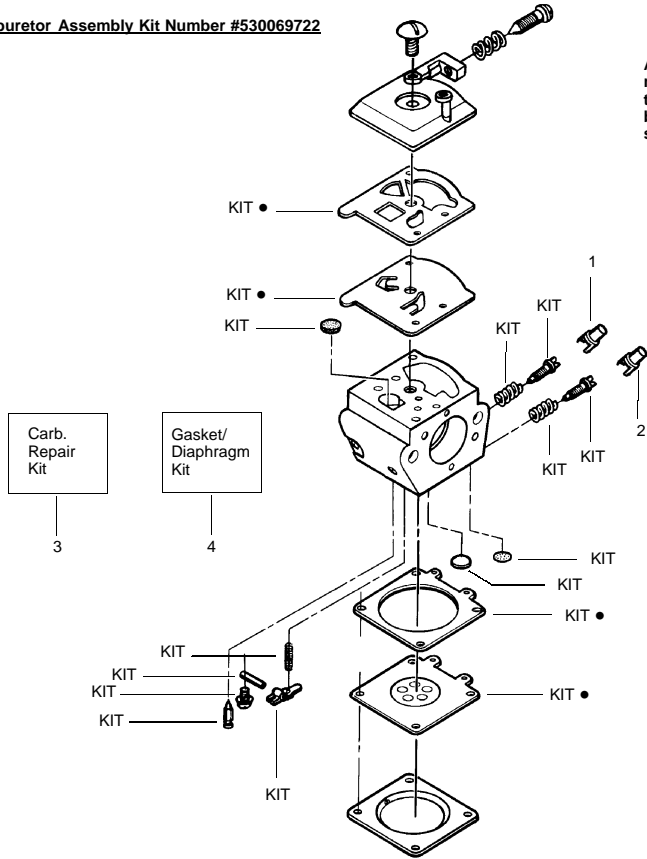

REPAIR PARTS

SEARS MODEL 944.411421

Carburetor Assembly Kit Number #530069722

⚠ WARNING
All repairs, adjustments and maintenance not described in the Operator's Manual must be performed by qualified service personnel.

Ref.	Part No.	Description
1.	530038479	Limiter Cap-High (brown)
2.	530038478	Limiter Cap-Low (tan)
3.	530069826	Kit-Carburetor Repair (KIT = Indicates Contents)
4.	530069844	Kit-Gasket/Diaphragm (• = Indicates Contents)