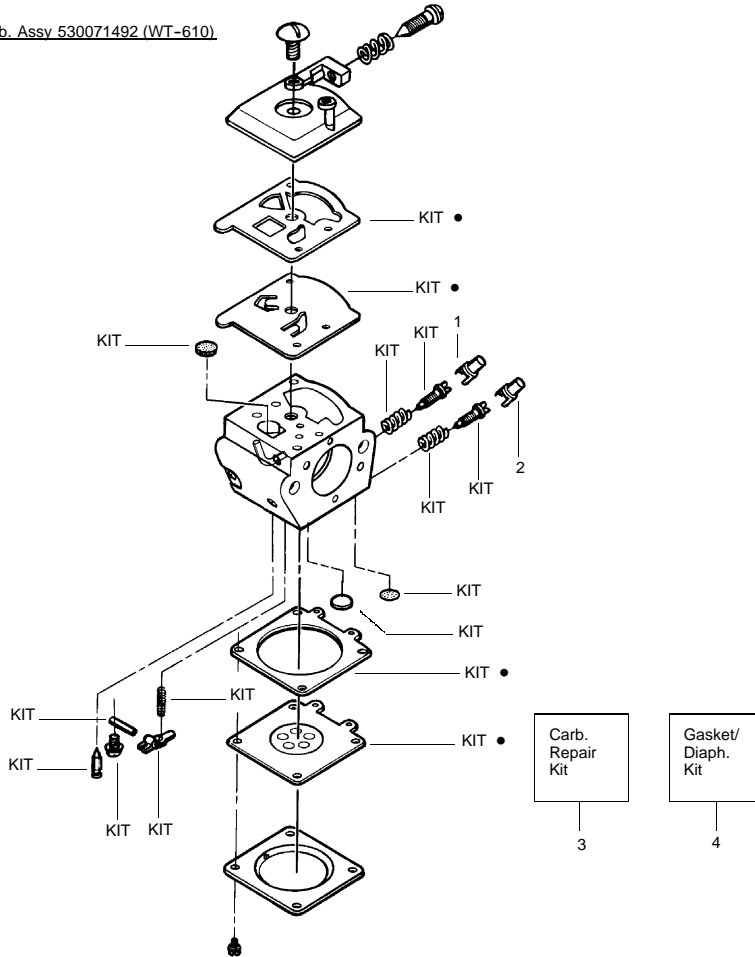

REPAIR PARTS

SEARS MODEL 944.411461

Kit-Carb. Assy 530071492 (WT-610)

Ref.	Part No.	Description
1.	530038479	Limiter Cap-High (Brown)
2.	530038478	Limiter Cap-Low (Tan)
3.	530071494	Carburetor Repair Kit (KIT = Contents)
4.	530069844	Gasket/Diaphragm Kit (• = Contents)