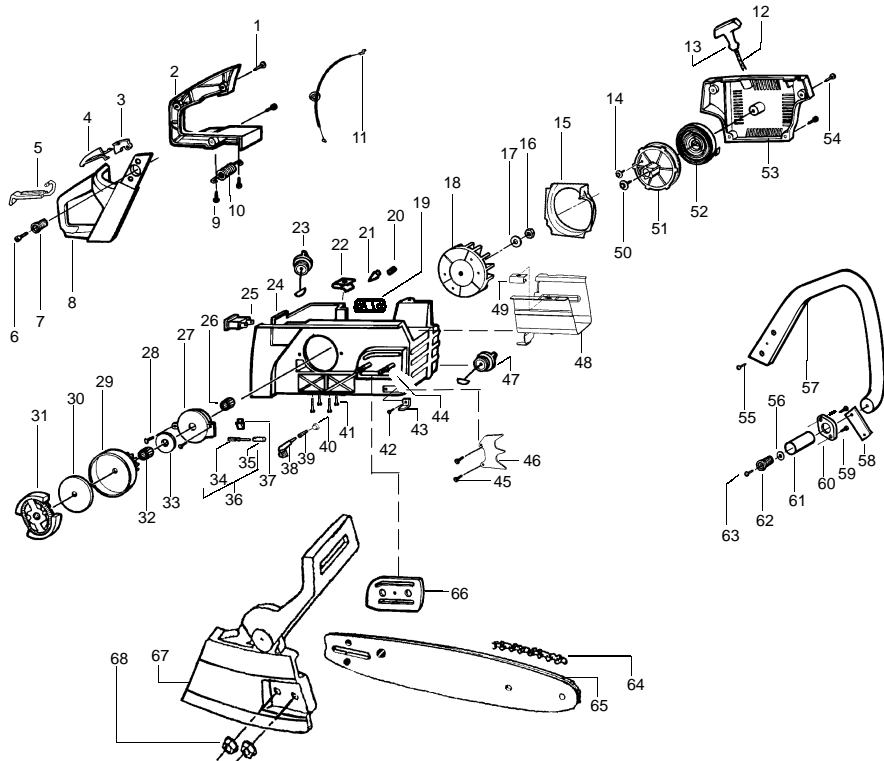

REPAIR PARTS

SEARS MODEL 944.411461

Ref.	Part No.	Description	Ref.	Part No.	Description	Ref.	Part No.	Description
1.	530015957	Screw	23.	530010845	Assy-Fuel Cap	47.	530010846	Assy-Oil Cap
2.	530036491	Cover-Handle	24.	530054713	Assy-Chassis	48.	530055406	Shield-Heat
3.	530036097	Trigger-Throttle	25.	530069572	Kit-Switch	49.	530055322	Clip-"U"
4.	530036098	Lockout-Throttle	26.	530029833	Worm-Oil Pump	50.	530015920	Screw
5.	530053443	Lever-Choke	27.	530029835	Hsg.-Oil Pump	51.	530069313	Kit-Starter Pulley
6.	530015937	Screw	28.	530015896	Screw	52.	530015891	Spring-Recoil
7.	530038985	Spring-Isolator	29.	530069342	Kit-Clutch Drum	53.	530054712	Housing-Fan
8.	530036130	Handle-Rear	30.	530015611	Washer-Clutch	54.	530015892	Screw
9.	530015906	Screw	31.	530014949	Assy-Clutch	55.	530015814	Screw
10.	530038986	Spring-Isolator	32.	530032119	Bearing-Clutch	56.	530015123	Washer
11.	530038471	Assy-Throttle Cable (Incl. Grommet)	33.	530015907	Washer-Thrust	57.	530038327	Handle-Front
12.	530069232	Kit-Rope	34.	530029838	Assy-Plunger/Gear	58.	530036113	Front Strap-AV
13.	530037485	Handle-Starter	35.	530029834	Barrel-Oil Pump	59.	530015775	Screw-Plate
14.	530016080	Screw	36.	530014410	Assy-Oil Pump (Incl. 28, 35, & 36)	60.	530036101	Plate-Isolator
15.	530047667	Plate-Baffle Fan	37.	530019174	Seal-Oil	61.	530036142	Spring Sleeve-AV
16.	530016071	Nut-Flywheel	38.	530037057	Pickup-Oil	62.	530038985	Spring-Isolator
17.	530015127	Washer-Flywheel	39.	530037821	Filter-Oil	63.	530015984	Screw
18.	530039147	Assy-Flywheel	40.	530030189	Plug-Oil Filter	64.	71-3635	Chain 20"
19.	530036043	Plate-Support (Bar Stud)	41.	530016037	Screw	65.	71-36599	Bar 20"
20.	530029868	Plug-Vent	42.	530015814	Screw	66.	530047855	Bar Plate
21.	530026119	Valve-Check	43.	530029850	Chain Catcher	67.	530054724	Assy-ChainBrake
22.	530015922	Nut-Speed	44.	530015877	Bar Bolt	68.	530015917	Nut-Bar Mounting
			45.	530015805	Screw			
			46.	530014381	Kit-Spike Assy.