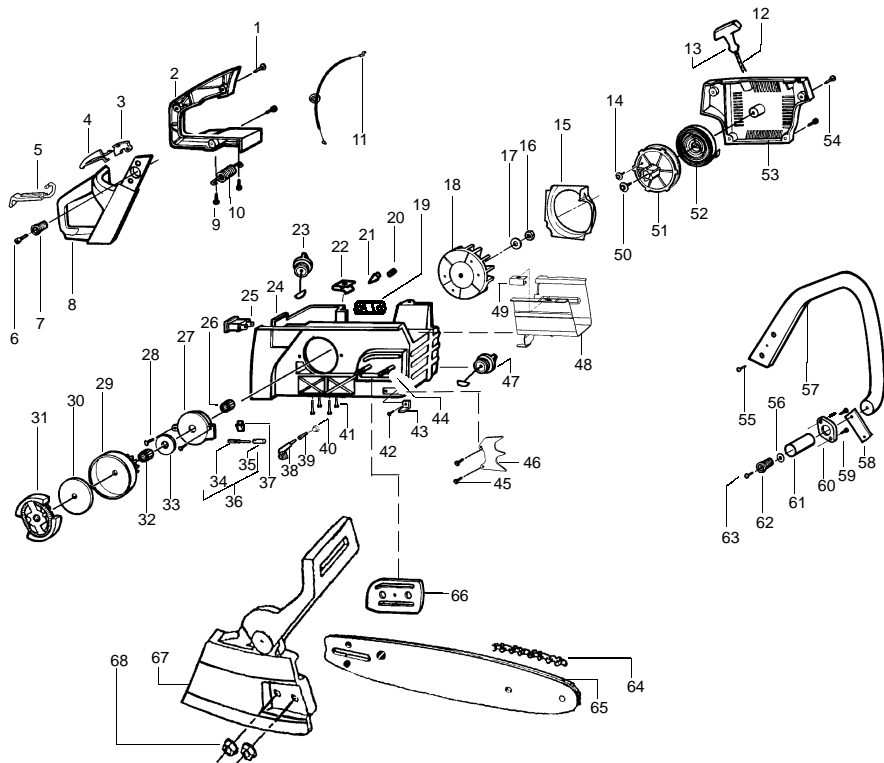

REPAIR PARTS

SEARS MODEL 944.411462

Ref.	Part No.	Description	Ref.	Part No.	Description	Ref.	Part No.	Description
1.	530015957	Screw	23.	530010845	Assy-Fuel Cap	47.	530010846	Assy-Oil Cap
2.	530036491	Cover-Handle	24.	530054713	Assy-Chassis	48.	530055406	Shield-Heat
3.	530036097	Trigger-Throttle	25.	530069572	Kit-Switch	49.	530055322	Clip-"U"
4.	530036098	Lockout-Throttle	26.	530029833	Worm-Oil Pump	50.	530015920	Screw
5.	530053443	Lever-Choke	27.	530029835	Hsg.-Oil Pump	51.	530069313	Kit-Starter Pulley
6.	530015937	Screw	28.	530015896	Screw	52.	530015891	Spring-Recoil
7.	530038985	Spring-Isolator	29.	530069342	Kit-Clutch Drum	53.	530054712	Housing-Fan
8.	530036130	Handle-Rear	30.	530015611	Washer-Clutch	54.	530015892	Screw
9.	530015906	Screw	31.	530014949	Assy-Clutch	55.	530015814	Screw
10.	530038986	Spring-Isolator	32.	530032119	Bearing-Clutch	56.	530015123	Washer
11.	530038471	Assy-Throttle Cable (Incl. Grommet)	33.	530015907	Washer-Thrust	57.	530038327	Handle-Front
12.	530069232	Kit-Rope	34.	530029838	Assy-Plunger/Gear	58.	530036113	Front Strap-AV
13.	530037485	Handle-Starter	35.	530029834	Barrel-Oil Pump	59.	530015775	Screw-Plate
14.	530016080	Screw	36.	530014410	Assy-Oil Pump (Incl. 28, 35, & 36)	60.	530036101	Plate-Isolator
15.	530047667	Plate-Baffle Fan	37.	530019174	Seal-Oil	61.	530036142	Spring Sleeve-AV
16.	530016071	Nut-Flywheel	38.	530037057	Pickup-Oil	62.	530038985	Spring-Isolator
17.	530015127	Washer-Flywheel	39.	530037821	Filter-Oil	63.	530015984	Screw
18.	530039147	Assy-Flywheel	40.	530030189	Plug-Oil Filter	64.	71-3635	Chain 20"
19.	530036043	Plate-Support (Bar Stud)	41.	530016037	Screw	65.	530044829	Bar 20"
20.	530029868	Plug-Vent	42.	530015814	Screw	66.	530047855	Bar Plate
21.	530026119	Valve-Check	43.	530029850	Chain Catcher	67.	530054724	Assy-ChainBrake
22.	530015922	Nut-Speed	44.	530015877	Bar Bolt	68.	530015917	Nut-Bar Mounting
			45.	530015805	Screw			
			46.	530014381	Kit-Spike Assy.			