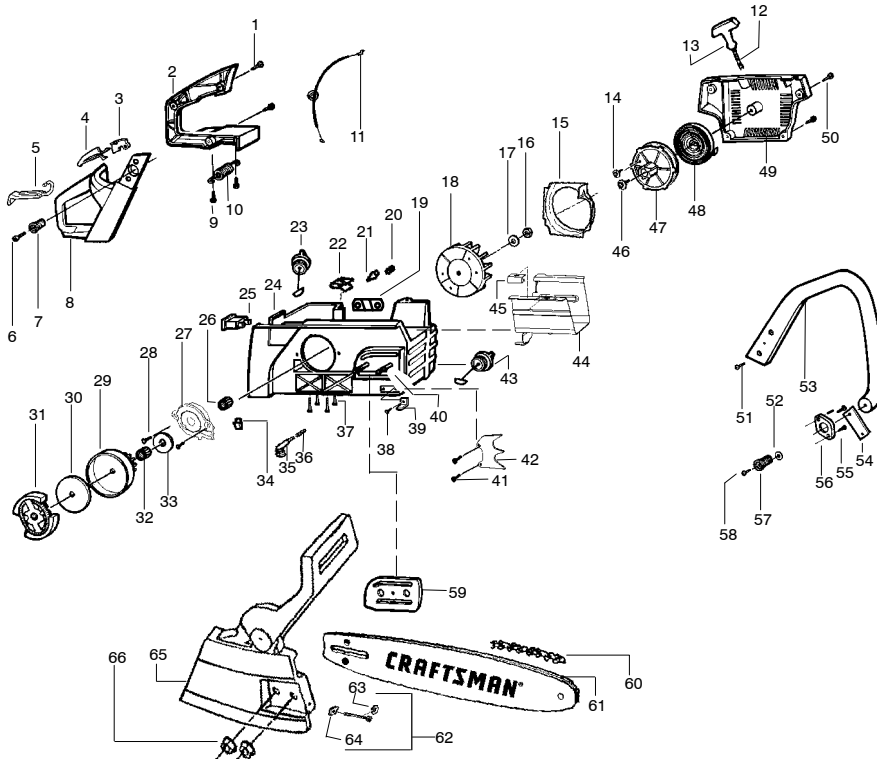

REPAIR PARTS

SEARS MODEL 944.414460

Ref.	Part No.	Description	Ref.	Part No.	Description	Ref.	Part No.	Description
1.	530015957	Screw	24.	530056936	Assy-Chassis	48.	530015891	Spring-Recoil
2.	530036491	Cover-Handle	25.	530069572	Kit-Switch	49.	530056939	Housing-Fan
3.	530036097	Trigger-Throttle	26.	530029833	Worm-Oil Pump	50.	530015892	Screw
4.	530036098	Lockout-Throttle	27.	530014410	Assy.-Oil Pump	51.	530015814	Screw
5.	530053443	Lever-Choke	28.	530015896	Screw	52.	530015158	Washer
6.	530015937	Screw	29.	530069342	Kit-Clutch Drum	53.	530038327	Handle-Front
7.	530038985	Spring-Isolator	30.	530015611	Washer-Clutch	54.	530036113	Front Strap-AV
8.	530036130	Handle-Rear	31.	530014949	Assy-Clutch	55.	530015775	Screw-Plate
9.	530015906	Screw	32.	530032119	Bearing-Clutch	56.	530036101	Plate-Isolator
10.	530038986	Spring-Isolator	33.	530015907	Washer-Thrust	57.	530038985	Spring-Isolator
11.	530038471	Assy-Throttle Cable (Incl. Grommet)	34.	530019174	Seal-Oil	58.	530015984	Screw
12.	530069232	Kit-Rope	35.	545047801	Pickup-Oil	59.	530047855	Bar Plate
13.	530037485	Handle-Starter	36.	530056533	Filter-Oil	60.	71-3634	Chain 18"
14.	530016080	Screw	37.	530016037	Screw	61.	71-36372	Bar 18"
15.	530047667	Plate-Baffle Fan	38.	530015814	Screw	62.	530069611	Kit-Bar Adjust (incl. 63,64)
16.	530016071	Nut-Flywheel	39.	530029850	Chain Catcher	63.	530038593	Retainer
17.	530015127	Washer-Flywheel	40.	530015877	Bar Bolt	64.	530015826	Pin-Bar Adjust
18.	530039147	Assy-Flywheel	41.	530016439	Screw	65.	530059645	Assy-ChainBrake
19.	530036043	Plate-Support (Bar Stud)	42.	530014381	Kit-Spike Assy. (Incl. #41)	66.	530015917	Nut-Bar Mounting
20.	530029868	Plug-Vent	43.	530010846	Assy-Oil Cap			
21.	530026119	Valve-Check	44.	530055406	Shield-Heat			
22.	530015922	Nut-Speed	45.	530055322	Clip-"U"			
23.	530010845	Assy-Fuel Cap	46.	530015920	Screw			
			47.	530069313	Kit-Starter Pulley			