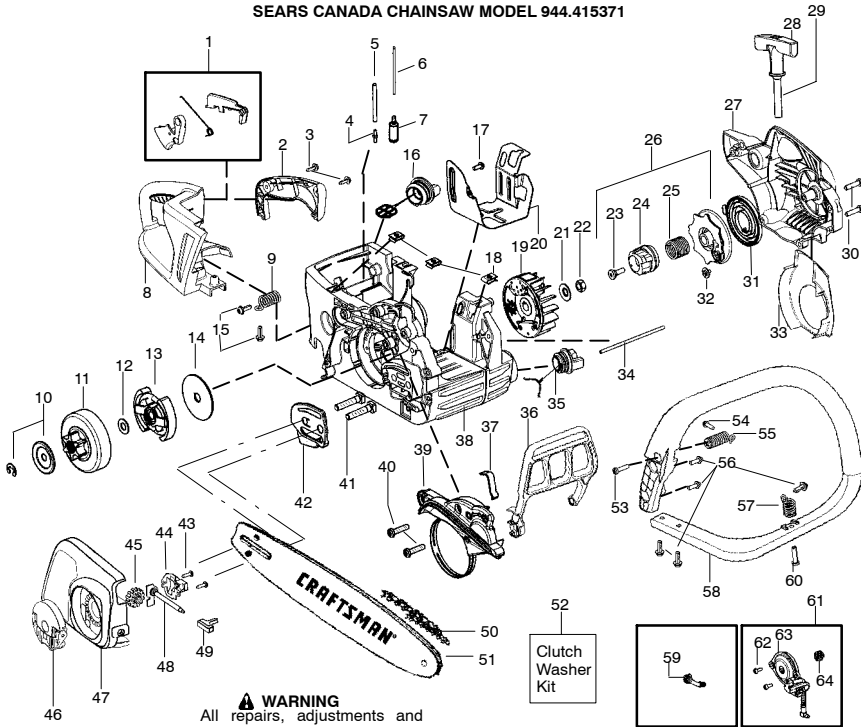

REPAIR PARTS

SEARS CANADA CHAINSAW MODEL 944.415371

WARNING
All repairs, adjustments and maintenance not described in the Operator's Manual must be performed by qualified service personnel.

52
Clutch Washer Kit

Ref.	Part No.	Description	Ref.	Part No.	Description	Ref.	Part No.	Description
1.	530071927	Kit-Trigger/Lockout	26.	530071966	Kit-EPS starter pulley	48.	530150000	Assy-Adjust Screw
2.	545011904	Cover-Handle	27.	545011704	Housing-Fan	49.	530150004	Pin-Bar Adjust
3.	530016433	Screw	28.	530056402	Handle-Starter	50.	71-3629	Chain 16"
4.	530023877	Fitting-Fuel line	29.	530069232	Kit-Rope	51.	71-36366	Bar 16"
5.	530069216	Kit-Fuel line (large)	30.	530016432	Screw	52.	530071945	Kit-Clutch Washer
6.	530069247	Kit-Fuel line (small)	31.	530042095	Spring-Starter			(Incl. 10,12)
7.	530095646	Assy-Fuel pick up	32.	530016080	Screw	53.	530016432	Screw
8.	545012104	Handle-Rear	33.	530057868	Baffle	54.	530016443	Screw
9.	530059475	Spring-Rear isolator	34.	530058786	Assy-Oil Vent	55.	530059480	Assy-rear
10.	530071945	Kit-Clutch Washer	35.	530057236	Assy-Oil Cap w/ret.			iso spring
11.	530057905	Assy-clutch drum 3/8"	36.	530057880	Handguard	56.	530015906	Screw
12.	530071945	Kit-Clutch Washer	37.	530016416	Spring-Handguard	57.	530059479	Assy-front
13.	530057907	Assy-Clutch	38.	545011804	Assy-Chassis (Incl. 4,5,6,7,9,15,16,17,18,20,34,35,37,41,57)			iso spring
14.	530016419	Washer-Large Clutch	39.	530071893	Kit-Chainbrake	58.	530057878	Handle-Front
15.	530015906	Screw	40.	530016432	Screw	59.	530057924	Assy-Oil pick up
16.	530047192	Assy-Fuel Cap wret.	41.	530016133	Bolt-Bar	60.	530016432	Screw
17.	530016064	Screw	42.	530057910	Plate-Bar	61.	530071891	Kit-Oil pump
18.	530015922	Nut-"U" type speed	43.	530016064	Screw			(Incl. 62,63,64)
19.	530039231	Assy-Flywheel	44.	530059999	Cover-Gearbox	62.	530016064	Screw
20.	530057911	Shield-Heat	45.	545039501	Wheel-Bar Adjust	63.	530057931	Assy-Oil Pump
21.	530015127	Washer-Flywheel	46.	545040602	Assy.-EZT Knob	64.	530037820	Gear-Worm
22.	530016134	Nut-Flywheel	47.	545027704	Cover-EZT Clutch			
23.	530021179	Screw-Shoulder						
24.	530059677	Starter Hub- EPS						
25.	530021180	Spring-EPS