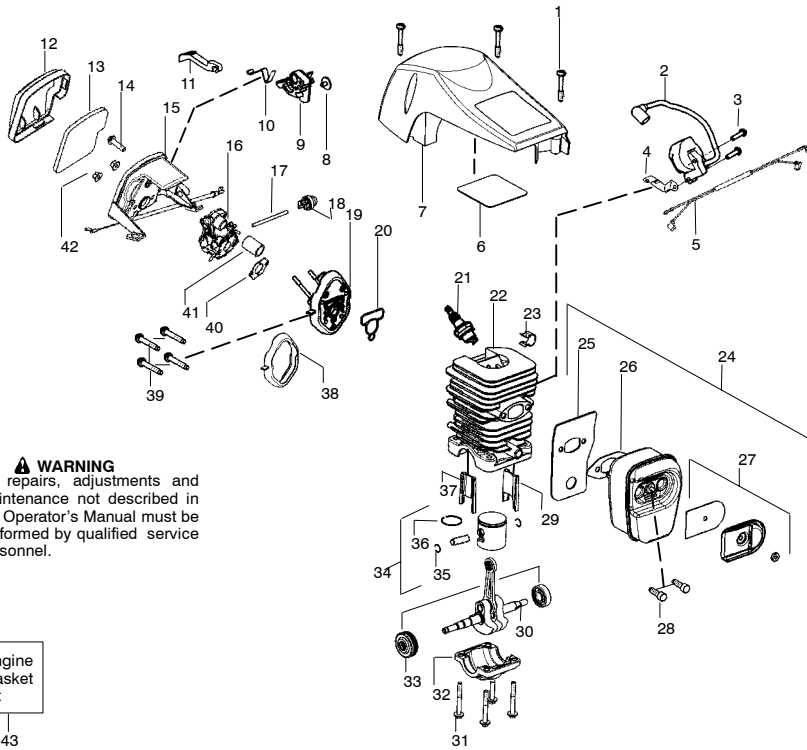

REPAIR PARTS

SEARS CANADA CHAINSAW MODEL 944.415371

⚠ WARNING
All repairs, adjustments and maintenance not described in the Operator's Manual must be performed by qualified service personnel.

Engine
Gasket
Kit
43

Ref.	Part No.	Description	Ref.	Part No.	Description
1.	530016153	Screw	24.	545006007	Kit-Muffler (Incl. 25,26,27,28)
2.	530039232	Module-Ignition	25.	530057942	Backplate-Muffler
3.	530016432	Screw	26.	530071894	Gasket-Muffler (kit)
4.	530058661	Strap-Ground	27.	530071886	Kit-Spark Arrestor
5.	530057943	Assy-Wire Harness	28.	530016338	Bolt-Muffler
6.	530055698	Reflector-Tape	29.	530057885	Insert-Left (black) Cyl.
7.	530057872	Shield-Cyl. (Incl. 1,6)	30.	530012537	Assy-Crankshaft/Rod
8.	530016080	Screw	31.	530016417	Bolt
9.	530057891	Lever-Ignition Switch	32.	530057941	Cap-Crankcase
10.	530057908	Spring-Ignition Switch	33.	530056363	Assy-Bearing/Seal
11.	530059399	Knob-Choke	34.	530071883	Kit-Piston (Incl. 35,36)
12.	530059001	Cover-Air Filter	35.	530015697	Retainer-Piston pin
13.	530057869	Filter-Air	36.	530038729	Ring-Piston
14.	530016425	Screw	37.	530057886	Insert-Right (gray) Cyl.
15.	530150029	Housing-Air Filter w/cable	38.	530071894	Seal-Adaptor (kit)
16.	---	Carburetor	39.	530016426	Screw
	530035590	Zama W26	40.	530071894	Gasket-Carb. (kit)
17.	530069247	Kit-Fuel Line (Small)	41.	530057926	Tube-Intake
18.	530047721	Bulb-Purge "snap-in"	42.	530016101	Nut-Carb.
19.	530071889	Kit-Carb. Adaptor (Incl. 20,38,41)	43.	530071894	Kit-Gasket (Incl. 20,26,38,40)
20.	530071894	Gasket-Cyl. O-ring (kit)	Not Shown		
21.	Champion	Accy-Spark Plug(RCJ-7Y)	545082906	Manual	
22.	530071884	Kit-Cylinder (Incl. 29,37)	530059905	Decal-Warning	
23.	530058660	Clip-High Tension Lead