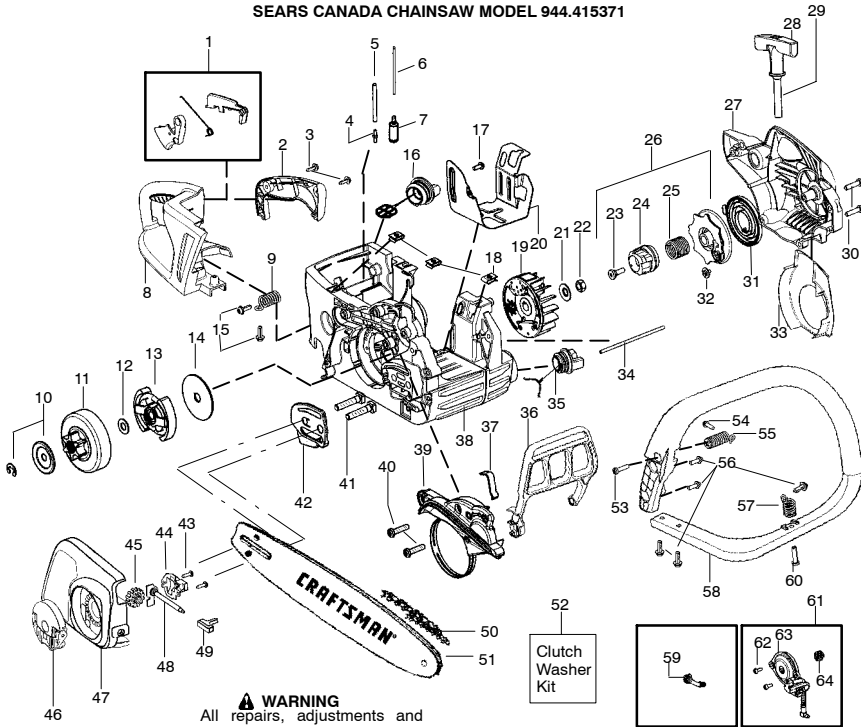

REPAIR PARTS

SEARS CANADA CHAINSAW MODEL 944.415371

WARNING
All repairs, adjustments and maintenance not described in the Operator's Manual must be performed by qualified service personnel.

Ref.	Part No.	Description	Ref.	Part No.	Description	Ref.	Part No.	Description
1.	530071927	Kit-Trigger/Lockout	26.	530071966	Kit-EPS starter pulley	48.	530150000	Assy-Adjust Screw
2.	545011904	Cover-Handle	27.	545011704	Housing-Fan	49.	530150004	Pin-Bar Adjust
3.	530016433	Screw	28.	530056402	Handle-Starter	50.	71-3629	Chain 16"
4.	530023877	Fitting-Fuel line	29.	530069232	Kit-Rope	51.	71-36366	Bar 16"
5.	530069216	Kit-Fuel line (large)	30.	530016432	Screw	52.	530071945	Kit-Clutch Washer
6.	530069247	Kit-Fuel line (small)	31.	530042095	Spring-Starter			(Incl. 10,12)
7.	530095646	Assy-Fuel pick up	32.	530016080	Screw	53.	530016432	Screw
8.	545012104	Handle-Rear	33.	530057868	Baffle	54.	530016443	Screw
9.	530059475	Spring-Rear isolator	34.	530058786	Assy-Oil Vent	55.	530059480	Assy-rear
10.	530071945	Kit-Clutch Washer	35.	530057236	Assy-Oil Cap w/ret.			iso spring
11.	530057905	Assy-clutch drum 3/8"	36.	530057880	Handguard	56.	530015906	Screw
12.	530071945	Kit-Clutch Washer	37.	530016416	Spring-Handguard	57.	530059479	Assy-front
13.	530057907	Assy-Clutch	38.	545011804	Assy-Chassis (Incl. 4,5,6,7,9,15,16,17,18,20,34,35,37,41,57)			iso spring
14.	530016419	Washer-Large Clutch	39.	530071893	Kit-Chainbrake	58.	530057878	Handle-Front
15.	530015906	Screw	40.	530016432	Screw	59.	530057924	Assy-Oil pick up
16.	530047192	Assy-Fuel Cap wret.	41.	530016133	Bolt-Bar	60.	530016432	Screw
17.	530016064	Screw	42.	530057910	Plate-Bar	61.	530071891	Kit-Oil pump
18.	530015922	Nut-"U" type speed	43.	530016064	Screw			(Incl. 62,63,64)
19.	530039231	Assy-Flywheel	44.	530059999	Cover-Gearbox	62.	530016064	Screw
20.	530057911	Shield-Heat	45.	545039501	Wheel-Bar Adjust	63.	530057931	Assy-Oil Pump
21.	530015127	Washer-Flywheel	46.	545040602	Assy.-EZT Knob	64.	530037820	Gear-Worm
22.	530016134	Nut-Flywheel	47.	545027704	Cover-EZT Clutch			
23.	530021179	Screw-Shoulder						
24.	530059677	Starter Hub- EPS						
25.	530021180	Spring-EPS						