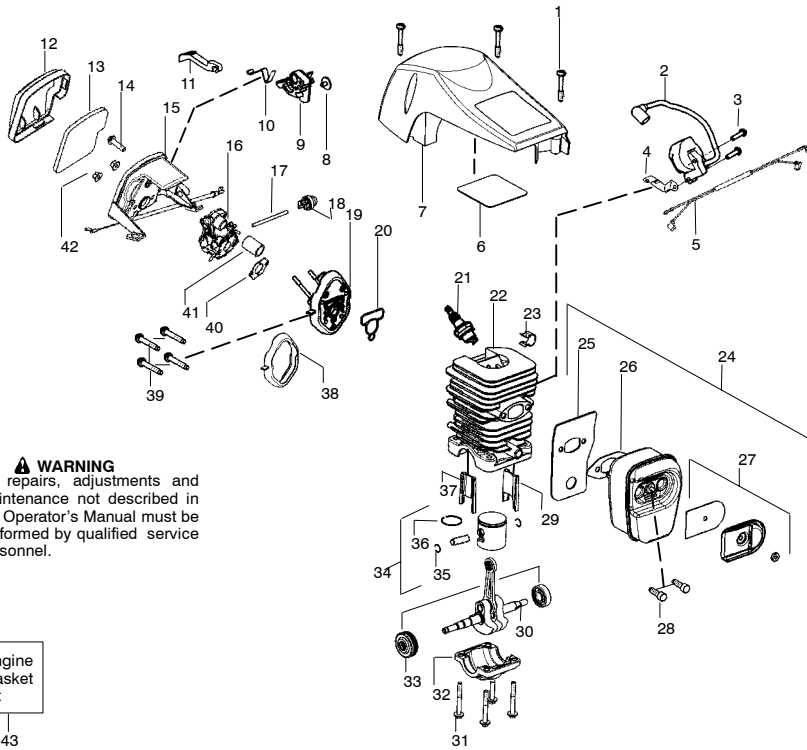

REPAIR PARTS

SEARS CANADA CHAINSAW MODEL 944.415371

⚠ WARNING
All repairs, adjustments and maintenance not described in the Operator's Manual must be performed by qualified service personnel.

Engine
Gasket
Kit

43

Ref.	Part No.	Description	Ref.	Part No.	Description
1.	530016153	Screw	24.	545006007	Kit-Muffler (Incl. 25,26,27,28)
2.	530039232	Module-Ignition	25.	530057942	Backplate-Muffler
3.	530016432	Screw	26.	530071894	Gasket-Muffler (kit)
4.	530058661	Strap-Ground	27.	530071886	Kit-Spark Arrestor
5.	530057943	Assy-Wire Harness	28.	530016338	Bolt-Muffler
6.	530055698	Reflector-Tape	29.	530057885	Insert-Left (black) Cyl.
7.	530057872	Shield-Cyl. (Incl. 1,6)	30.	530012537	Assy-Crankshaft/Rod
8.	530016080	Screw	31.	530016417	Bolt
9.	530057891	Lever-Ignition Switch	32.	530057941	Cap-Crankcase
10.	530057908	Spring-Ignition Switch	33.	530056363	Assy-Bearing/Seal
11.	530059399	Knob-Choke	34.	530071883	Kit-Piston (Incl. 35,36)
12.	530059001	Cover-Air Filter	35.	530015697	Retainer-Piston pin
13.	530057869	Filter-Air	36.	530038729	Ring-Piston
14.	530016425	Screw	37.	530057886	Insert-Right (gray) Cyl.
15.	530150029	Housing-Air Filter w/cable	38.	530071894	Seal-Adaptor (kit)
16.	---	Carburetor	39.	530016426	Screw
	530035590	Zama W26	40.	530071894	Gasket-Carb. (kit)
17.	530069247	Kit-Fuel Line (Small)	41.	530057926	Tube-Intake
18.	530047721	Bulb-Purge "snap-in"	42.	530016101	Nut-Carb.
19.	530071889	Kit-Carb. Adaptor (Incl. 20,38,41)	43.	530071894	Kit-Gasket (Incl. 20,26,38,40)
20.	530071894	Gasket-Cyl. O-ring (kit)	Not Shown		
21.	Champion	Accy-Spark Plug(RCJ-7Y)	545082906	Manual	
22.	530071884	Kit-Cylinder (Incl. 29,37)	530059905	Decal-Warning	
23.	530058660	Clip-High Tension Lead			

B