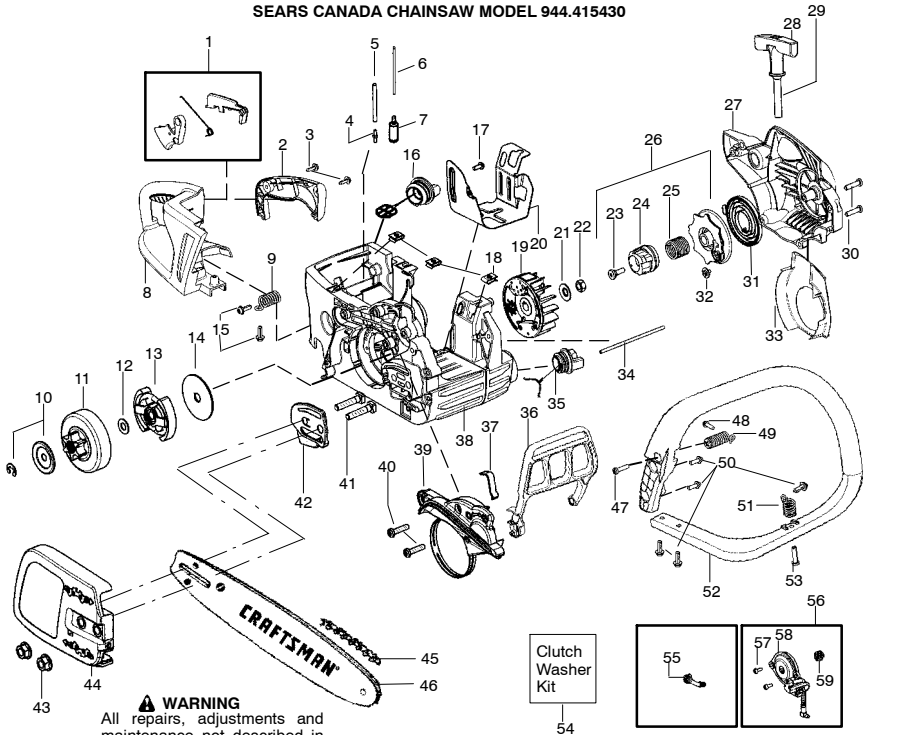

REPAIR PARTS

SEARS CANADA CHAINSAW MODEL 944.415430

WARNING
All repairs, adjustments and maintenance not described in the Operator's Manual must be performed by qualified service personnel.

Clutch Washer Kit
54

Ref.	Part No.	Description	Ref.	Part No.	Description	Ref.	Part No.	Description
1.	530071927	Kit-Trigger/Lockout	23.	530021179	Screw-Shoulder	42.	530057910	Plate-Bar
2.	545011912	Cover-Handle	24.	530059677	Starter Hub- EPS	43.	530015917	Nut-Bar
3.	530016433	Screw	25.	530021180	Spring-EPS	44.	545012005	Cover-Clutch
4.	530023877	Fitting-Fuel line	26.	530071966	Kit-EPS starter pulley	45.	71-3619	Chain 18"
5.	530069216	Kit-Fuel line (large)	27.	545011705	(Incl. 23,24,25,32)	46.	71-36598	EZ Adjust Bar 18"
6.	530069247	Kit-Fuel line (small)	28.	530056402	Housing-Fan	47.	530016432	Screw
7.	530095646	Assy-Fuel pick up	29.	530069232	Handle-Starter	48.	530016443	Screw
8.	545012112	Handle-Rear	30.	530016432	Kit-Rope	49.	530059480	Assy-rear iso spring
9.	530059475	Spring-Rear isolator	31.	530042095	Screw	50.	530015906	Screw
10.	530071945	Kit-Clutch Washer	32.	530016080	Spring-Starter	51.	530059479	Assy-front iso spring
11.	530057905	Assy-clutch drum 3/8	33.	530057868	Screw	52.	530057878	Assy-rear iso spring
12.	530071945	Kit-Clutch Washer	34.	530058786	Baffle	53.	530016432	Screw
13.	530057907	Assy-Clutch	35.	530057236	Assy-Oil Vent	54.	530071945	Kit-Clutch Washer
14.	530016419	Washer-Large Clutch	36.	530057880	Assy-Oil Cap w/ret.			(Incl. 10,12)
15.	530015906	Screw	37.	530016416	Handguard	55.	530057924	Assy-Oil pick up
16.	530047192	Assy-Fuel Cap wret.	38.	545011805	Spring-Handguard	56.	530071891	Kit-Oil pump
17.	530016064	Screw	39.	530071893	Assy-Chassis (Incl. 4,5,6,7,9,15,16,17,18,20,34,35,37,41,51)	57.	530016064	(Incl. 57,58,59)
18.	530015922	Nut-"U" type speed	40.	530016432	Kit-Chainbrake	58.	530057931	Screw
19.	530039231	Assy-Flywheel	41.	530016133	Screw	59.	530037820	Assy-Oil Pump Gear-Worm
20.	530057911	Shield-Heat						
21.	530015127	Washer-Flywheel						
22.	530016134	Nut-Flywheel