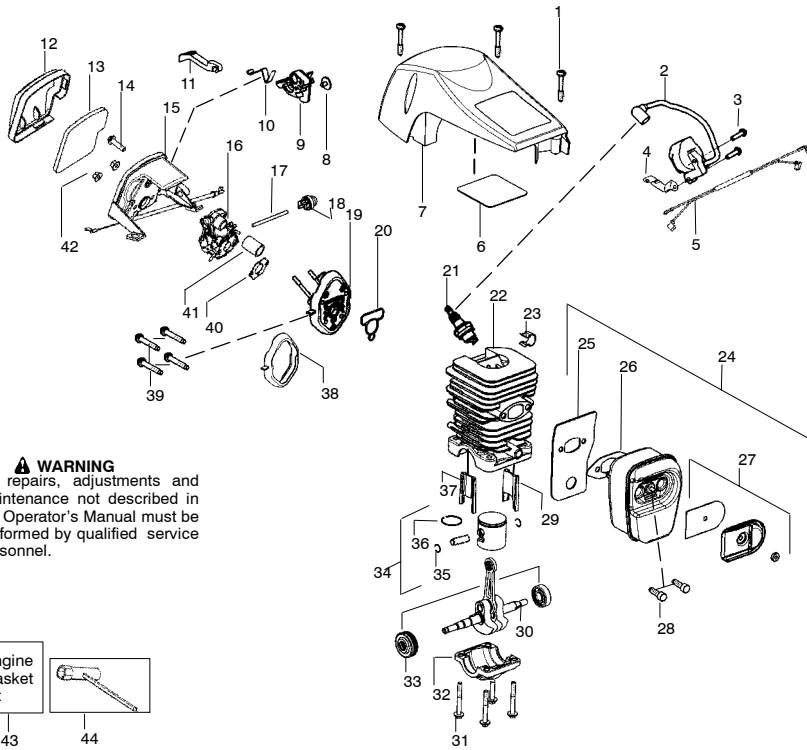

REPAIR PARTS

SEARS CANADA CHAINSAW MODEL 944.415430

WARNING
All repairs, adjustments and maintenance not described in the Operator's Manual must be performed by qualified service personnel.

Ref.	Part No.	Description	Ref.	Part No.	Description
1.	530016153	Screw	24.	530071887	Kit-Muffler (Incl. 25,26,27,28)
2.	530039232	Module-Ignition	25.	530057942	Backplate-Muffler
3.	530016432	Screw	26.	530071894	Gasket-Muffler (kit)
4.	530058661	Strap-Ground	27.	530071886	Kit-Spark Arrestor
5.	530057943	Assy-Wire Harness	28.	530016338	Bolt-Muffler
6.	530055698	Reflector-Tape	29.	530057885	Insert-Left (black) Cyl.
7.	530057872	Shield-Cyl. (Incl. 1,6)	30.	530012537	Assy-Crankshaft/Rod
8.	530016080	Screw	31.	530016417	Bolt
9.	530057891	Lever-Ignition Switch	32.	530057941	Cap-Crankcase
10.	530057908	Spring-Ignition Switch	33.	530056363	Assy-Bearing/Seal
11.	530059399	Knob-Choke	34.	530071883	Kit-Piston (Incl. 35,36)
12.	530059001	Cover-Air Filter	35.	530015697	Retainer-Piston pin
13.	530057869	Filter-Air	36.	530038729	Ring-Piston
14.	530016425	Screw	37.	530057886	Insert-Right (gray) Cyl.
15.	530150029	Housing-Air Filter w/cable	38.	530071894	Seal-Adaptor (kit)
16.	---	Carburetor	39.	530016426	Screw
	530035590	Zama W26	40.	530071894	Gasket-Carb. (kit)
17.	530069247	Kit-Fuel Line (Small)	41.	530057926	Tube-Intake
18.	530047721	Bulb-Purge "snap-in"	42.	530016101	Nut-Carb.
19.	530071889	Kit-Carb. Adapter (Incl. 20,38,41)	43.	530071894	Kit-Gasket (Incl. 20,26,38,40)
20.	530071894	Gasket-Cyl. O-ring (kit)	44.	530031163	Wrench-Bar
21.	Champion	Acqy-Spark Plug(RCJ-7Y)	Not Shown		
22.	530071884	Kit-Cylinder (Incl. 29,37)	545076609	Manual	
23.	530058660	Clip-High Tension Lead	530059905	Decal-Warning	