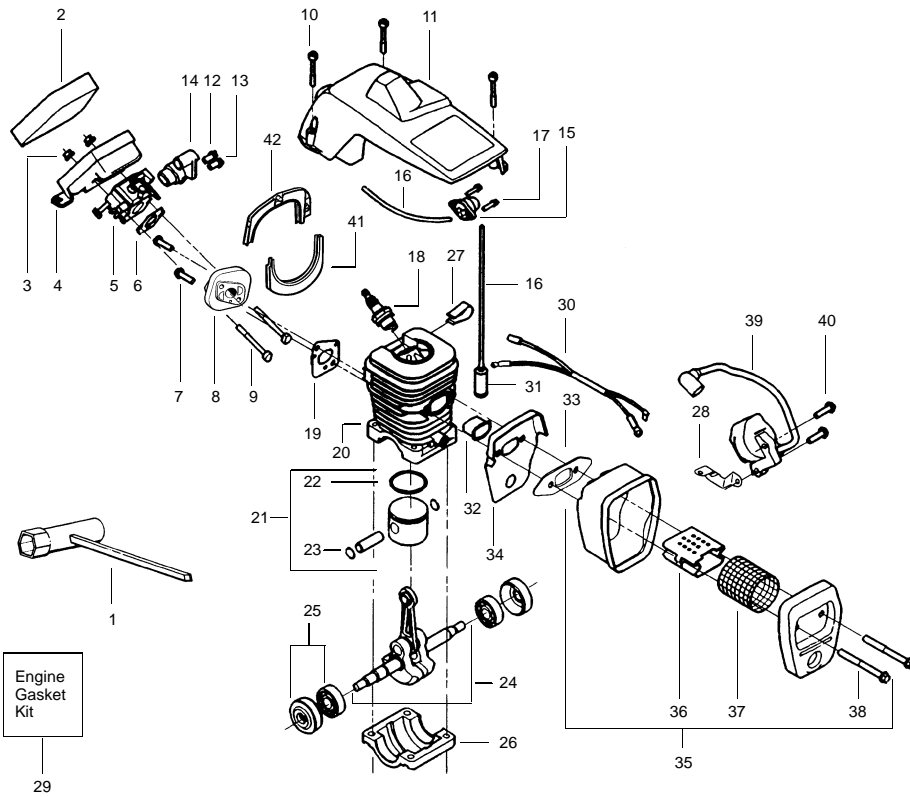

REPAIR PARTS

Ref.	Part No.	Description	Ref.	Part No.	Description
1.	530031163	Bar Wrench	24.	530047062	Crankshaft Ass'y.
2.	530037793	Foam-Air Filter	25.	530047827	Seal & Bearing Ass'y.
3.	530016101	Nut	26.	530037935	Cap-Crankcase
4.	530037804	Air Filter Housing	27.	530016136	Clip
5.	530069703	Carburetor Kit (Incl. 12 & 13)	28.	530047442	Ground Strap
6.	530019239	Carb. Gasket	29.	530069608	Engine Gasket Kit (Incl. 6, 17, 19 & 33)
7.	530015810	Screw	30.	530052296	Wire Harness Ass'y.
8.	530049700	Carburetor Adapter	31.	530014362	Fuel Pickup Ass'y.
9.	530016187	Screw	32.	530037652	Heat Insulator
10.	530016102	Screw	33.	530019221	Muffler Gasket
11.	530053184	Cylinder Shield	34.	530049870	Muffler Back Plate
12.	530038318	Limiter Cap-High	35.	530047207	Muffler Ass'y. (Incl. 33-34 & 36-38)
13.	530038317	Limiter Cap-Low			
14.	530049244	Grommet-Carb Adjust	36.	530037813	Muffler Diffuser
15.	530047213	Air Purge Ass'y.	37.	530036103	Spark Arrestor Screen
16.	530069216	Primer Line Kit (Small Dia)	38.	530016132	Screw
17.	530015780	Screw	39.	530039198	Ignition Module
18.	71-85849	Spark Plug (CJ-7Y)	40.	530015814	Screw
19.	530019249	Gasket-Carb Adaptor	41.	530049714	Seal-Carb. Adaptor (Lower)
20.	530069931	Cylinder Kit	42.	530049715	Seal-Carb. Adaptor (Upper)
21.	530069604	Piston Kit (Incl. 22 & 23)			
22.	530029805	Piston Ring			
23.	530015697	Retainer-Piston Pin