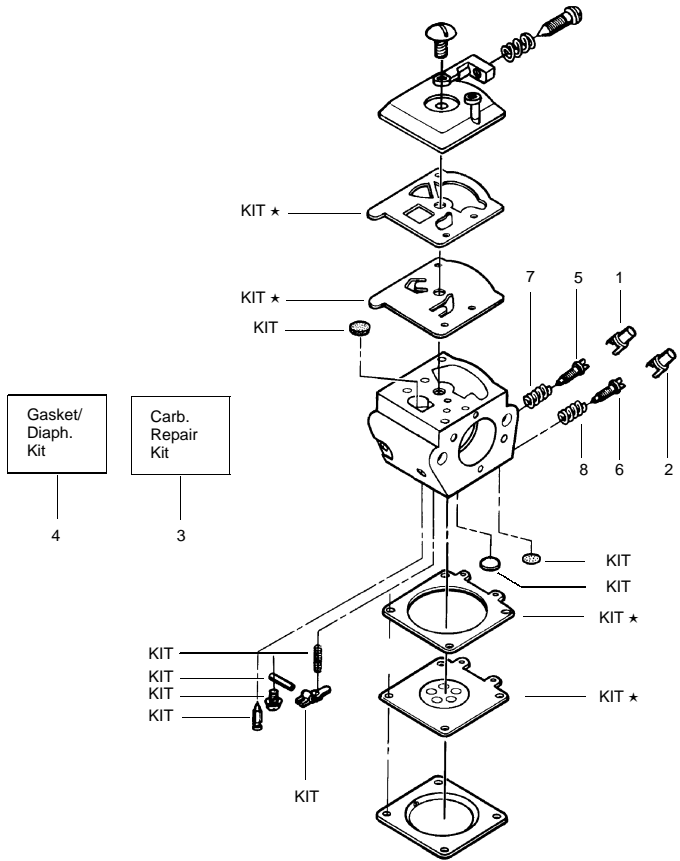

REPAIR PARTS

Carburetor Assembly Kit Number #530069703

Ref.	Part No.	Description
1.	530038318	Limiter Cap-High
2.	530038317	Limiter Cap-Low
3.	530069826	Carburetor Repair Kit (KIT = Contents)
4.	530069844	Gasket/Diaphragm Kit (* = Contents)
5.	530035383	Needle-Low Speed
6.	530035384	Needle-High Speed
7.	530035293	Needle Spring-Low Speed
8.	530035295	Needle Spring-High Speed