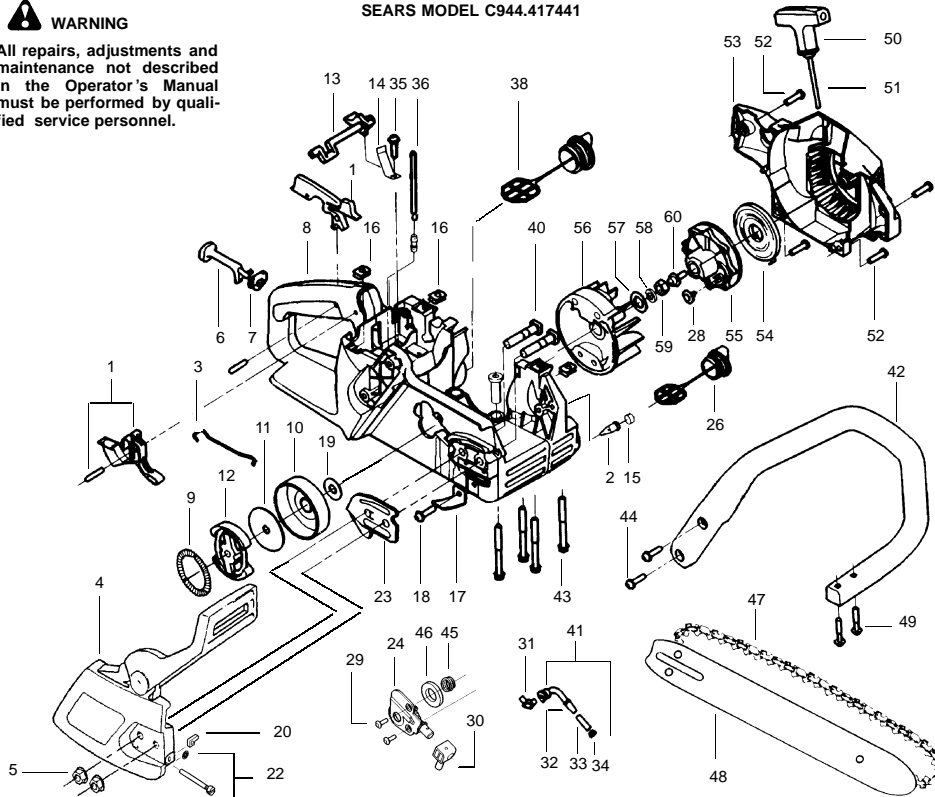

REPAIR PARTS

WARNING

All repairs, adjustments and maintenance not described in the Operator's Manual must be performed by qualified service personnel.

SEARS MODEL C944.417441

Ref.	Part No.	Description	Ref.	Part No.	Description	Ref.	Part No.	Description
1.	530069724	Trigger & Lockout Kit (Includes Pin)	24.	530071259	Oil Pump Kit (Incl. 30, 31 & 45)	49.	530015940	Screw
2.	530026119	Check Valve	26.	530010846	Oil Cap Ass'y.	50.	530037485	Starter Handle
3.	530037809	Wire - Throttle	28.	530016080	Screw	51.	530069232	Rope Kit
4.	952706606	Chain Brake Kit	29.	530016064	Screw	52.	530015892	Screw
5.	530015917	Nut - Bar Mounting	30.	530019206	Seal Block	53.	530049336	Fan Housing
6.	530047989	Choke Lever	31.	530049477	Elbow-Oil Pickup	54.	530027531	Recoil Spring
7.	530038406	Grommet-Choke Knob	32.	530038373	Pick-Up Oiler	55.	530037817	Starter Pulley
8.	530069803	Chassis Kit	33.	530037821	Oil Filter	56.	530039209	Flywheel Ass'y.
9.	530094188	Clutch Spring	34.	530030189	Plug- Oil Filter	57.	530015127	Washer
10.	530047061	Clutch Drum Ass'y - w/Brg.	35.	530015775	Screw	58.	530001717	Washer
11.	530015611	Washer - Clutch	36.	530069247	Fuel Line Kit (Large Dia.)	59.	530016134	Nut-Flywheel
12.	530014949	Clutch Ass'y.	38.	530047192	Fuel Cap Ass'y. w/Retainer	60.	530015920	Screw
13.	530038227	Switch Lever	40.	530016133	Bolt - Bar		Not Shown	
14.	530016149	Switch Spring	41.	530047663	Oil-Pickup Ass'y. (Incl. 32, 33 & 34)	530087300	Operator Manual	
15.	530038264	Plug-Bronze Vent	42.	530037799	Front Handle	530038486	Decal-Stop	
16.	530015922	Nut	43.	530016132	Screw	530031112	Clutch Assy Tool	
17.	530029850	Chain Catcher	44.	530015814	Screw	530031097	Air Gap Gauge	
18.	530015814	Screw	45.	530037820	Worm Gear Spring	530031160	Insert Tool - Limiter Cap	
19.	530015907	Washer - Thrust	46.	530019231	Dust Seal			
20.	530015826	Pin -Bar Adjusting	47.	71-3617	Chain-14"			
21.	530069611	Bar Adjusting Screw Kit	48.	71-36365	Bar-14"			
22.	530038238	Bar Mounting Plate						