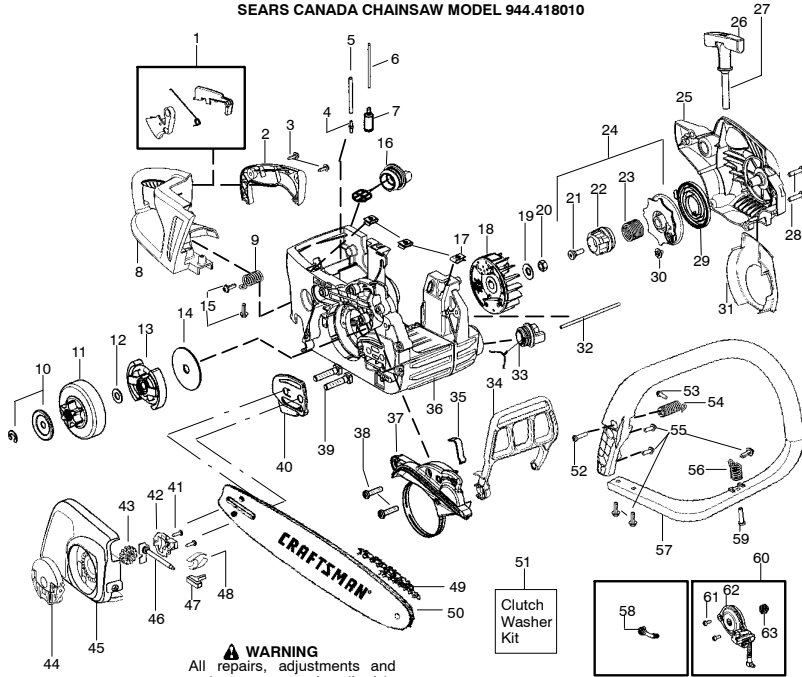

REPAIR PARTS

SEARS CANADA CHAINSAW MODEL 944.418010

WARNING
All repairs, adjustments and maintenance not described in the Operator's Manual must be performed by qualified service personnel.

Ref.	Part No.	Description	Ref.	Part No.	Description	Ref.	Part No.	Description
1.	530071927	Kit-Trigger/Lockout	25.	545045901	Housing-Fan	47.	545157401	Pin-Bar Adjust
2.	545011906	Cover-Handle	26.	530056402	Handle-Starter	48.	545147001	Clip-Spring
3.	530016433	Screw	27.	530069232	Kit-Rope	49.	71-3619	Chain 18"
4.	530023877	Fitting-Fuel line	28.	530016432	Screw	50.	71-36638	Bar 18"
5.	530069216	Kit-Fuel line (large)	29.	530042095	Spring-Starter	51.	530071945	Kit-Clutch Washer (Incl. 10,12)
6.	530069247	Kit-Fuel line (small)	30.	530016080	Screw	52.	530016432	Screw
7.	530095646	Assy-Fuel pick up	31.	545045701	Baffle	53.	530016443	Screw
8.	545012106	Handle-Rear	32.	530058786	Assy-Oil Vent	54.	530059480	Assy-rear iso spring
9.	530059475	Spring-Rear isolator	33.	530057236	Assy-Oil Cap w/ret.	55.	530015906	Screw
10.	530071945	Kit-Clutch Washer	34.	530057880	Handguard	56.	530059479	Assy-front iso spring
11.	530057905	Assy-clutch drum 3/8	35.	530016416	Spring-Handguard	57.	530057878	Handle-Front
12.	530071945	Kit-Clutch Washer	36.	545011801	Assy-Chassis (Incl. 4,5,6,7,9,15,16,17 .32,33,35,39,56)	58.	530057924	Assy-Oil pick up
13.	530057907	Assy-Clutch	37.	530071893	Kit-Chainbrake	59.	530016432	Screw
14.	530016419	Washer-Large Clutch	38.	530016432	Screw	60.	530071891	Kit-Oil pump (Incl. 61,62,63)
15.	530015906	Screw	39.	530016133	Bolt-Bar	61.	530016064	Screw
16.	530047192	Assy-Fuel Cap wret.	40.	530057910	Plate-Bar	62.	530057931	Assy-Oil Pump
17.	530015922	Nut-"U" type speed	41.	530016064	Screw	63.	530037820	Gear-Worm
18.	545016308	Assy-Flywheel	42.	530059999	Cover-Gearbox			
19.	530015127	Washer-Flywheel	43.	545039503	Wheel-Bar Adjust			
20.	530016134	Nut-Flywheel	44.	545040604	Assy.-EZT Knob			
21.	530021179	Screw-Shoulder	45.	545027701	Cover-EZT Clutch			
22.	530059677	Starter Hub- EPS	46.	530150000	Assy-Adjust Screw			
23.	530021180	Spring-EPS						
24.	530071966	Kit-EPS starter pulley (Incl. 21,22,23,30)						