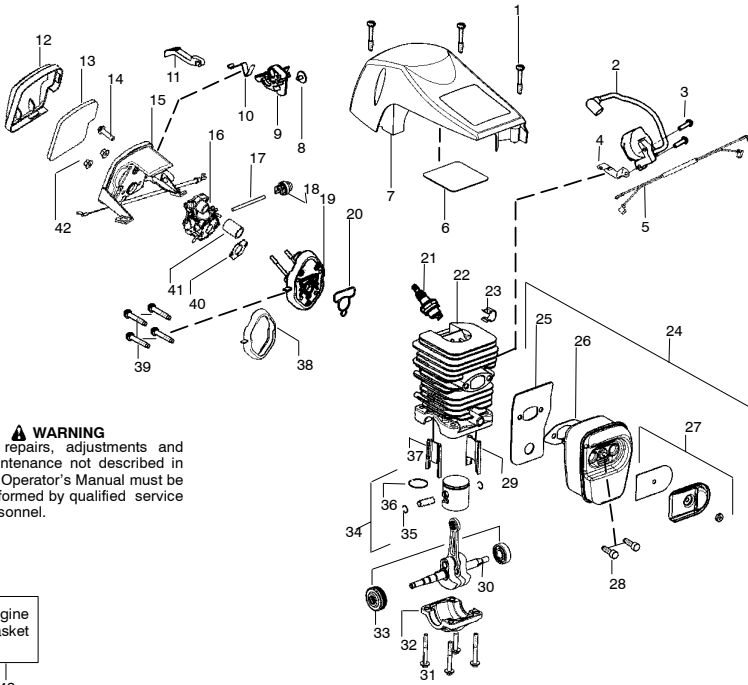

REPAIR PARTS

SEARS CANADA CHAINSAW MODEL 944.418010

WARNING
All repairs, adjustments and maintenance not described in the Operator's Manual must be performed by qualified service personnel.

Engine Gasket Kit
43

Ref.	Part No.	Description	Ref.	Part No.	Description
1.	530016153	Screw	27.	545006056	Kit - Spark Arrestor
2.	545115801	Module - Ignition	28.	530016338	Bolt - Muffler
3.	530016432	Screw	29.	545015301	Insert - Left (black) Cyl.
4.	530058661	Strap - Ground	30.	530150392	Assy - Crankshaft/Rod
5.	530057943	Assy - Wire Harness	31.	530016417	Bolt
6.	530059006	Reflector - Tape	32.	530057941	Cap - Crankcase
7.	545045801	Shield - Cyl. (Incl. 1,6)	33.	530056363	Assy - Bearing/Seal
8.	530016080	Screw	34.	530071883	Kit - Piston (Incl. 35,36)
9.	530057891	Lever - Ignition Switch	35.	530015697	Retainer - Piston pin
10.	530057908	Spring - Ignition Switch	36.	530038729	Ring - Piston
11.	530059399	Knob - Choke	37.	545015401	Insert - Right (gray) Cyl.
12.	530059001	Cover - Air Filter	38.	530071894	Seal - Adaptor (kit)
13.	530057869	Filter - Air	39.	530016426	Screw
14.	530016425	Screw	40.	530071894	Gasket - Carb. (kit)
15.	545046901	Housing - Air Filter w/cable	41.	530057926	Tube - Intake
16.	545070601	Carburetor - Zama W26B (Incl. 18)	42.	530016101	Nut - Carb.
17.	530069247	Kit - Fuel Line (Small)	43.	530071894	Kit - Gasket (Incl. 20,26,38,40)
18.	530047721	Bulb - Purge "snap-in"	Not Shown		
19.	530071889	Kit - Carb. Adaptor (Incl. 20,38,41)	545177395	Manual	
20.	530071894	Gasket - Cyl. O-ring (kit)	530059905	Decal - Warning	
21.	Champion	Accy - Spark Plug (RCJ - 7Y)	545054003	Case - Carrying (body)	
22.	530071884	Kit - Cylinder (Incl. 29,37)	530164048	Case - Carrying (left/right ends)	
23.	530058660	Clip - High Tension Lead	530164048	Case - Scabbard	
24.	545006007	Kit - Muffler (Incl. 25,26,27,28)	530164050	Case - latch	
25.	530057942	Backplate - Muffler			
26.	530071894	Gasket - Muffler (kit)