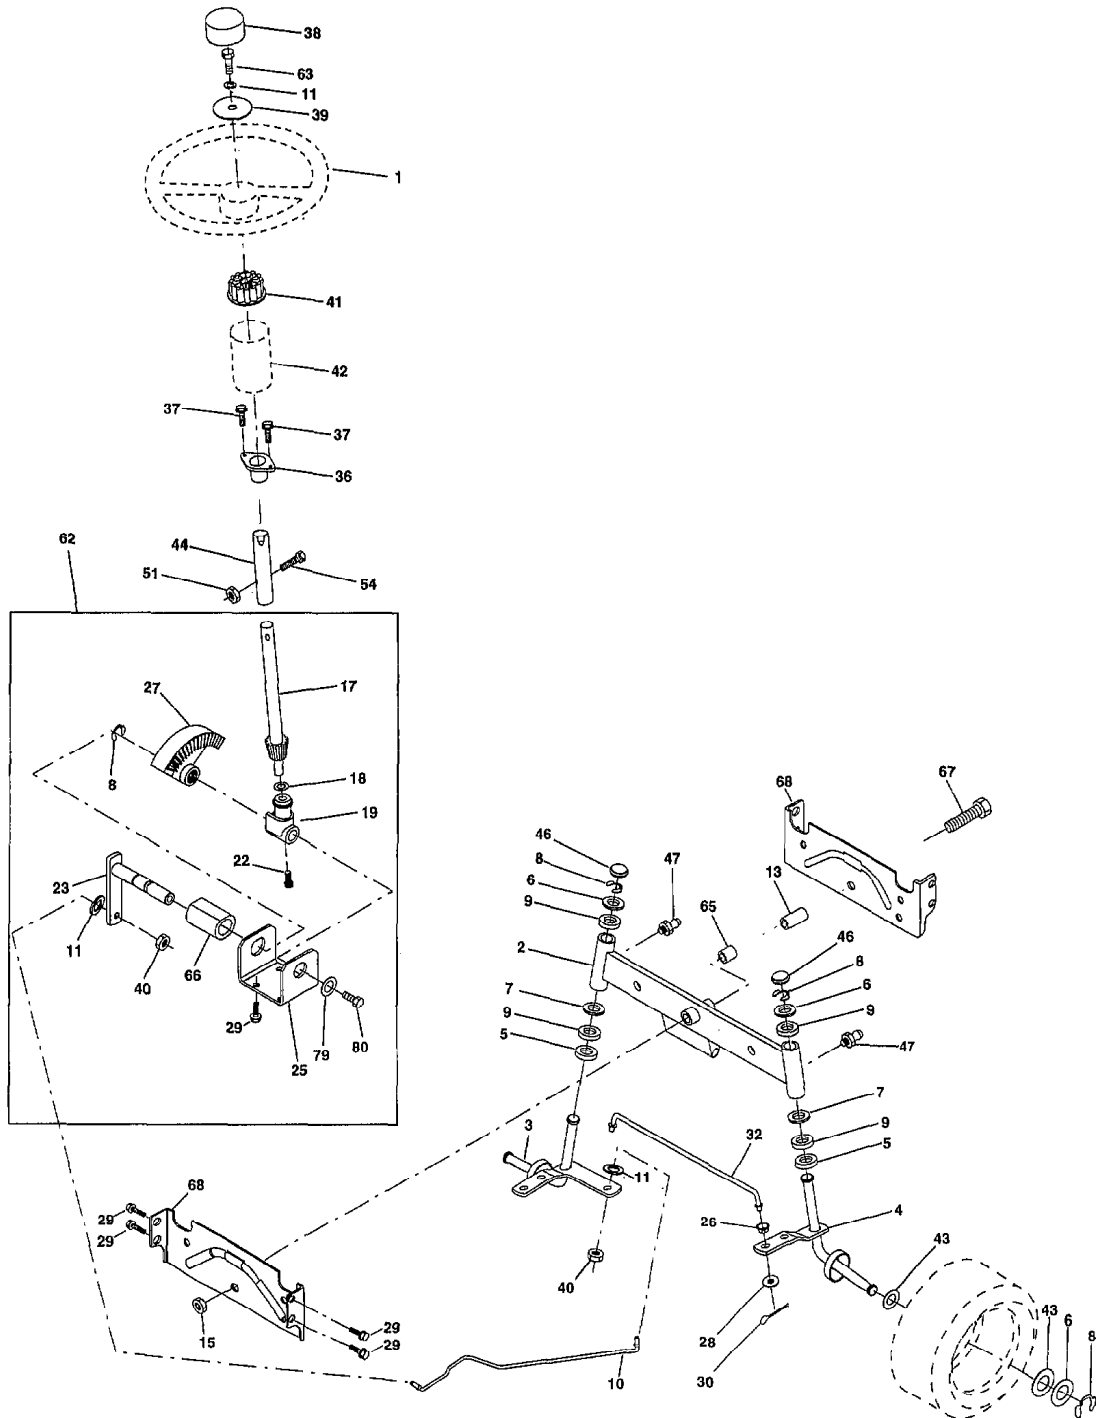

Same as 944.600171

TRACTOR - - MODEL NUMBER PPR1742STB STEERING ASSEMBLY

Ref #	Part Number	Qty	Description
1	121472X		SUB= 150546
2	154427		AXLE ASM
3	156483		SPINDLE.ASM.LH
4	157473		"SPINDLE ASM,RH"
5	6266H		WASHER .T
6	121748X		WASHER
7	19272016		WASHER
8	12000029		RING
9	3366R		COL. SRTG. BEAR.
10	156438		DRAGLINK-STAMPED
11	10040600		LOCKWASHER
13	154779		BEARING AXLE
15	73901000		"NUT-LOC.FLANGE LT"
17	156546		SHAFT ASM STEERIN
18	57079		THRUST WASHER
19	160395		SUPPORT.SHAFT.STEER
22	165857		SCREW.HX.WSH.HD
23	165851		SHAFT.ASM.PITMAN
25	154406		BRKT-STEERING
26	126847X		BUSHING.DRAGLINK
27	136874		GEAR SECTOR
28	19131416		WASHER
29	17060612		SCREW
30	76020412		COTTER PIN
32	130465		TIE ROD
36	155099		BUSHING.STEERING
37	152927		"SCREW-TT,10-32 FL"
38	126805X		"INSERT,STR WHEEL"
39	19133812		WASHER
40	7810H		GRIPCO NUT
41	100711L		ADAPTER LT
42	145054X428		BOOT.STEERING.DASH.P/L
43	121749X		WASHER
44	153720		EXT SHAFT STEERIN
46	121232X		CAP
47	6855M		ZERK M
51	73800500		NUT
54	74780520		BOLT
62	167902		KIT.STEER.ASM
63	74780616		BOLT
65	154780		SPACER AXLE
66	154404		"BEARING-ARM,PITMA"
67	74781044		BOLT
68	154429		BRACE AXLE
79	19132012		WASHER
80	74950612		BOLT.HX.NYLON3/8-16X3/