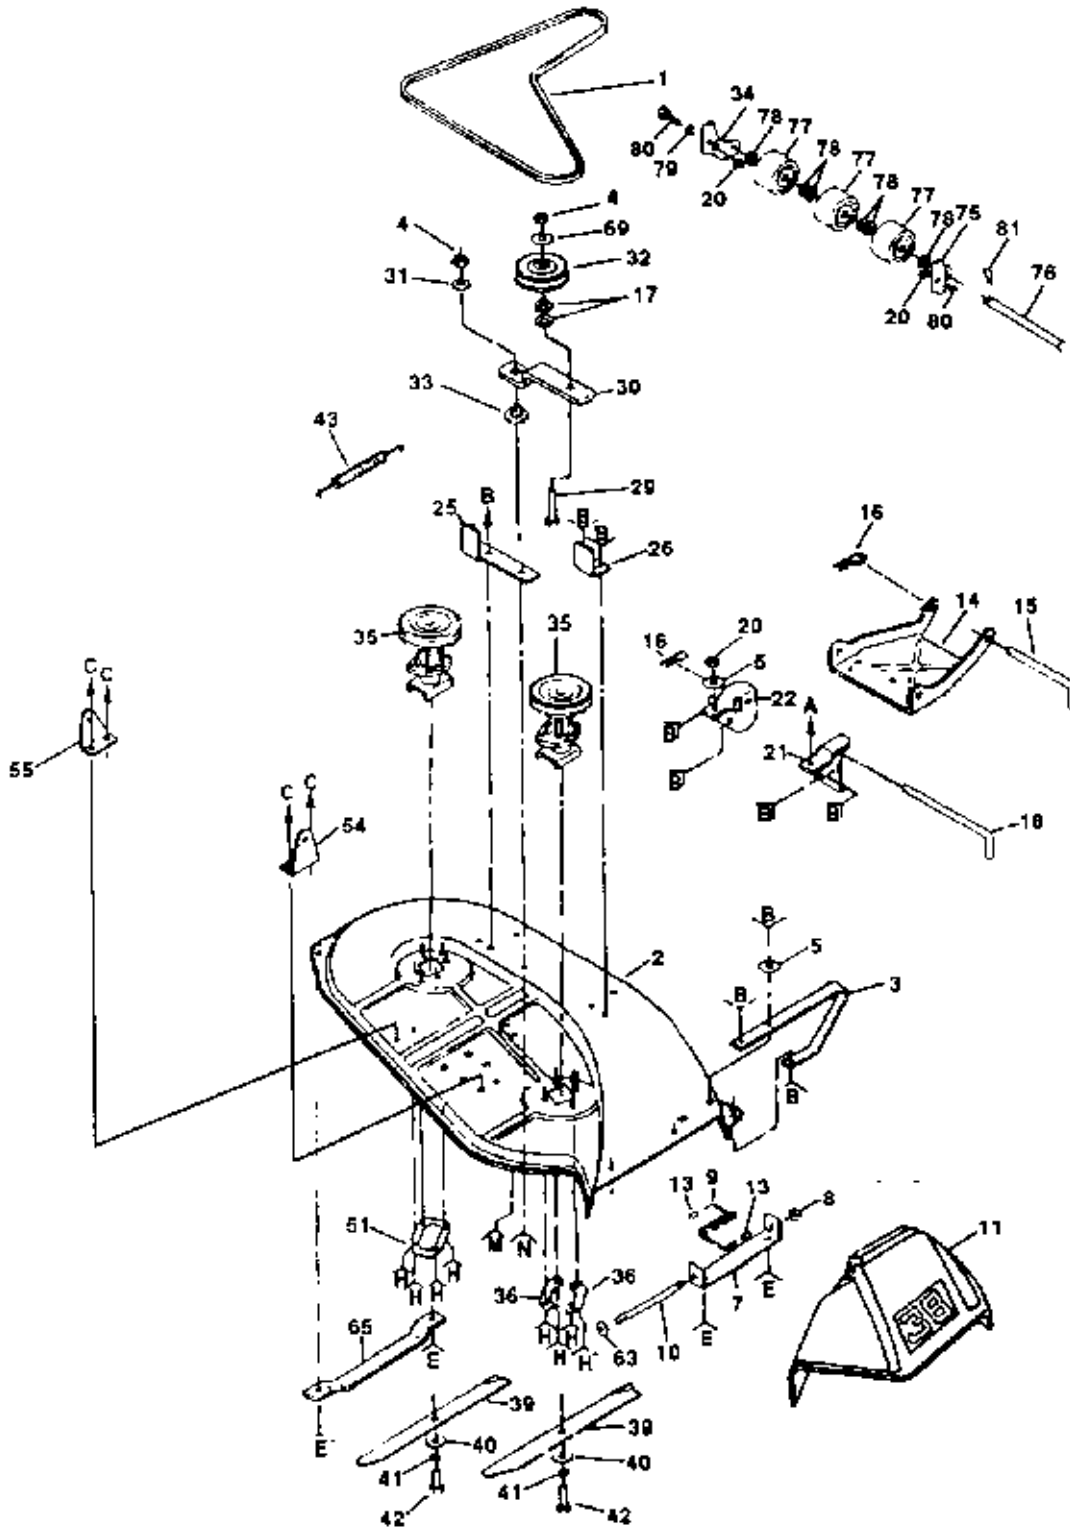

same as a 944.601140

### 14 HP 38" LAWN TRACTOR - - MODEL NUMBER Y1438B

MOWER

Ref #	Part Number	Qty.	Description
1	106085X		BELT-V.79.1.MWR
2	121458X		SUB= 144726
3	8417J		SUB= 128772
4	73680600		SUB= 73690600
5	19111216		WASHER M
7	105896X		SUB= 137607
8	110452X		NUT PUSH M
9	106734X		SUB= 123713X
10	106735X		ROD-HINGE T
11	106736X		DEFLECTOR-SHLD T
13	105304X		CAP-SLEEVE LT
14	105662X		LINK.PARALLEL
15	105744X		"ROD, FRT. PARAL T"
16	4921H		SPRING.RETAINER
17	19131210		WASHER
18	109835X		HINGE PIN T
20	73680500		SUB= 73690500
21	109598X		BRACKET RH LT
22	109597X		BRACKET LH T
25	109503X		SUPPORT ARM T
26	109504X		STOP T
29	74760636		BOLT
30	127162X		ARM IDLER T
31	106902X		SPACER RETAINER
32	123688X		SUB= 121316X
33	106513X		"WASHER, WEAR LT"
34	109646X		BRACKET LH T
65	121676X		SUB= 121687X
36	100668L		SUPPORT PLATE LT
39	121263X		"BLADE.38"" HI-LI"
40	19132012		WASHER
41	10030600		SUB= 10040600
42	74610624		BOLT.3/8-24X1-1/2
43	102727X		"SPRING.EXT.8.5""
51	110445X		SUPPORT T
54	105857X		"BRKT,SUSP RH T"
55	108673X		"BRKT,SUSP REAR LH"
63	19111016		WASHER
65	7631J		RUNNER-LH M
69	19131316		WASHER
75	109647X		BRACKET RH T
76	109776X		PIVOT PIN T
77	109729X		ROLLER T
78	19151610		WASHER T
79	19161616		WASHER
80	74760512		BOLT
81	76020412		COTTER PIN
	122221X		"DECK,COMPLETE"
	108682X		NLA
	121349X		DECAL WARNING
	109820X		DECAL YT