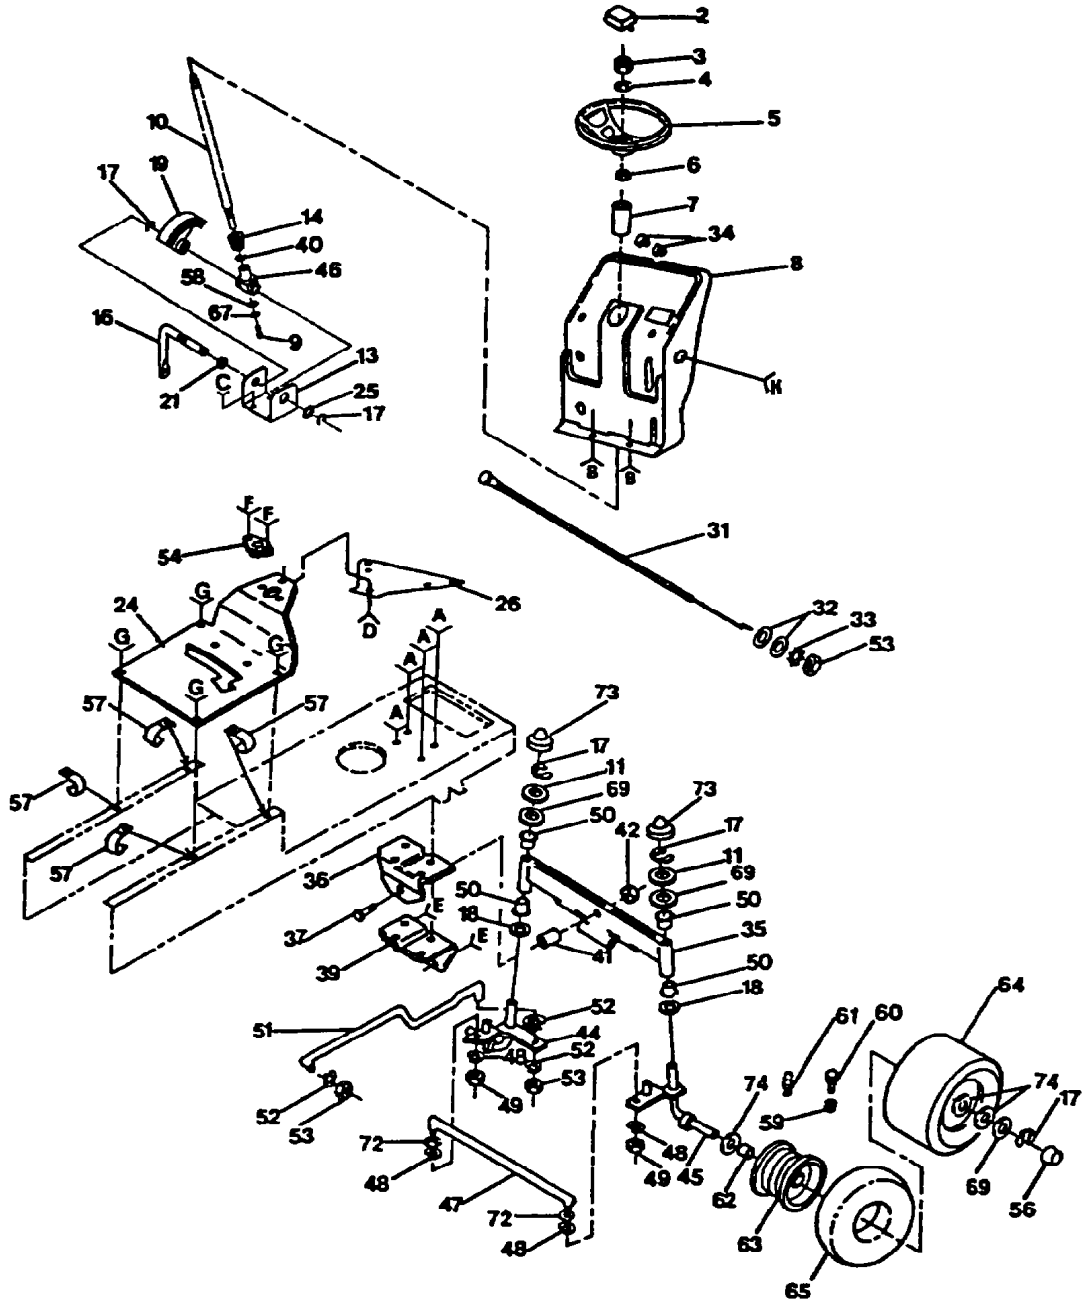

Steering components same as 944.601140

**18 HP 44" RIDING GARDEN TRACTOR -- MODEL NUMBER RL1844B
STEERING ASSEMBLY**

Ref #	Part Number	Qty	Description
2	100710L		INSERT-WHEEL LT
3	73940800		SUB= 73360800
4	100712K		WASHER
5	100713N		SUB= 150547
6	100711L		ADAPTER LT
7	100714L		SLEEVE LTV
8	122341X		DASH
9	71070410		"SCREW,SPECIAL"
10	124041X		SUB= 128755
11	19272016		WASHER
13	124036X		"BRKT,STEERING"
14	124037X		"GEAR,PINION"
15	122819X		SCREW SPECIAL
16	124033X		SUB= 156365
17	12000029		RING
18	6266H		WASHER .T
19	124034X		SUB= 136874
21	109816X		NYLINER T
22	74180512		SCREW
23	73510500		NUT
24	124588X014		SADDLE
25	6266H		WASHER .T
26	106965X		SUB= 140181
27	74760512		BOLT
31	121525X		SUB= 132779
32	19131316		WASHER
33	11050600		LOCKWASHER
34	8022J		PLUG-DASH T
35	108075X		FRONT AXLE
36	105663X		SUPPORT-SADDL T
37	74761060		BOLT LT
38	17490608		SCREW LT
39	105664X		SUPPORT.SADDLE.FT
40	57079		THRUST WASHER
41	110438X		BEARING
42	73901000		"NUT-LOC,FLANGE LT"
43	17490508		SCREW LT
44	105656X		SPINDLE-LH LT
45	105654X		SUB= 130524
46	124035X		SUPPORT.SHAFT
47	121321X		SUB= 121334X
48	10040500		LOCKWASHER
49	73810500		NUT.LOCK.5/16-24
50	3366R		COL. SRTG. BEAR.
51	124032X		SUB= 532130468
52	10040600		LOCKWASHER
53	73610600		SUB= 7810H
54	1554J		SUB= 155108
55	17431008		SUB= 98000165
56	104757X		HUB CAP
57	2751R		CLIP T
58	126684X		SUB= 532126684
59	59192		VALVE CAP
60	65139		VALVE STEM LT
61	278H		FITTING LT
62	9040H		"FLANGE, BEARING"
63	106732X311		SUB= 106732X427
64	106222X		SUB= 122073X
65	59904		TUBE.5.3/4.5/6
66	74760616		BOLT

Ref #	Part Number	Qty	Description
66	74760616		BOLT
67	10040400		LOCKWASHER
68	73510600		NUT
69	121748X		WASHER
70	17490612		SCREW
72	19111216		WASHER M
73	121232X		CAP
74	121749X		WASHER
	127075		"DECAL,STR WHL"
	124188X		NLA
	124189X		NLA