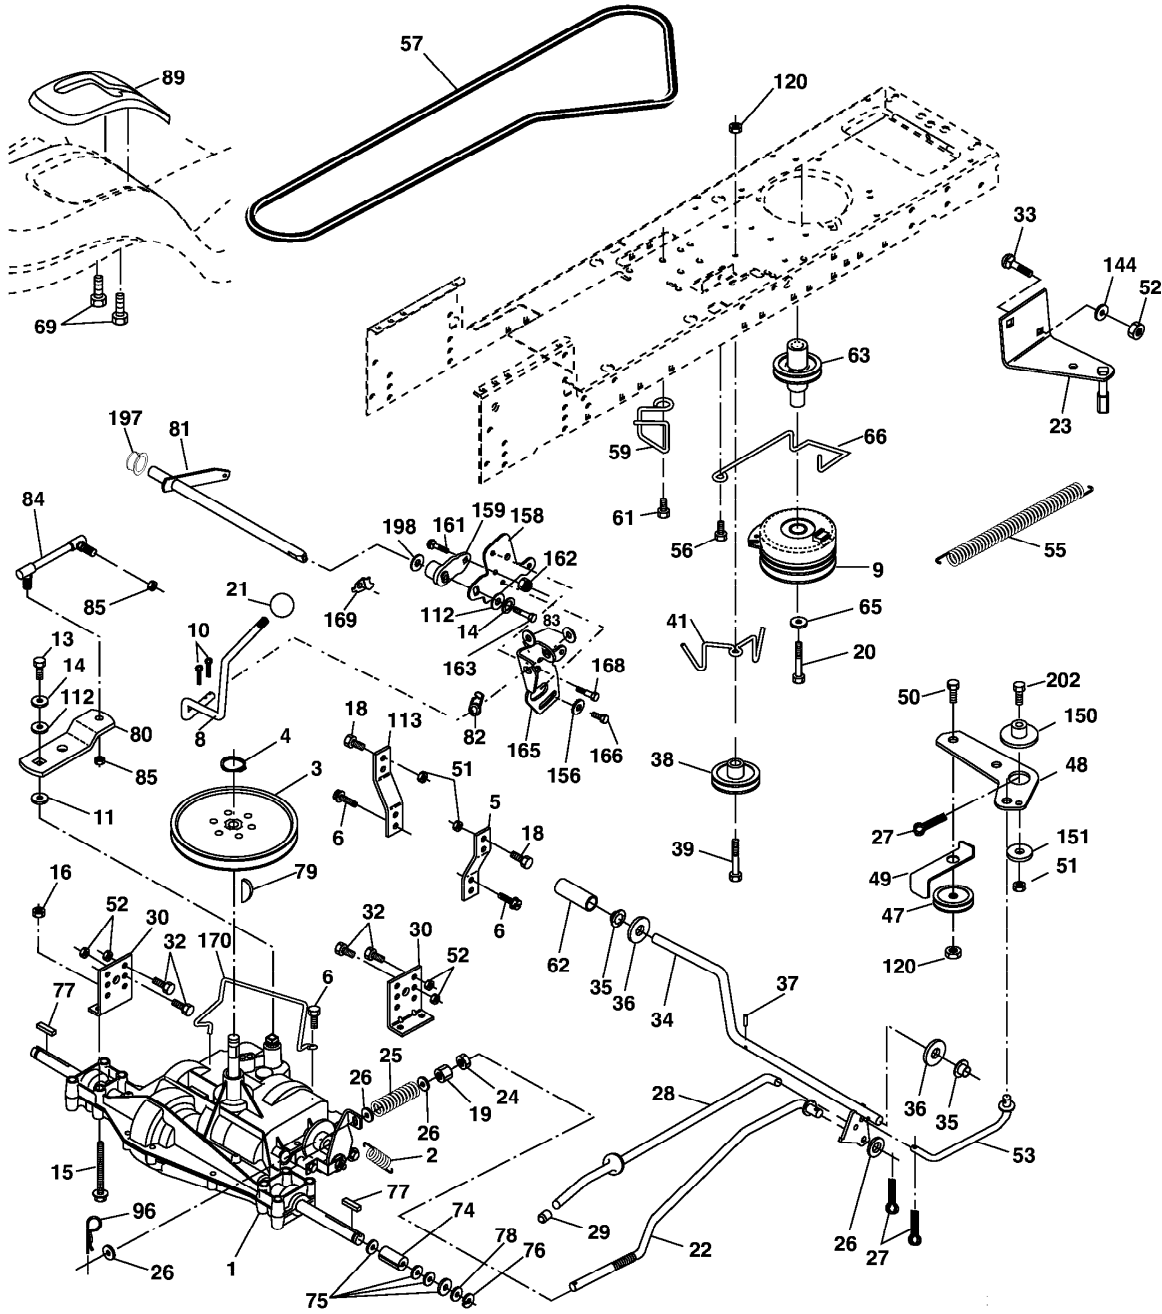

Same as 944.601751

Ref #	Part Number	Qty	Description
1			Transaxle Peerless (206-545C)
2	146682		Spring Return Brake T/a Zinc
3	123666X		Pulley Transaxle 18" tires
4	12000028		Ring Retainer # 5100-62
5	121520X		Strap Torque 30 Degrees
6	17060512		Screw 5/16-18 x 3/4
8	192502		Rod Shift Fender Adjust Lt
9	160889		Clutch Elect
10	76020416		Pin Cotter 1/8 x 1 Cad
11	105701X		Washer Plate Shf 388 Sq Hole
13	74550412		Bolt 1/4-28 Unf Gr 8 W/Patch
14	10040400		Washer Lock Hvy Helical
15	74490544		Bolt Hex FLGHD 5/16-18 Gr. 5
16	73800500		Nut Lock Hex w/ins 5/16-18
18	74780616		Bolt, Fin Hex 3/8-16 unc x 1 Gr. 5
19	73800600		Nut Lock 3/8-16 unc
20	150280		Bolt Hex 7/16-20 x 4-1/4
21	106933X		Knob
22	130804		Rod Brake Blk Zinc 26 840
23	171258		Bracket Asm Anti Rotation
24	73350600		Nut Hex Jam 3/8-16 unc
25	106888X		Spring Rod Brake 2 00 Zinc
26	19131316		Washer 13/32 x 13/16 x 16 Ga.
27	76020412		Pin Cotter 1/8 x 3/4 Cad
28	175765		Rod Brake Parking LT/YT
29	71673		Cap Brake Parking
30	169592		Bracket Mtg Transaxle
32	74760512		Bolt Hex Hd 5/16-18unc X 3/4
33	72140506		Bolt 5/16-18 UNC x 3/4
34	175578		Shaft Asm Pedal Foot
35	120183X		Bearing Nylon Blk 629 Id
36	19211616		Washer 21/32 x 1 x 16 Ga.
37	1572H		Pin Roll 3/16 x 1"
38	179114		Pulley Composite Flat
39	72110622		Bolt RDH 3/8-16 unc x 2-3/4 Gr. 5
41	175556		Keeper Belt Flat Idler
47	127783		Pulley Idler V Groove Plastic
48	154407		Bellcrank Asm
49	123205X		Retainer Belt Style Spring
50	72110612		Bolt Hex Hd 3/8-16 unc X 1-1/2
51	73680600		Nut Crownlock 3/8-16 unc
52	73680500		Nut Crownlock 5/16-18 unc
53	105710X		Link Clutch
55	105709X		Spring Return Clutch 6 75
56	17060620		Screw 3/8-16 x 1-1/4
57	130801		V-Belt Ground Drive 95 25
59	169691		Keeper Belt Span Ctr
61	17120614		Screw 3/8-16 x .875
62	8883R		Cover Pedal Blk Round
63	175414		Engine Pulley
65	10040700		Washer Lock Hvy Hlcl Spr 7/16
66	154778		Keeper Belt Engine Foolproof
69	142432		Screw Hex wsh Hi Lo 1/4 x 1/2 unc
74	137057		Spacer Axle
75	121749X		Washer 25/32 x 1-1/4 x 16 Ga
76	12000001		E-ring #5133-75
77	123583X		Key Square 2 0 x 1845/1865
78	121748X		Washer 25/32 x 1-5/8 x 16 Ga
79	2228M		Key Woodruff #9 3/16 x 3/4
80	145090		Arm Shift