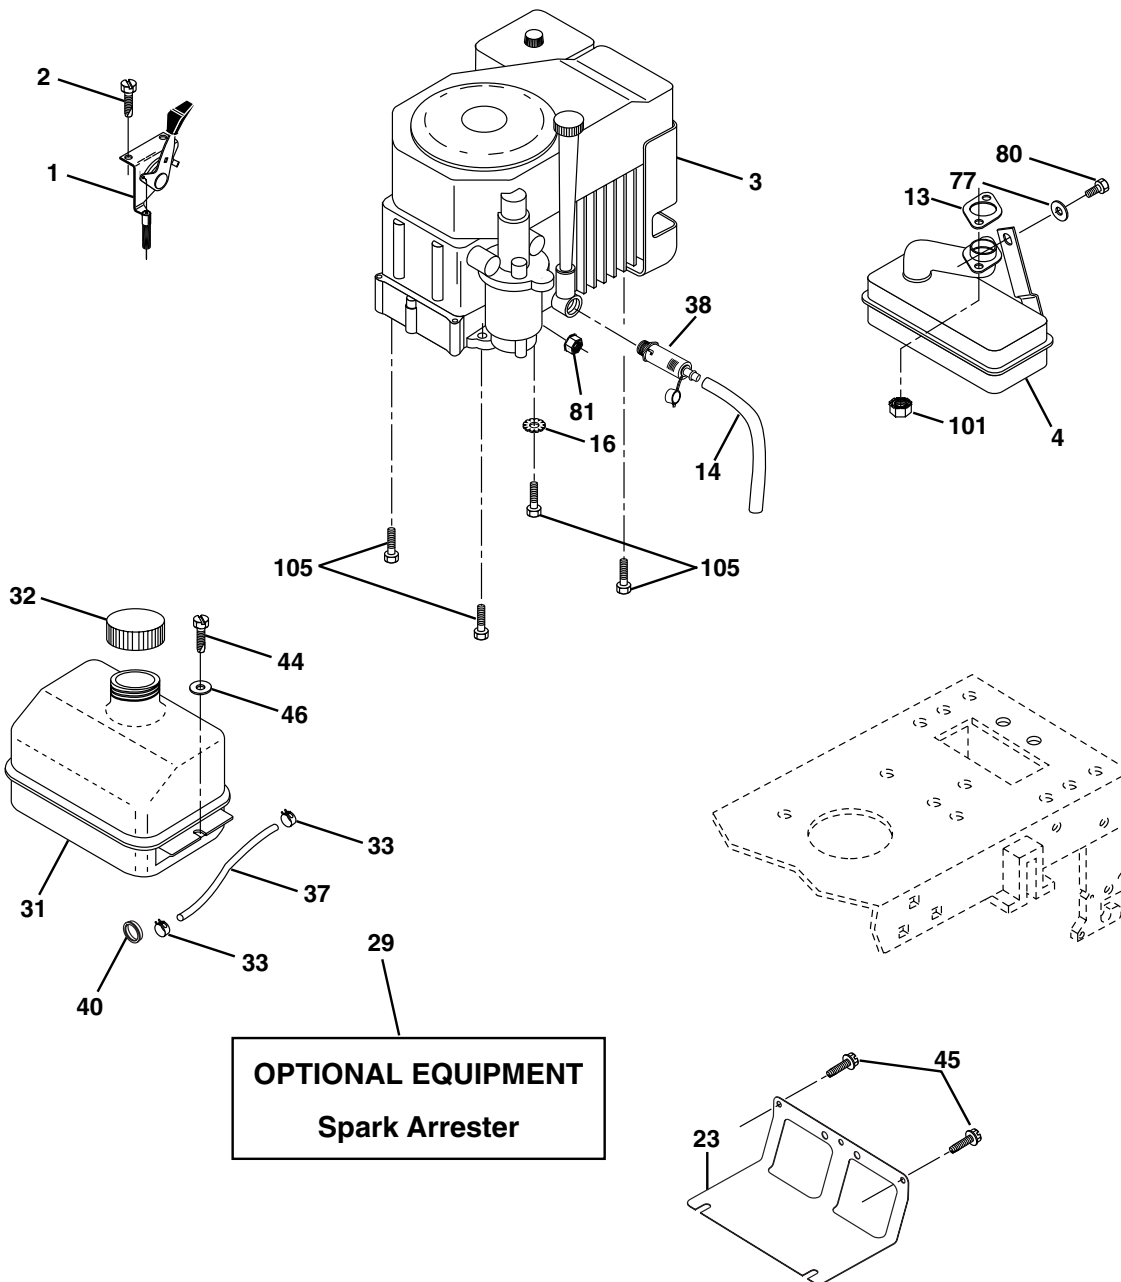

## TRACTOR - - MODEL NUMBER 944.602750

### ENGINE

KEY NO.	PART NO.	DESCRIPTION
1	170548	Control Throt/Ch
2	17720408	Screw Hex Thd Cut 1/4-20x1/2
3	-----	Engine (See Breakdown) Kohler, Model CV492-27506
4	174667	Muffler Exhaust
13	12-041-03	Gasket
14	148456	Tube Drain Oil Easy
16	STD551237	Washer Lock Ext Tooth 3/8
23	169837	Shield Browning
29	137180	Arrestor Spark
31	109202X	Tank Fuel 1 25 Fr
32	158990	Cap Asm Fuel W/sym Vented
33	123487X	Clamp Hose Blk

KEY NO.	PART NO.	DESCRIPTION
37	137040	Line Fuel 20"
38	148315	Plug Drain Oil Easy
40	124028X	Bushing Snap Nyl Blk Fuel Line
44	17670412	Screw Hexwsh Thdrol 1/4-20x3/4
45	17000612	Screw Hex Wsh Thdrol 3/8-16 x 3/4
46	19091416	Washer 9/32 X 7/8 X 16ga
77	19101216	Washer 5/16-3/4 X 16ga.
80	74760508	Bolt HxHd 5/16-18 x 1/2
81	73510400	Nut Keps Hex 1/4-20 Unc
101	M73030800	Nut Flg. M8-1.25
105	17120616	Screw 3/8-16 x 1.0

**NOTE:** All component dimensions given in U.S. inches  
1 inch = 25.4 mm