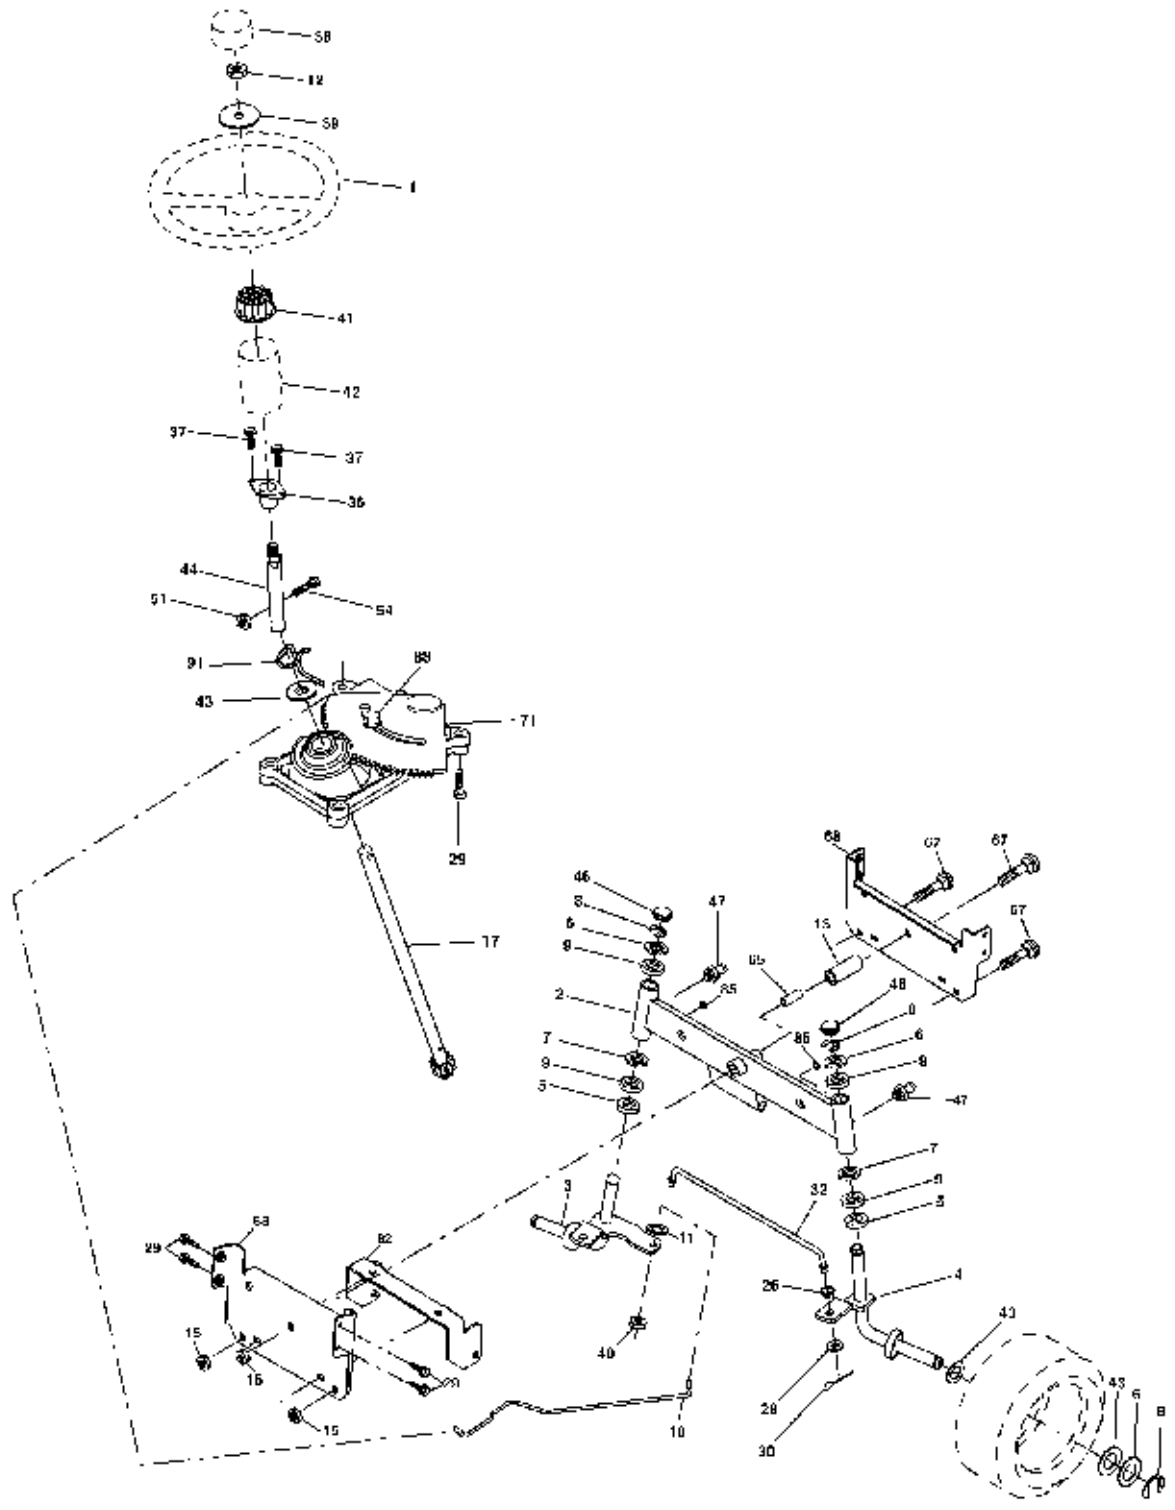

same as 944.601753

Ref #	Part Number	Qty.	Description
1	140044X428		Wheel Steering
2	175131		Axle Asm
3	169840		Spindle Asm LH
4	169839		Spindle Asm RH
5	6266H		Bearing Race Thrust Harden
6	121748X		Washer 25/32 x 1-5/8 x 16 Ga
7	19272016		Washer 27/32 x 1-1/4 x 16 Ga
8	12000029		Ring Klip #t5304-75
9	3366R		Bearing Col Strg Blk
10	175121		Link Drag
11	10040600		Washer Lock Hvy Hlcl Spr 3/8
12	73940800		Nut Hex Jam Toplock 1/2-20 Unf
13	136518		Spacer earing Axle Front
15	145212		Hex flange Lock
17	180641		Shaft Asm Strg
26	126847X		Bushing Link Drag Blk LR
28	19131416		Washer 13/32 x 7/8 x 16 Ga
29	17060612		Screw 3/8-16 x 3/4
30	76020412		Pin Cotter 1/8 x 3/4 Cad
32	130465		Rod Tie Wire Form 19 75 Mech
36	155099		Bushing Strg 5/8 Id Dash
37	152927		Screw
38	140045X428		Cap Wheel Steer Ayp
39	19183812		Washer 9/16 x 2-3/8
40	7810H		Nut Lock Center 3/8-24un
41	100711L		Adaptor Wheel Strg
42	145054X428		Boot Dash Mtl Steering Blk
43	121749X		Washer 25/32 X 1 1/4 X 16 Ga
44	180640		Extension Steering
46	121232X		Cap Spindle Fr Top Blk
47	183226		Fitting Grease
51	73540400		Nut Crownlock 1/4-28
54	71130420		Bolt Hex 1/4-28 Unf x 1-1/4 Gr. 8
65	160367		Spacer Brace Axle
67	72140618		Bolt Fin Hex 5/8-11 unc x 2-3/4
68	169827		Brace Axle
71	175146		Steering Asm.
82	169835		Bracket Susp Chassis Front
85	133835		Fastener Christmas Tree
88	175118		Bolt Shoulder 7/16-20
91	175553		Clip Steering