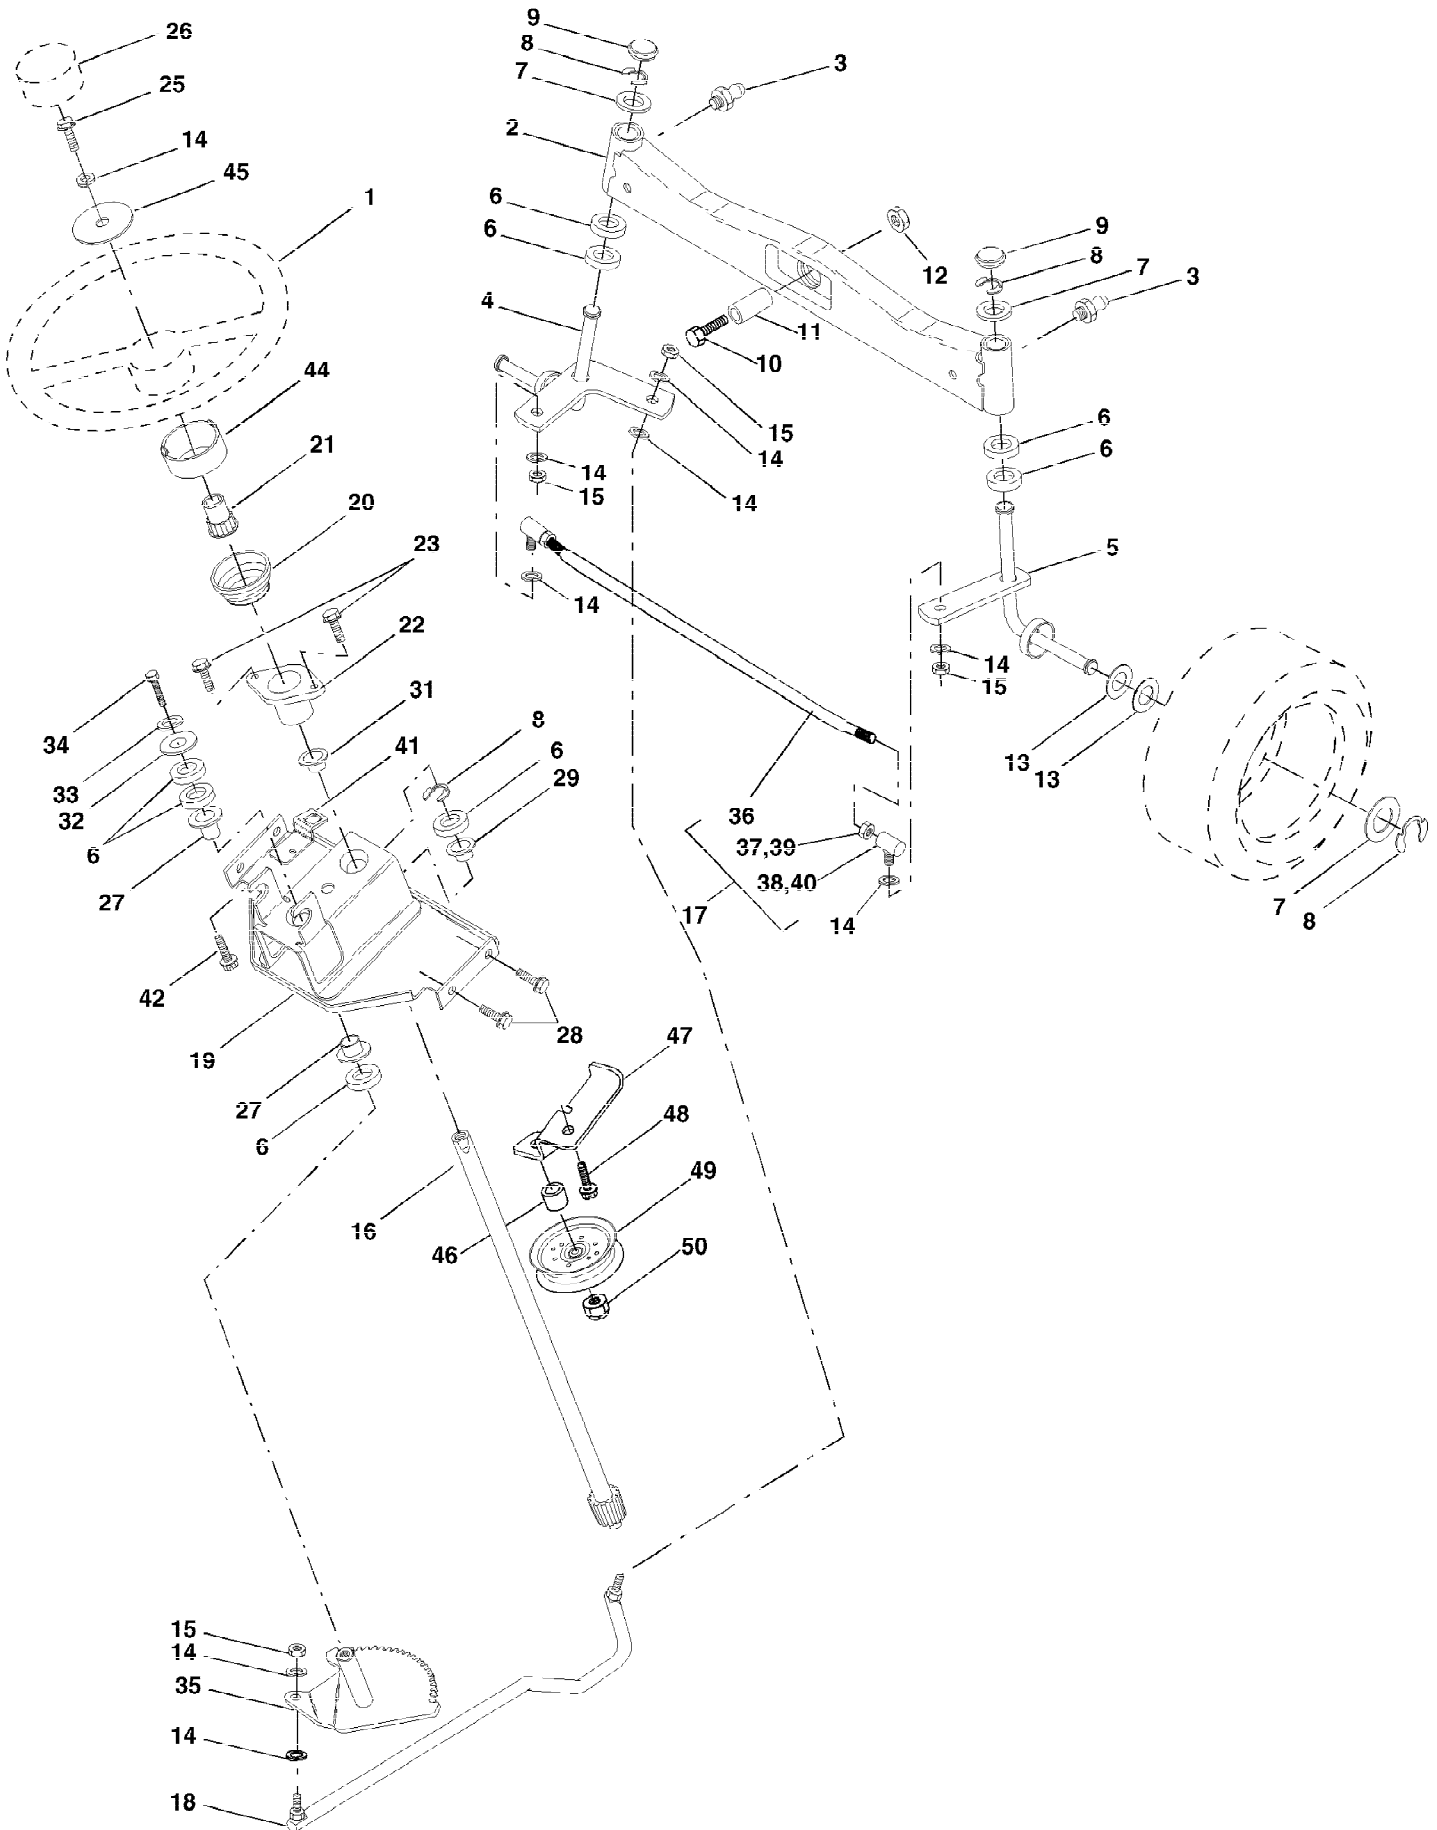

PRGT22H48A (2001)  
Steering Assembly

| Ref # | Part Number | Qty | Description                     |
|-------|-------------|-----|---------------------------------|
| 1     | 159944X428  |     | Wheel, Steering                 |
| 2     | 178557      |     | Axle Asm., Front                |
| 3     | 6855M       |     | Fitting, Grease                 |
| 4     | 161849      |     | Spindle Asm, LH                 |
| 5     | 161848      |     | Spindle Asm., RH                |
| 6     | 6266H       |     | Bearing, Race Thrust Harden     |
| 7     | 121748X     |     | Washer 25/32 x 1-5/8 x 16 Ga.   |
| 8     | 12000029    |     | Ring, Klip #T5304-75            |
| 9     | 121232X     |     | Cap, Spindle                    |
| 10    | 74781044    |     | Bolt, Fin Hex 5/8-11 x 2-3/4    |
| 11    | 136518      |     | Spacer, Brg. Axle Front         |
| 12    | 73901000    |     | Nut, Lock Flange 5/8-11 Unc     |
| 13    | 121749X     |     | Washer 25/32 x 1-1/4 x 16 Ga.   |
| 14    | 10040600    |     | Washer, Lock Hvy Hlcl Spr 3/8   |
| 15    | 7810H       |     | Nut Lock Center 3/8-24 Unf      |
| 16    | 145103      |     | Shaft Asm., Steering            |
| 17    | 137347      |     | Rd Asm. Tie Ball                |
| 18    | 175572      |     | Draglink, Ball Joint Solid Vgt  |
| 19    | 156011      |     | Support Asm., Steering Vgt      |
| 20    | 163887X428  |     | Boot Steering Stealth           |
| 21    | 159945      |     | Adapter, Wheel Steering         |
| 22    | 155105      |     | Bushing, Strg.                  |
| 23    | 152927      |     | Screw                           |
| 25    | 74780616    |     | Bolt, Fin Hex 3/8-16 x 1 Gr. 5  |
| 26    | 159946X428  |     | Insert Cap Strg WH              |
| 27    | 3366R       |     | Bearing, Col. Strg.             |
| 28    | 17000612    |     | Screw Hexwsh thdr 3/8-16 x 3/4  |
| 29    | 104239X     |     | Bearing, Flange                 |
| 31    | 138136      |     | Bushing, Nyliner Snap           |
| 32    | 19111610    |     | Washer 11/32 x 1 x 10 Ga.       |
| 33    | 10040500    |     | Washer, Lock Hvy Hlcl Spr 5/16  |
| 34    | 74780512    |     | Bolt, Hex Hd 5/16-18 x 3/4      |
| 35    | 138059      |     | Gear, Sector Steering           |
| 36    | 137156      |     | Tie Rod                         |
| 37    | 73360600    |     | Nut Hex Jam 3/8-24 Unf          |
| 38    | 109850X     |     | Joint Asm. Ball RH Service      |
| 39    | 73700600    |     | Nut Hex Jam 3/8-24 Unf LH       |
| 40    | 109851X     |     | Joint Asm. Ball LH Service      |
| 41    | 155246      |     | Bracket Switch Interlock Vgt 97 |
| 42    | 17490508    |     | Screw Thdrol 5/16-18 x 1/2 Tyt  |
| 44    | 160135X428  |     | Extension Steering              |
| 45    | 19132411    |     | Washer 13/32 x 1-1/2 x 11 Ga.   |
| 46    | 178291      |     | Spacer                          |
| 47    | 177863      |     | Bracket Asm. Idler Stationary   |
| 48    | 17060612    |     | Screw 3/8-16 x .75              |
| 49    | 131494      |     | Pulley Idler Flat               |
| 50    | 73900600    |     | Nut Lock Flg. 3/8-16 Unc        |