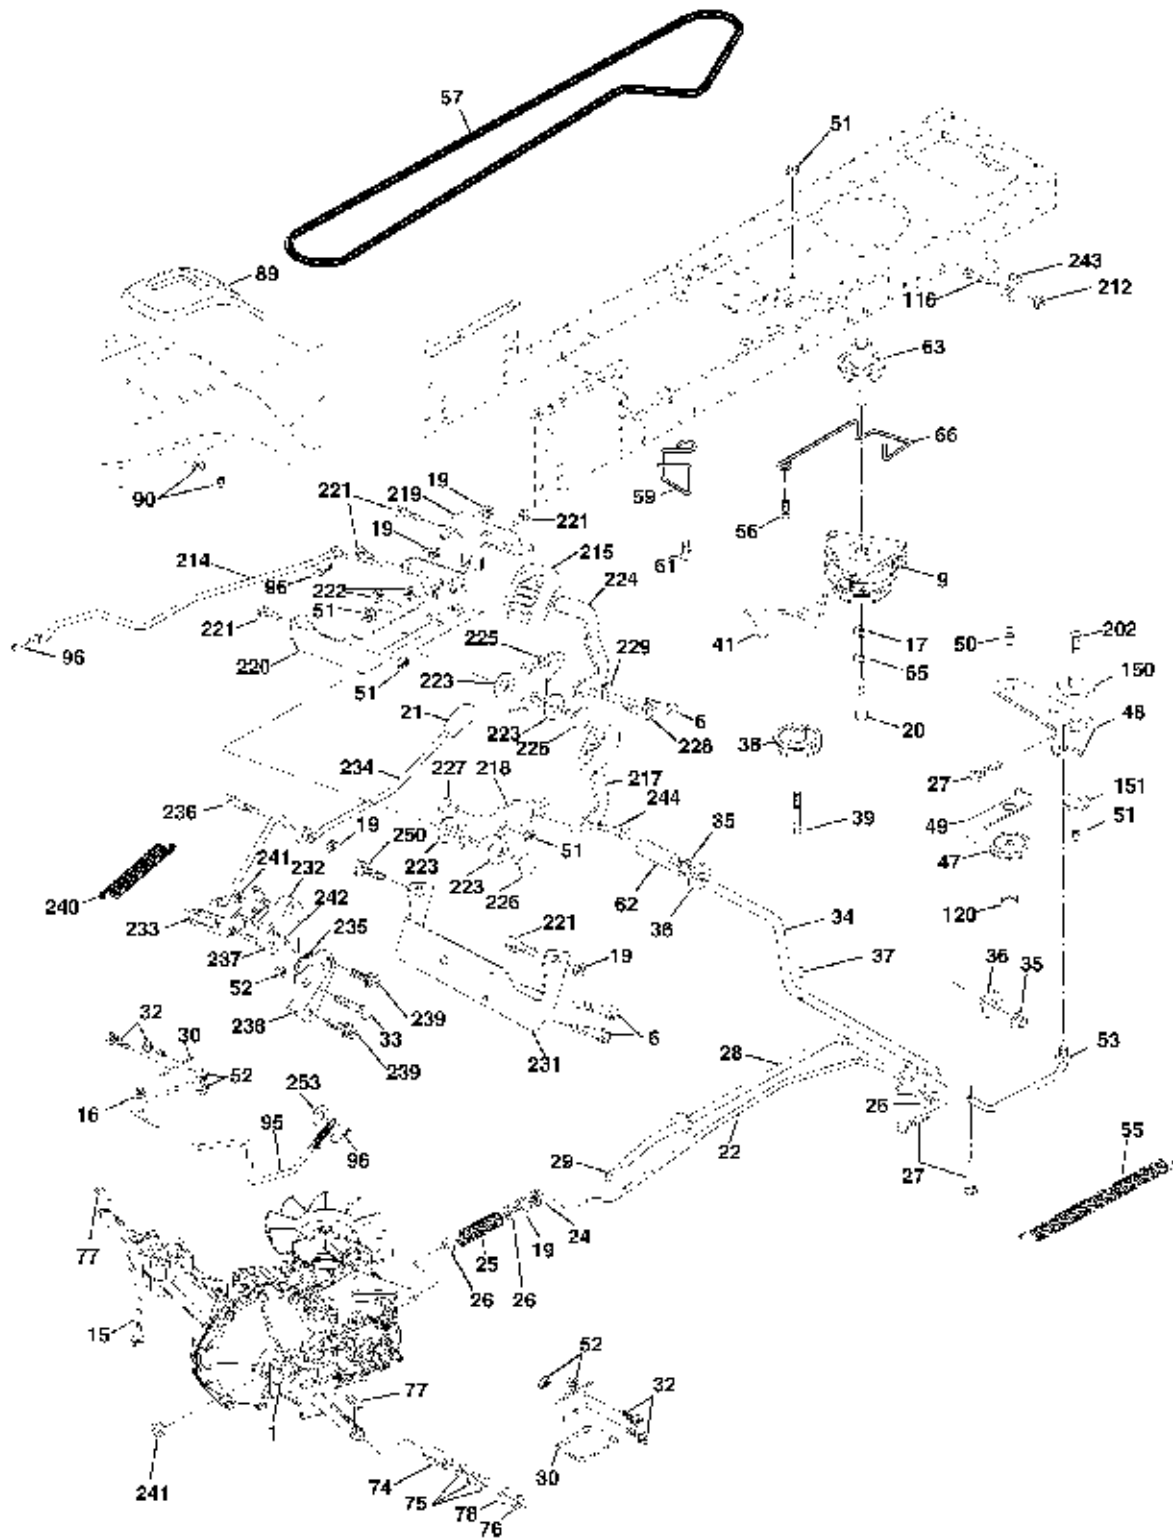

same as 944.602001 except
transaxle is a Hydrogear 336-0510

Ref #	Part Number	Qty.	Description
1			Transaxle Hydro gear Model 323-0510
6	17060512		Screw 5/16-18 x 3/4
9	174367		Clutch Elec
15	74490544		Bolt Hex Flghd 5/16-18 Gr. 5
16	73800500		Nut Lock Hex W/Ins. 5/16-18 Unc
17	126197X		Washer 1-1/2 OD x 15/32 ID x .250
19	73800600		Nut Lock Hex W/Wsh 3/8-16 Unc
20	173937		Bolt Hex 7/16-20 x 4 x Gr. 5-1.5
21	175036X421		Knob Custom Control Cruise
22	175896		Rod, Brake
24	73350600		Nut, Hex Jam 3/8-16 Unc
25	106888X		Spring, Brake Rod
26	19131316		Washer
27	76020412		Pin Cotter 1/8 x 3/4 CAD.
28	175765		Rod, Parking Brake
29	71673		Cap, Brake, Park
30	169592		Bracket, Transaxle
32	74760512		Bolt Hex Hd 5/16-18 Unc x 3/4
33	72140506		Bolt Rdhd Sqnk 5/16-18 Unc x 3/4
34	175578		Shaft, Foot Pedal
35	120183X		Bearing, Nylon
36	19211616		Washer
37	1572H		Pin, Roll
38	179114		Pulley, Composite, Flat
39	74760648		Bolt Fin Hex 3/8-16 Unc x 3
41	175556		Keeper, Belt Idler Flat
47	127783		Pulley, Idler, V-Groove
48	154407		Bellcrank Clutch Grnd Drw Stl
49	123205X		Retainer, Belt
50	74760624		Bolt
51	73680600		Nut Crownlock 3/8-16 UNC
52	73680500		Nut, Crownlock 5/16-18 Unc
53	105710X		Link, Clutch
55	105709X		Spring, Return, Clutch
56	17060620		Screw 3/8-16 x 1-1/4
57	140294		V-Belt, Ground Drive
59	169691		Keeper, Center Span
61	17120614		Screw 3/8-16 x .875
62	8883R		Cover, Pedal
63	175417		Pulley, Engine
65	10040700		Washer
66	154778		Keeper Belt Engine
74	137057		Spacer, Axle
75	121749X		Washer 25/32 x 1-1/4 x 16 Ga.
76	12000001		E-Ring
77	123583X		Key, Square
78	121748X		Washer 25/32 x 1-5/8 x 16 Ga.
89	174901X428		Console, Shift
90	124346X		Nut Self-Thd Wsh-hd 1/4 Zinc
95	180825		Rod Bypass
96	4497H		Retainer Spring 1" Zinc/Cad
116	72140608		Bolt RDHD SQNK 3/8-16 Unc x 1
120	73900600		Nut Lock Flg 3/8-16 Unc
150	175456		Spacer Retainer
151	19133210		Washer 13/32 x 2 x 10 Ga.
202	72110612		Bolt Carr Sh 3/8-16 x 1-1/2 Gr. 5
212	145212		Nut Hex Flange Lock
214	174735		Link Transaxle
215	175646		Cover Pedal Forward
217	179433		Pedal Reverse