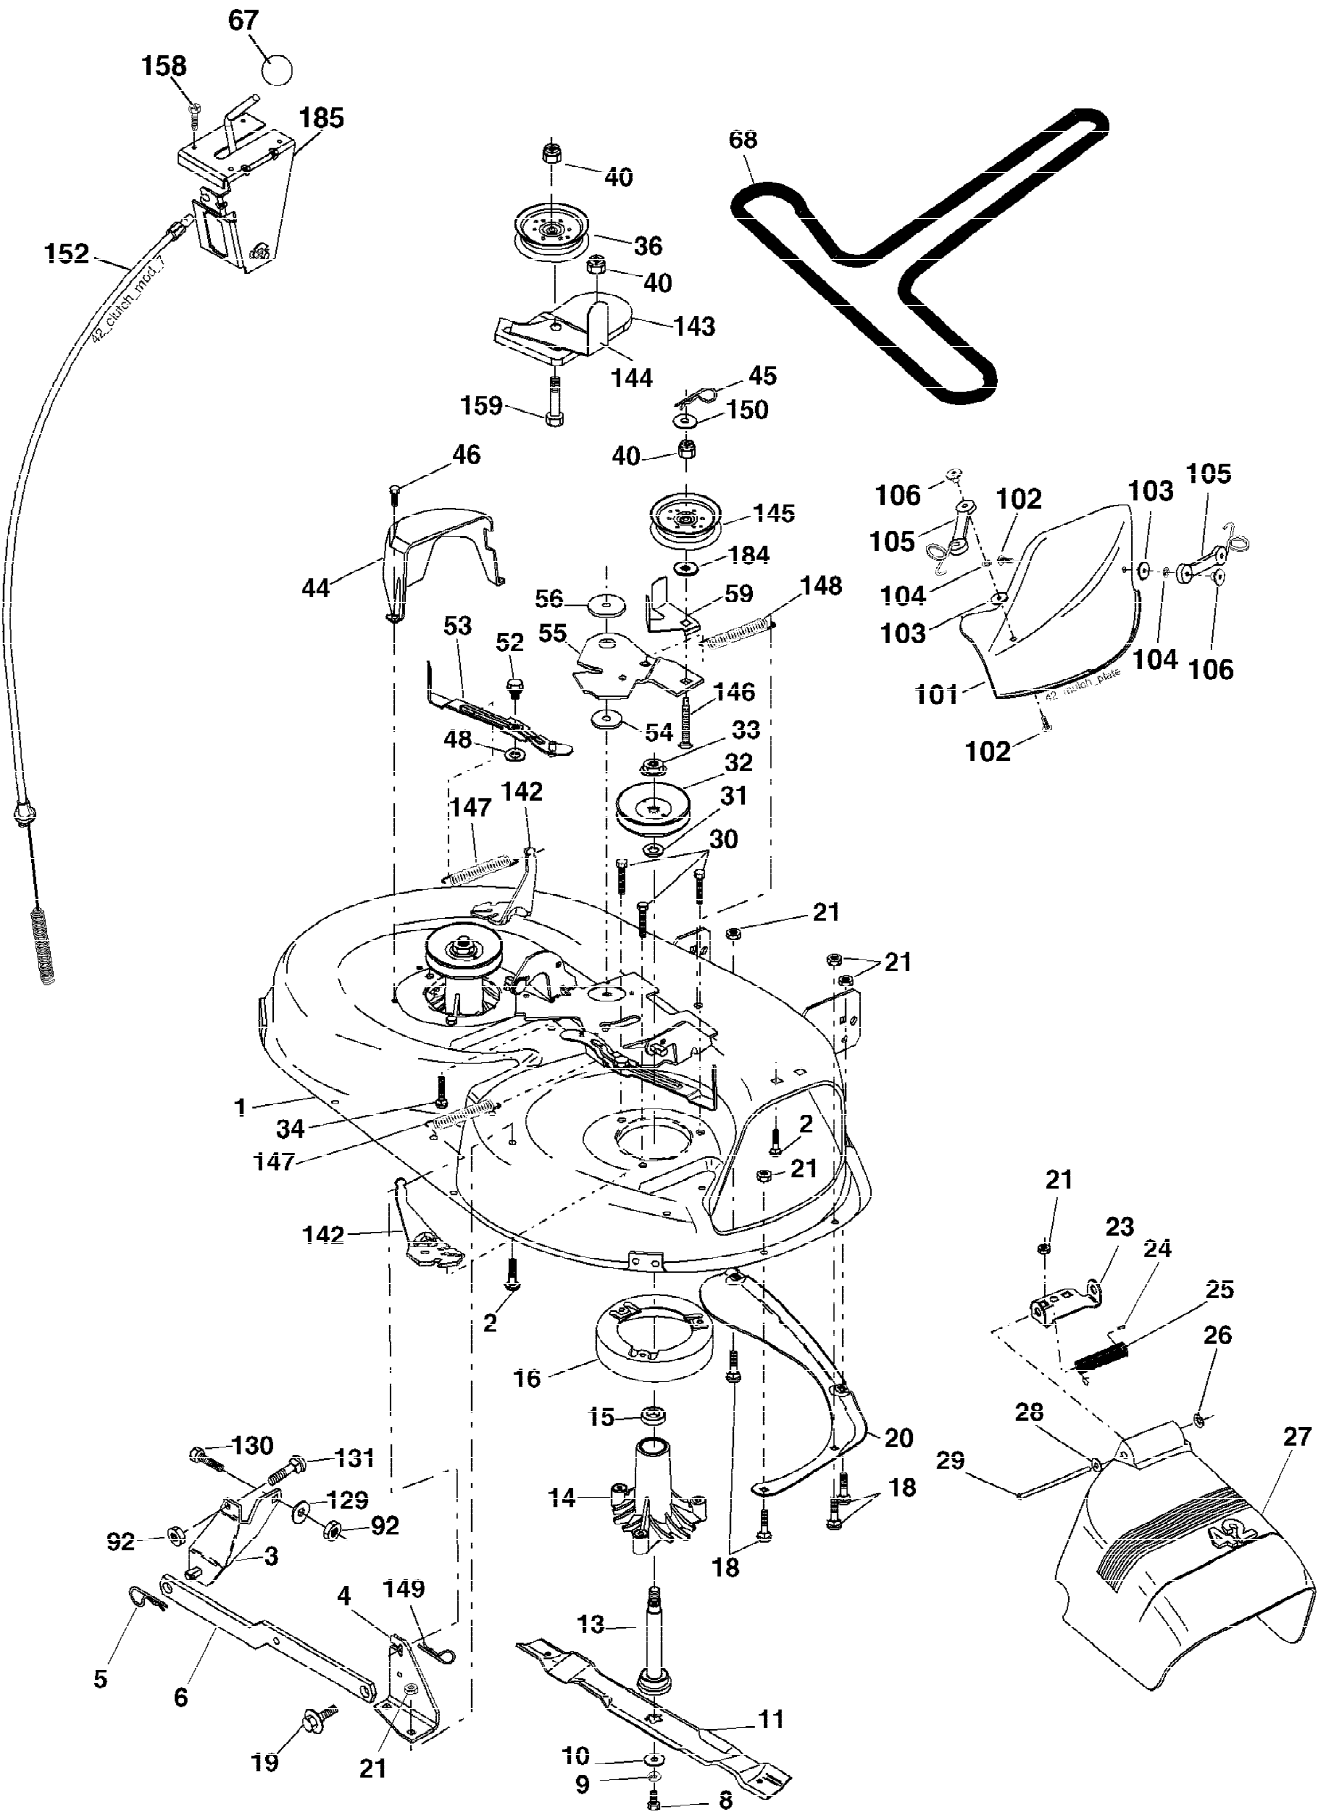

CN1842STA (2004)
Mower Deck

same as a 944.603161 deck

Ref #	Part Number	Qty	Description
1	165892		Mower Deck Assembly, 42"
2	72140506		Bolt
3	138017		Bracket Assembly, Sway Bar, Front
4	165460		Bracket Sway Bar 38/42" Deck
5	4939M		Retainer Spring
6	178024		Bar Sway Deck
8	850857		Bolt, Hex 3/8-24 x 1.25 Gr. 8
9	10030600		Washer, Lock
10	140296		Washer, Hardened
11	134149		Blade, 42" Mulching Std (For mulching mowers only)
	139775		Blade, 42" Mulching Premium (For better wear when mulching)
	138971		Blade, 42" Hi-Lift (For bagging or discharging)
13	137645		Shaft Assembly, Mandrel, Vented
14	128774		Housing, Mandrel, Vented
15	110485X		Bearing, Ball, Mandrel
16	174493		Stripper, Vented Mower Deck
18	72140505		Bolt, Carriage 5/16-18 x 5/8
19	132827		Bolt, Shoulder
20	159770		Baffle, Vortex
21	73680500		Nut Crownlock 5/16-18 Unc
23	177563		Bracket, Deflector
24	105304X		Cap, Sleeve
25	123713X		Spring, Torsion, Deflector
26	110452X		Nut, Push
27	130968X428		Shield, Deflector
28	19111016		Washer 11/32 x 5/8 x 16 Ga.
29	131491		Rod, Hinge
30	173984		Screw Thdrol Washer Head
31	187690		Washer, Spacer
32	173436		Pulley, Mandrel
33	178342		Nut, Toplock, Flanged
34	72110612		Bolt Carr. Sh 3/8-16 x 1-1/2 Gr. 5
36	173438		Pulley, Idler, Flat
40	73900600		Nut Crownlock 3/8-16 Unc
44	140088		Guard, Mandrel, L.H.
45	4497H		Retainer
46	137729		Screw, Thd. Roll 1/4-20 x 5/8
48	133944		Washer, Hardened
52	139888		Bolt, Shoulder 5/16-18 Unc
53	184907		Arm Assembly, Pad, Brake
54	178515		Washer, Hardened
55	155046		Arm, Idler
56	122052X		Spacer, Retainer
59	173442		Guard, TUV Idler
67	106932X		Knob
68	144959		V-Belt
92	73800600		Nut
101	136420		Mulcher Cover
102	71081010		Screw
103	19061216		Washer #10