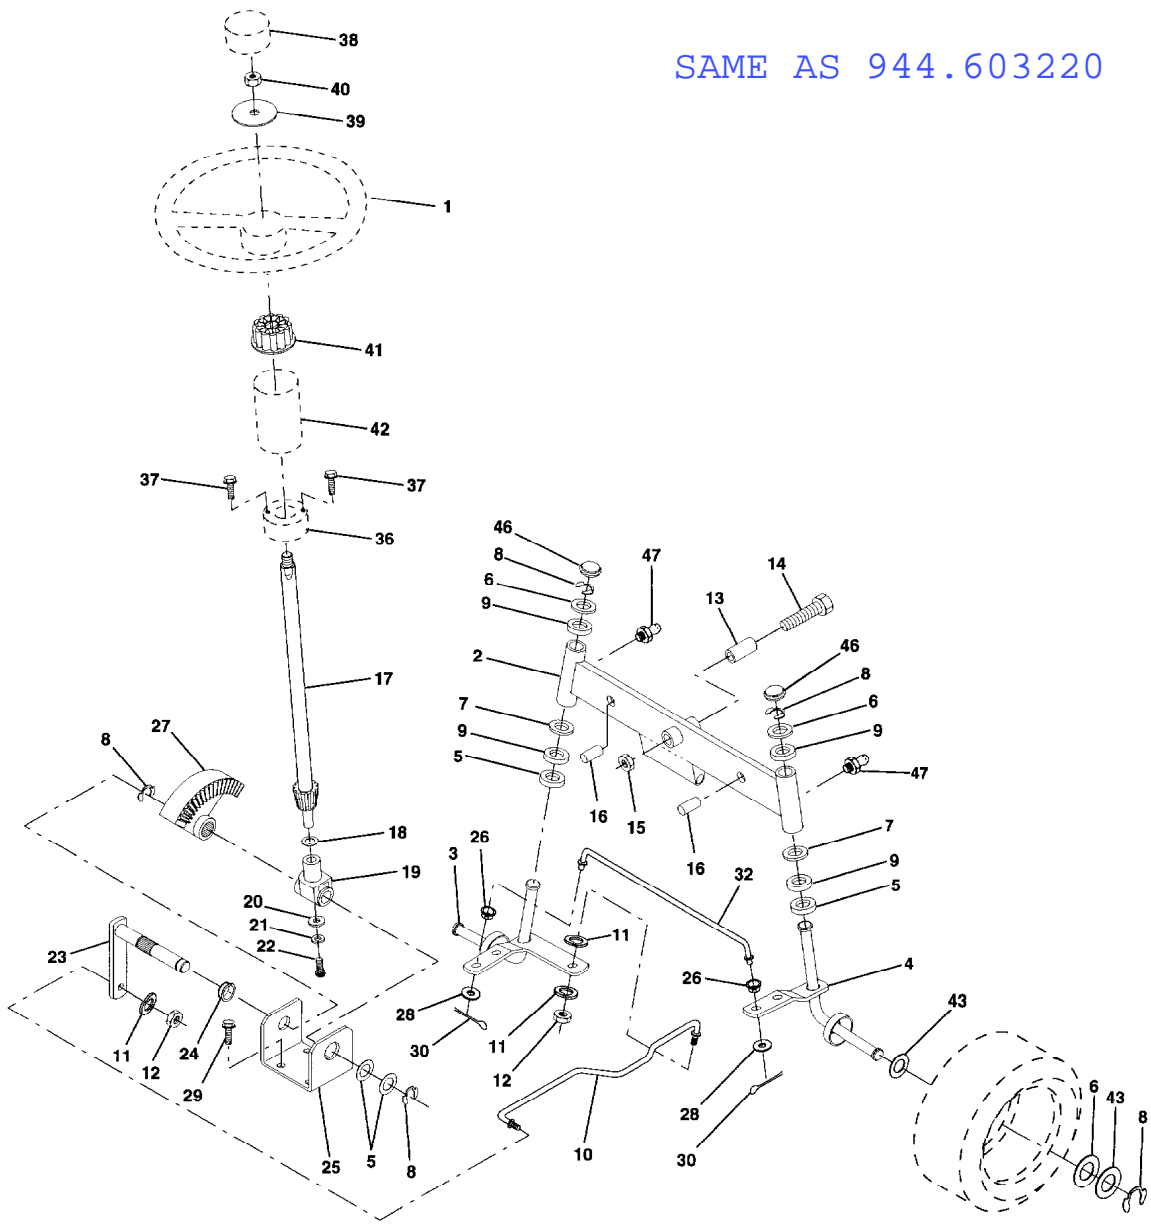

# TRACTOR - - MODEL NUMBER 917.252520

## STEERING ASSEMBLY

SAME AS 944.603220

Ref #	Part Number	Qty	Description
1	139768		SUB= 150547
2	142033		AXLE ASM FRONT
3	135227		SPINDLE LH
4	135228		SPINDLE RH
5	6266H		WASHER .T
6	121748X		WASHER
7	19272016		WASHER
8	12000029		RING
9	3366R		COL. SRTG. BEAR.
10	130468		SUB= 532130468
11	STD551137		WASHER, LOCK
12	73610600		SUB= 7810H
13	110438X		BEARING
14	74011056		BOLT HEX 5/8-11
15	73901000		"NUT-LOC,FLANGE LT"
16	132624		AXLE PIN
17	132614		SHAFT ASM
18	57079		THRUST WASHER
19	124035X		SUPPORT.SHAFT
20	126684X		SUB= 532126684
21	STD551125		WASHER
22	71070410		"SCREW,SPECIAL"
23	127501		SUB= 918127501
24	109816X		NYLINER T
25	124036X		"BRKT,STEERING"
26	126847X		BUSHING.DRAGLINK
27	136874		GEAR SECTOR
28	19131416		WASHER
29	17490612		SCREW
30	STD561210		PIN
32	130465		TIE ROD
36	132196		SUB= 155106
37	STD611005		SCREW
38	139769		CAP WHL STR SEARS
39	19133808		WASHER T
40	STD541537		GRIPCO NUT
41	104820X		ADAPTER-WHEEL LT
42	124417X		BOOT STR SHAFT
43	121749X		WASHER
46	121232X		CAP
47	6855M		ZERK M