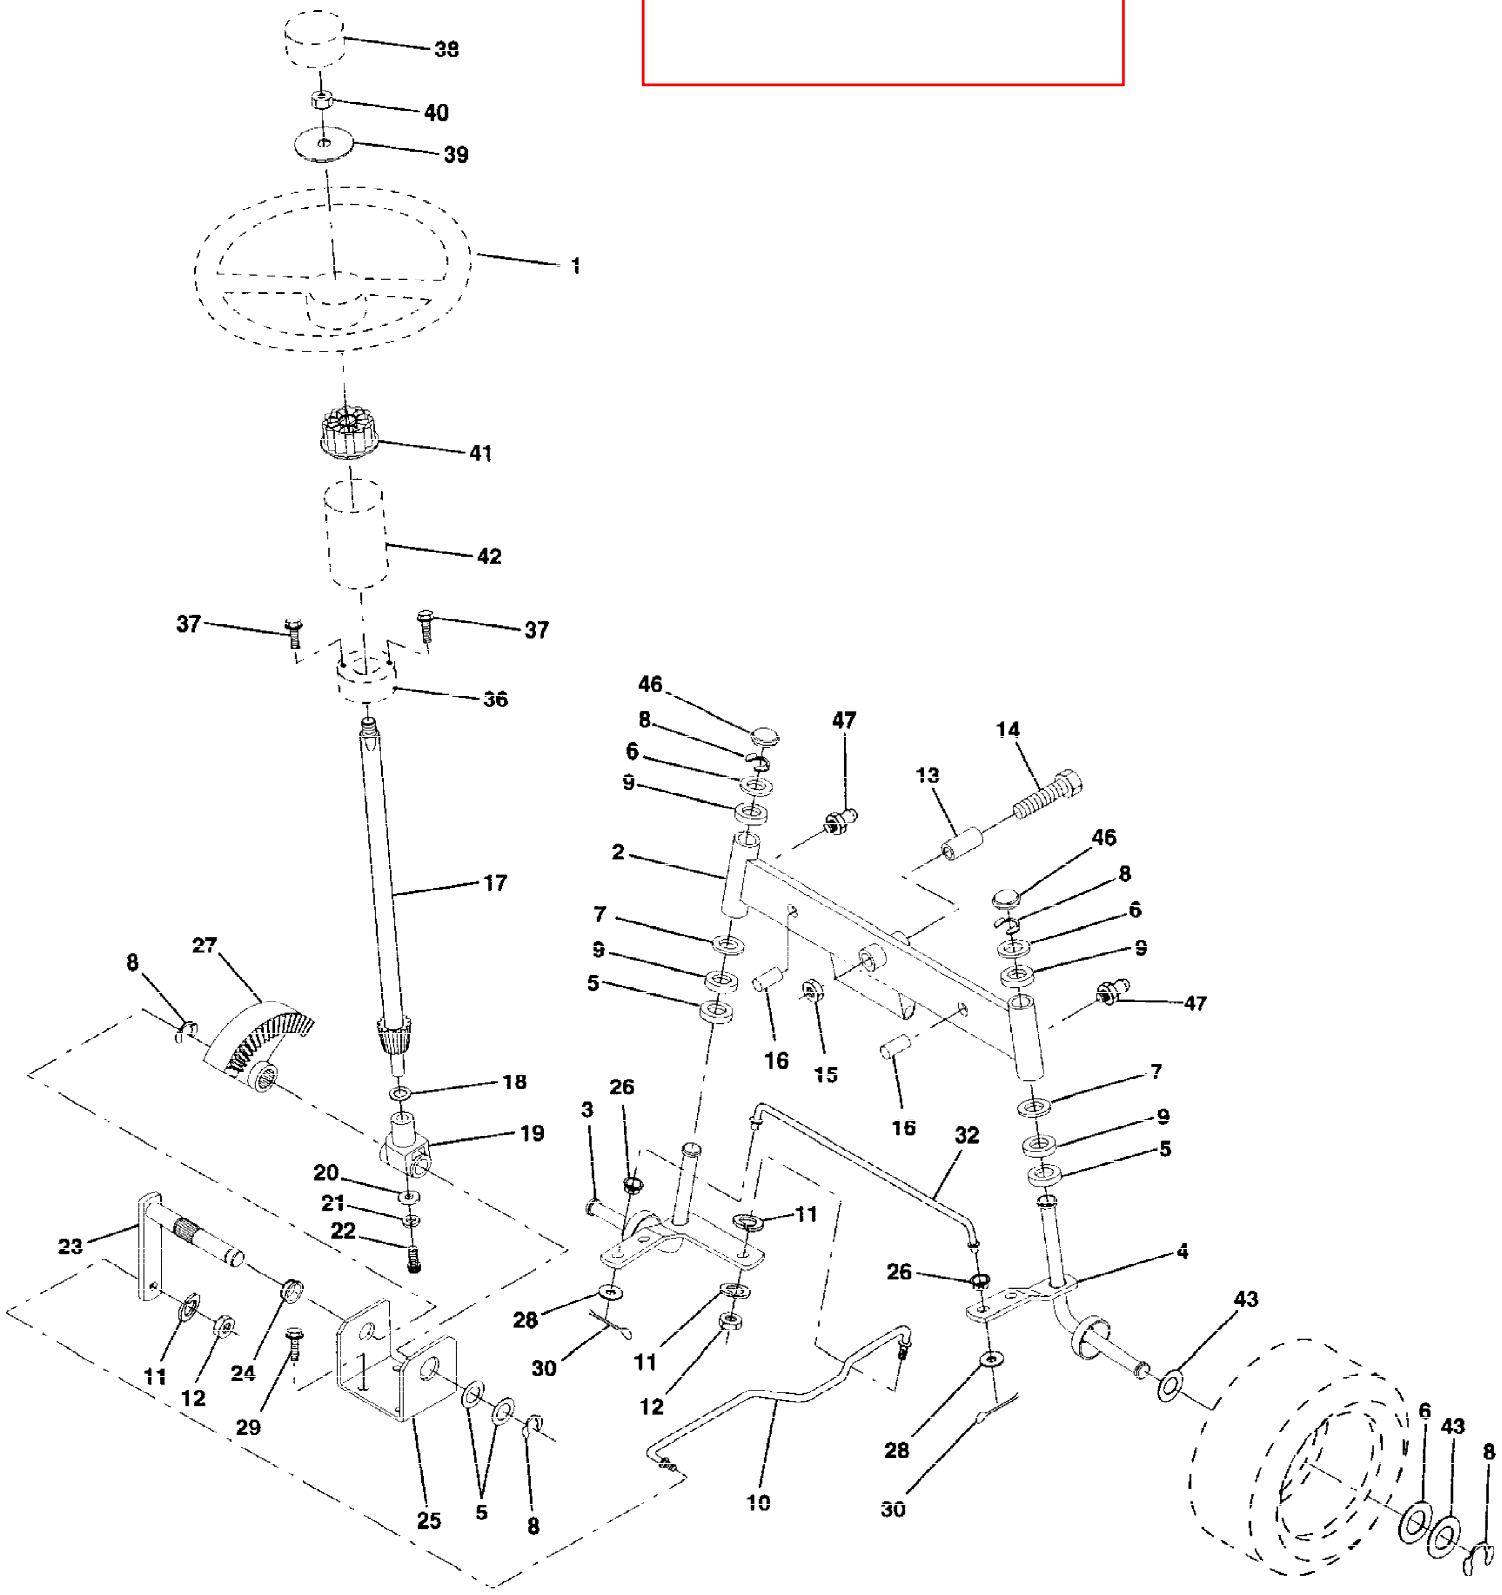

same as 944.603521

Ref #	Part Number	Qty	Description
1	139768		SUB= 150547
2	142033		AXLE ASM FRONT
3	135227		SPINDLE LH
4	135228		SPINDLE RH
5	6266H		WASHER .T
6	121748X		WASHER
7	19272016		WASHER
8	12000029		RING
9	3366R		COL. SRTG. BEAR.
10	130468		SUB= 532130468
11	10040600		LOCKWASHER
12	73610600		SUB= 7810H
13	110438X		BEARING
14	74011056		BOLT HEX 5/8-11
15	73901000		"NUT-LOC,FLANGE LT"
16	132624		AXLE PIN
17	132614		SHAFT ASM
18	57079		THRUST WASHER
19	124035X		SUPPORT.SHAFT
20	126684X		SUB= 532126684
21	10040400		LOCKWASHER
22	71070410		"SCREW,SPECIAL"
23	127501		SUB= 918127501
24	109816X		NYLINER T
25	124036X		"BRKT,STEERING"
26	126847X		BUSHING.DRAGLINK
27	136874		GEAR SECTOR
28	19131416		WASHER
29	17490612		SCREW
30	76020412		COTTER PIN
32	130465		TIE ROD
36	132196		SUB= 155106
37	17431008		SUB= 98000165
38	139769		CAP WHL STR SEARS
39	19133808		WASHER T
40	7810H		GRIPCO NUT
41	104820X		ADAPTER-WHEEL LT
42	124417X		BOOT STR SHAFT
43	121749X		WASHER
46	121232X		CAP
47	6855M		ZERK M