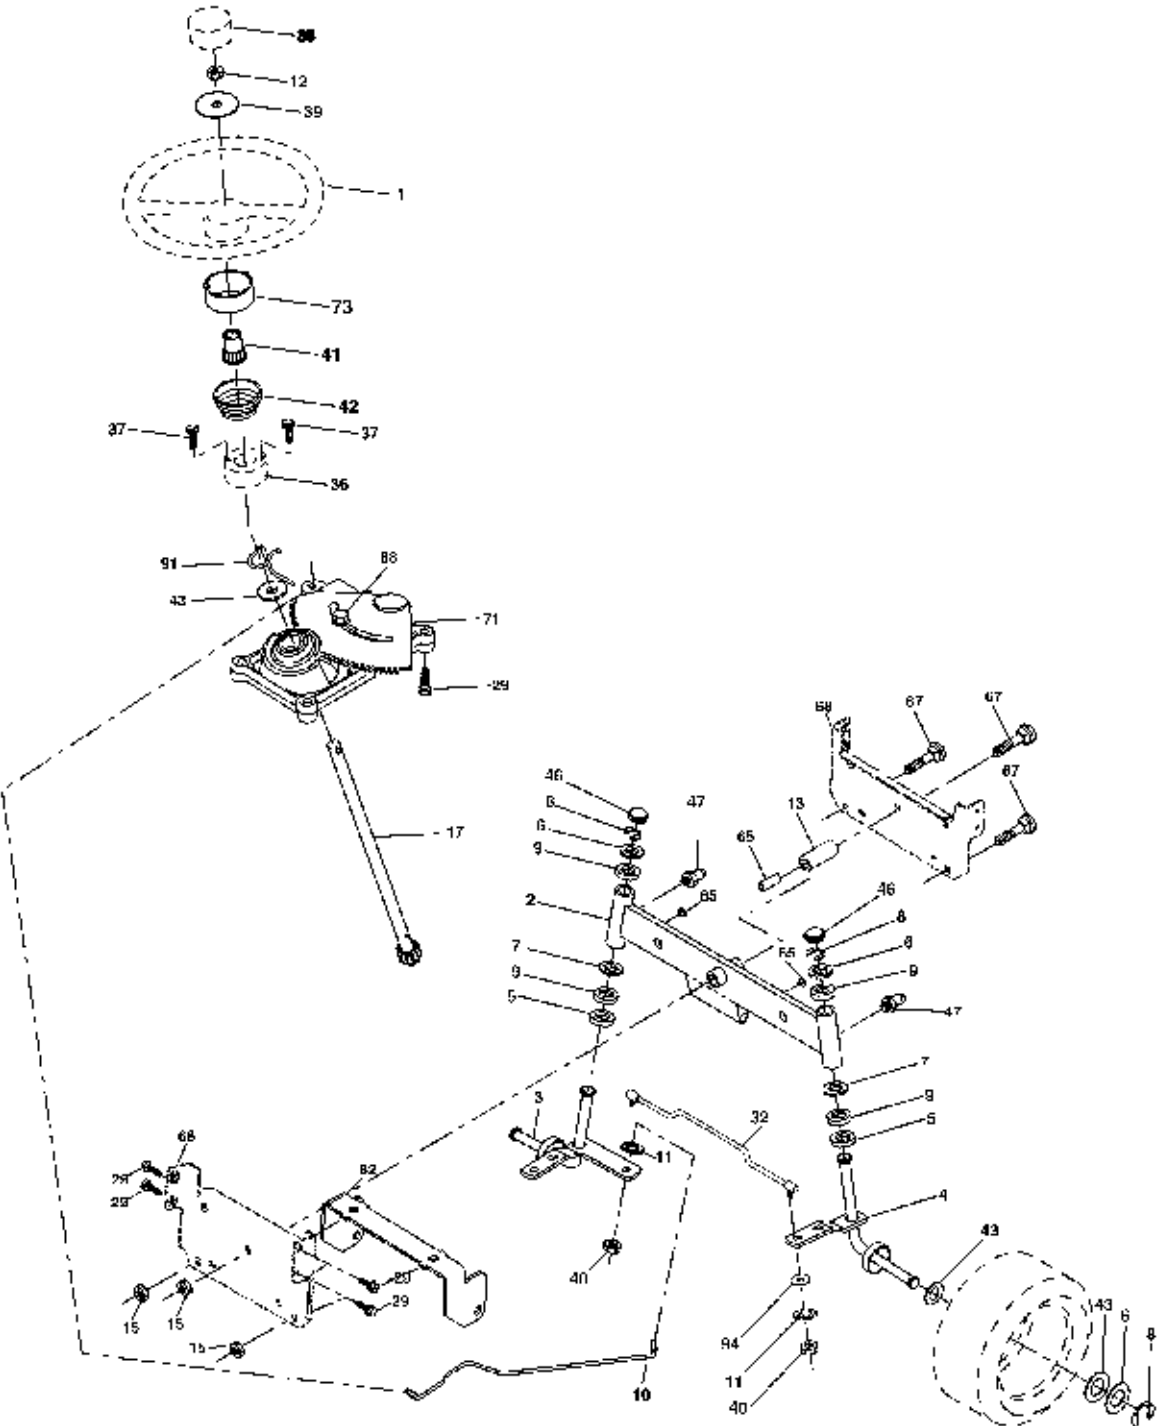

SAME AS 944.603950

Ref #	Part Number	Qty.	Description
1	184704X428		Wheel Steering
2	175131		Axle Asm.
3	169840		Spindle Asm LH
4	169839		Spindle Asm RH
5	6266H		Bearing Race Thrust Harden
6	121748X		Washer 25/32 X 1-5/8 X 16 Ga
7	19272016		Washer 27/32 x 1-1/4 x 16 Ga.
8	12000029		Ring Klip #t5304-75
9	3366R		Bearing
10	175121		Link Drag
11	10040600		Washer Lock Hvy Hlcl Spr 3/8
12	73940800		Nut Hex Jam Toplock 1/2-20 UNF
13	136518		Spacer Brg Axle Front
15	145212		Nut Hex Flange Lock
17	177883		Shaft Asm Strg
29	17060612		Screw 3/8-16 x 3/4
32	180580		Rod Tie
36	155105		Bushing Strg
37	152927		Screw TT #32.5 x 5 x 3/8 Flange
38	159946X428		Cap Wheel Steer
39	19182411		Washer 9/16 x 1-1/2 x 11 Ga.
40	7810H		Nut Lock Center 3/8-24 Unf
41	159945		Adaptor Wheel Strg
42	163888X428		Boot Steering
43	121749X		Washer 25/32 x 1 1/4 x 16 Ga
46	121232X		Cap Spindle Fr Top Blk
47	183226		Fitting Grease
65	160367		Spacer Brace Axle
67	72140618		Bolt Rdhd Sqn 3/8-16 x 2-1/4
68	169827		Brace, Axle
71	175146		Steering Asm.
73	160135X428		Extension Steering
82	169835		Bracket Susp Chassis Front
85	133835		Fastener Christmas Tree
88	175118		Bolt Shoulder 7/16-20 Unc
91	175553		Clip
94	19121414		Washer 3/8 x 7/8 x 14 Ga.