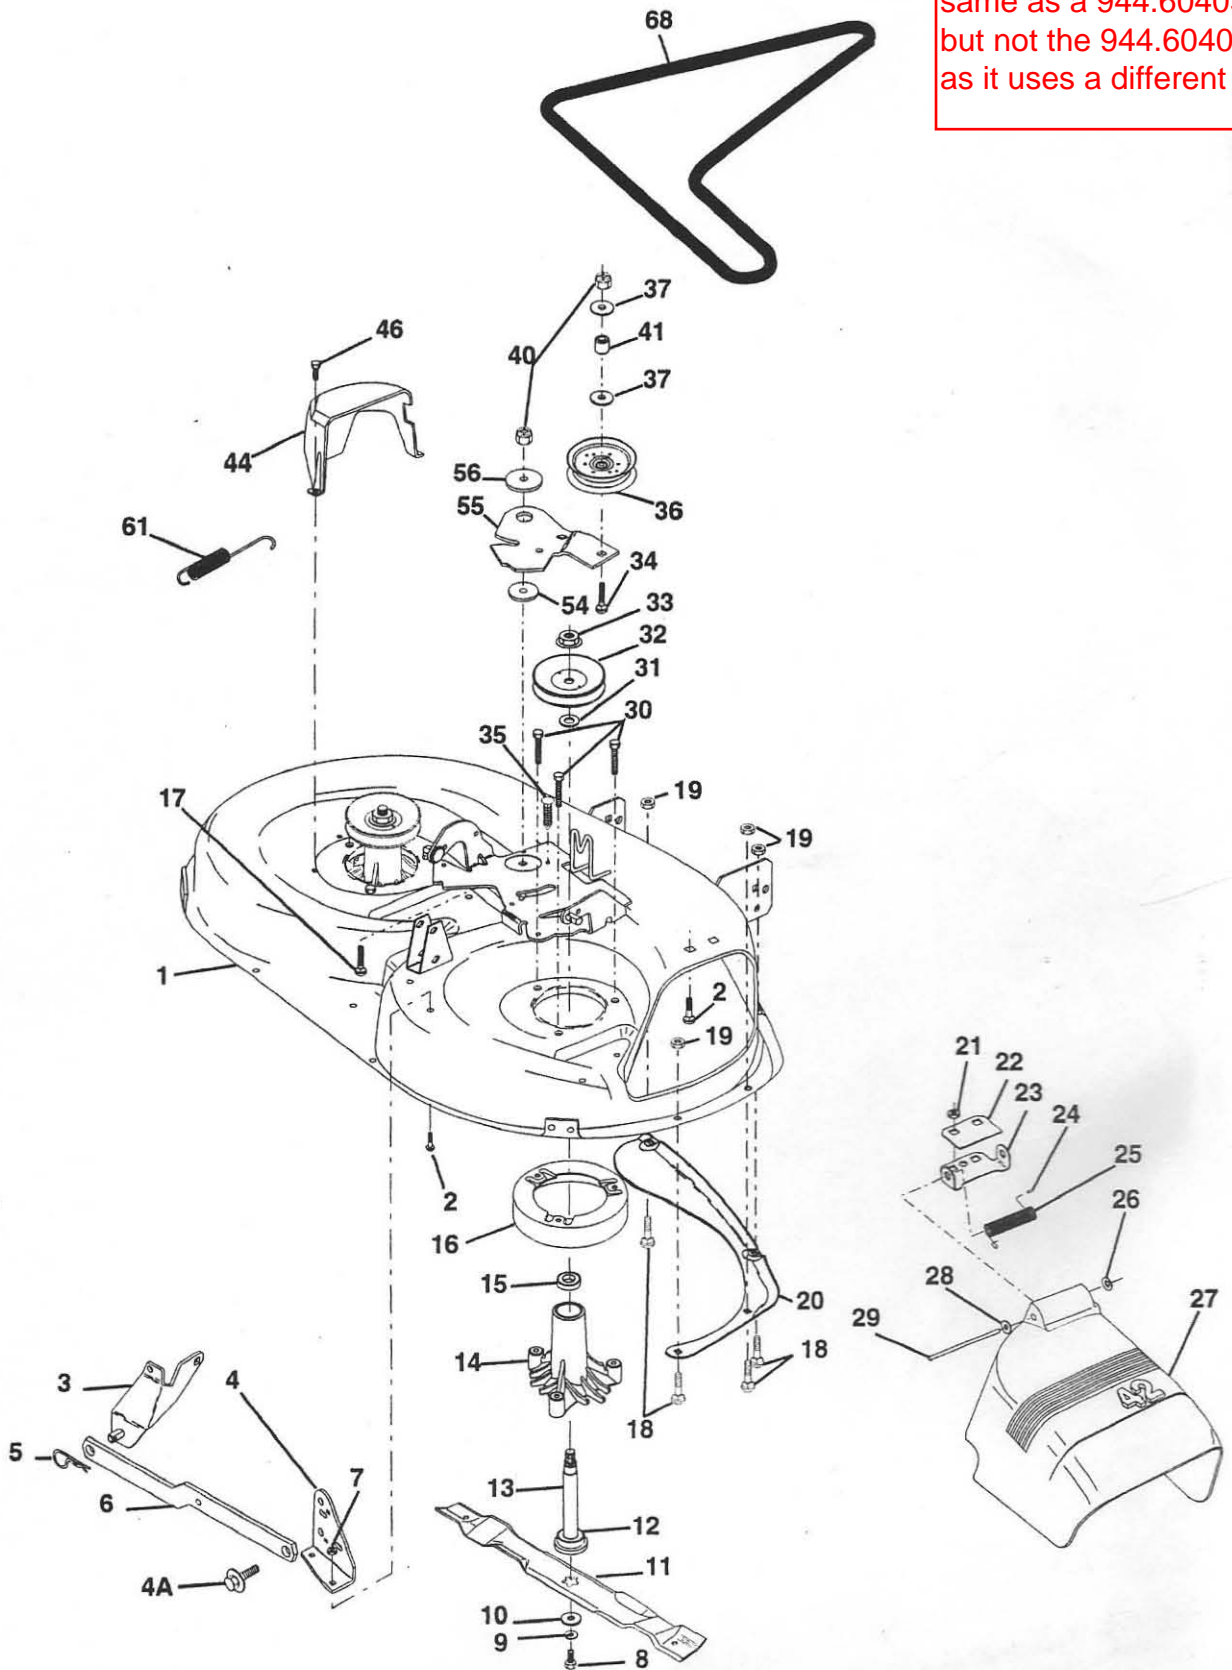

REPAIR PARTS

12.5 HP 42" TRACTOR- -MODEL NO. PP125H42J (PP125H42JA),

PRODUCT NO. 954 00 52-41

42" MOWER DECK

same as a 944.604030
but not the 944.604031
as it uses a different belt

REPAIR PARTS

12.5 HP 42" TRACTOR- -MODEL NO. PP125H42J (PP125H42JA),

NOTE: All component dimensions given in U.S. inches
1 inch = 25.4 mm