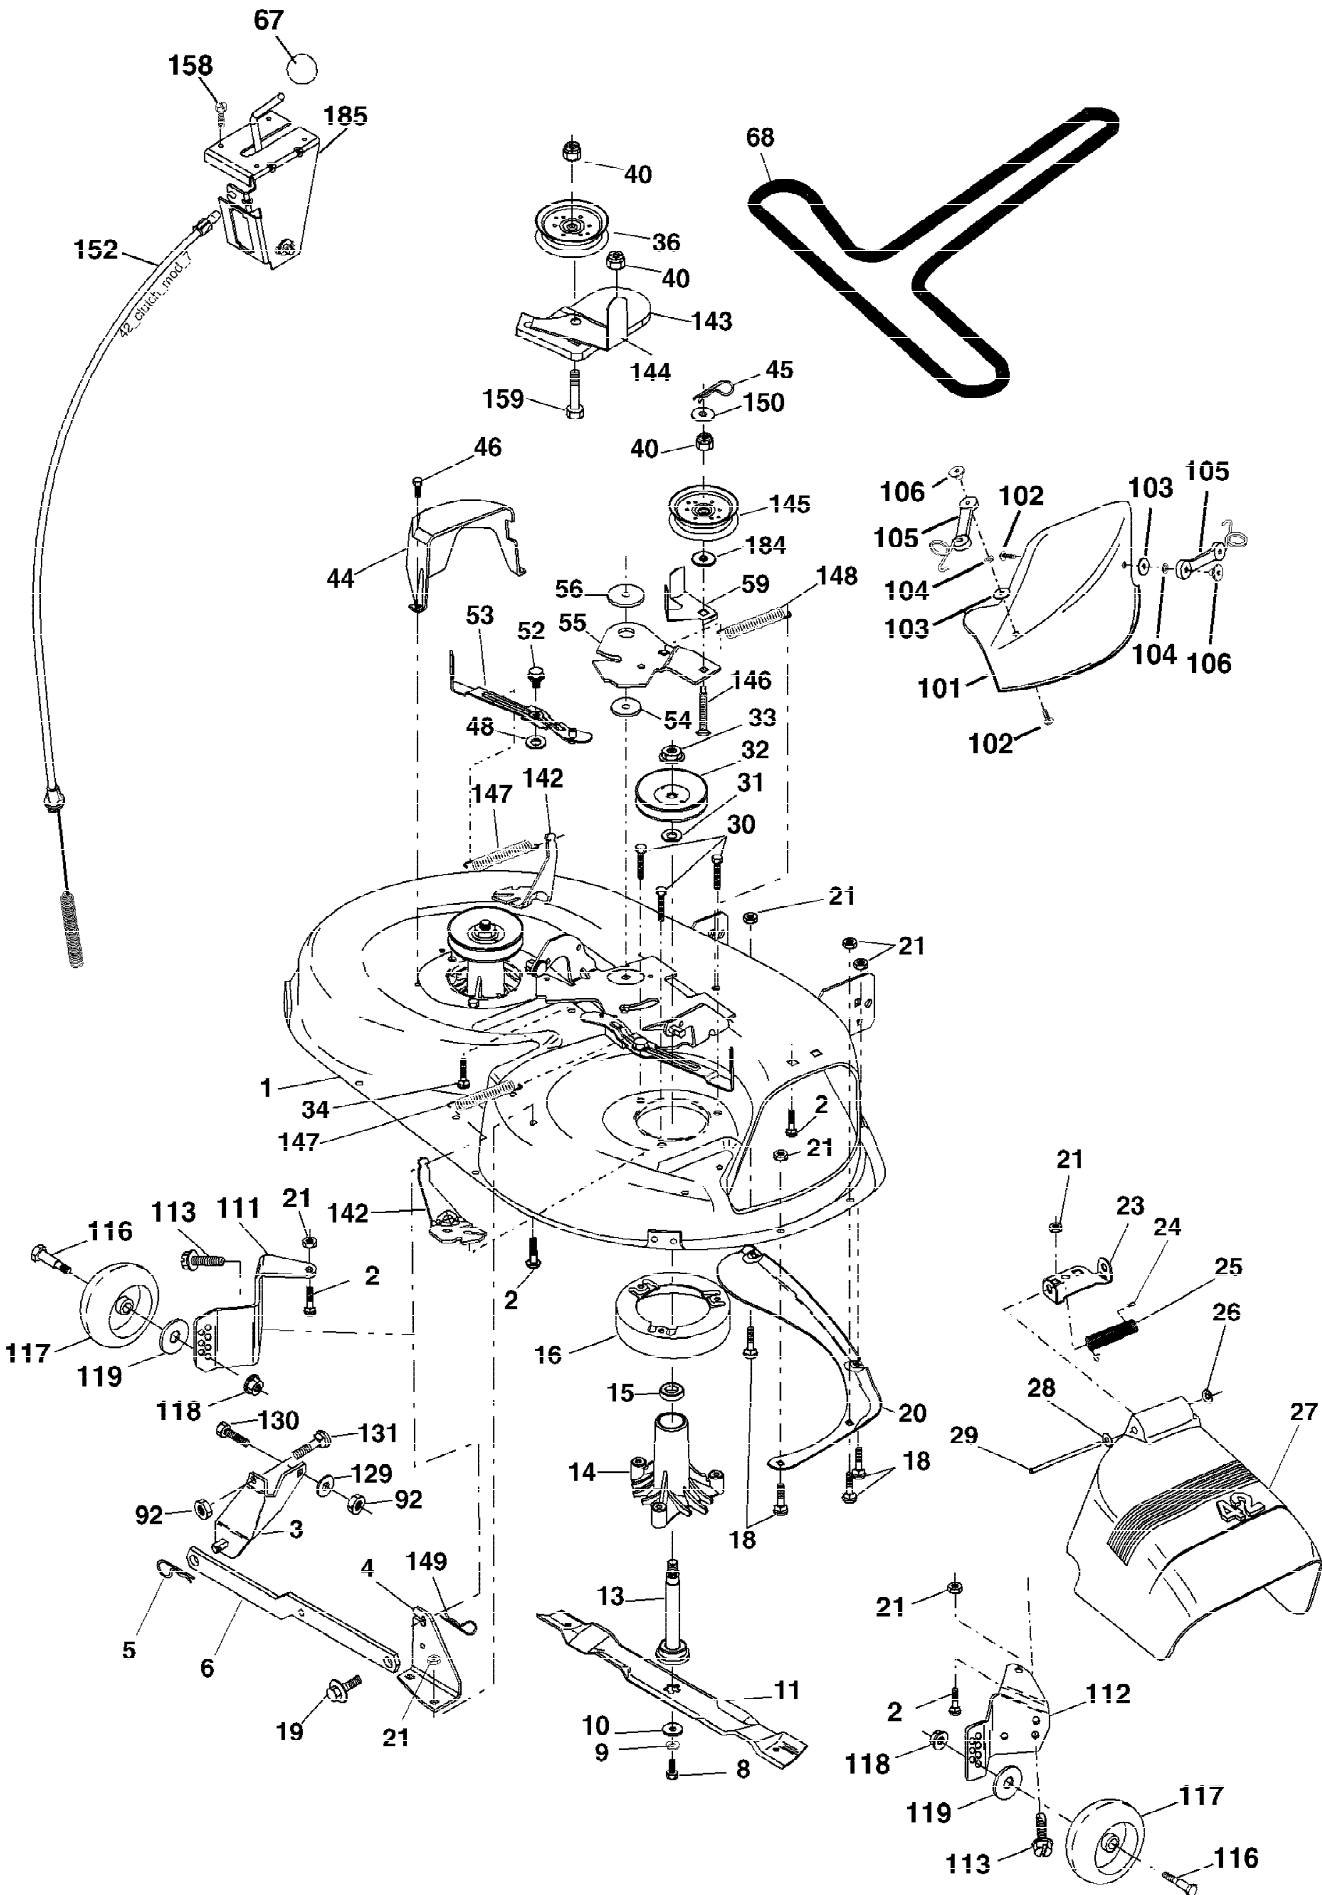

CO18H42STA (2004)
Mower Deck

Ref #	Part Number	Qty	Description
1	165892		Mower Deck Assembly, 42"
2	72140506		Bolt
3	138017		Bracket Assembly, Sway Bar, Front
4	165460		Bracket Sway Bar 38/42" Deck
5	4939M		Retainer Spring
6	178024		Bar Sway Deck
8	850857		Bolt, Hex 3/8-24 x 1.25 Gr. 8
9	10030600		Washer, Lock
10	140296		Washer, Hardened
11	134149		Blade, 42" Mulching Std (For mulching mowers only)
	139775		Blade, 42" Mulching Premium (For better wear when mulching)
	138971		Blade, 42" Hi-Lift (For bagging or discharging)
13	137645		Shaft Assembly, Mandrel, Vented
14	128774		Housing, Mandrel, Vented
15	110485X		Bearing, Ball, Mandrel
16	174493		Stripper, Vented Mower Deck
18	72140505		Bolt, Carriage 5/16-18 x 5/8
19	132827		Bolt, Shoulder
20	159770		Baffle, Vortex
21	73680500		Nut Crownlock 5/16-18 Unc
23	177563		Bracket, Deflector
24	105304X		Cap, Sleeve
25	123713X		Spring, Torsion, Deflector
26	110452X		Nut, Push
27	130968X428		Shield, Deflector
28	19111016		Washer 11/32 x 5/8 x 16 Ga.
29	131491		Rod, Hinge
30	173984		Screw Thdrol Washer Head
31	187690		Washer, Spacer
32	173436		Pulley, Mandrel
33	178342		Nut, Toplock, Flanged
34	72110612		Bolt Carr. Sh 3/8-16 x 1-1/2 Gr. 5
36	173438		Pulley, Idler, Flat
40	73900600		Nut Crownlock 3/8-16 Unc
44	140088		Guard, Mandrel, L.H.
45	4497H		Retainer
46	137729		Screw, Thd. Roll 1/4-20 x 5/8
48	133944		Washer, Hardened
52	139888		Bolt, Shoulder 5/16-18 Unc
53	184907		Arm Assembly, Pad, Brake
54	178515		Washer, Hardened
55	155046		Arm, Idler
56	122052X		Spacer, Retainer
59	173442		Guard, TUV Idler
67	171598		Knob
68	144959		V-Belt
92	73800600		Nut
101	136420		Mulcher Cover
102	71081010		Screw
103	19061216		Washer #10