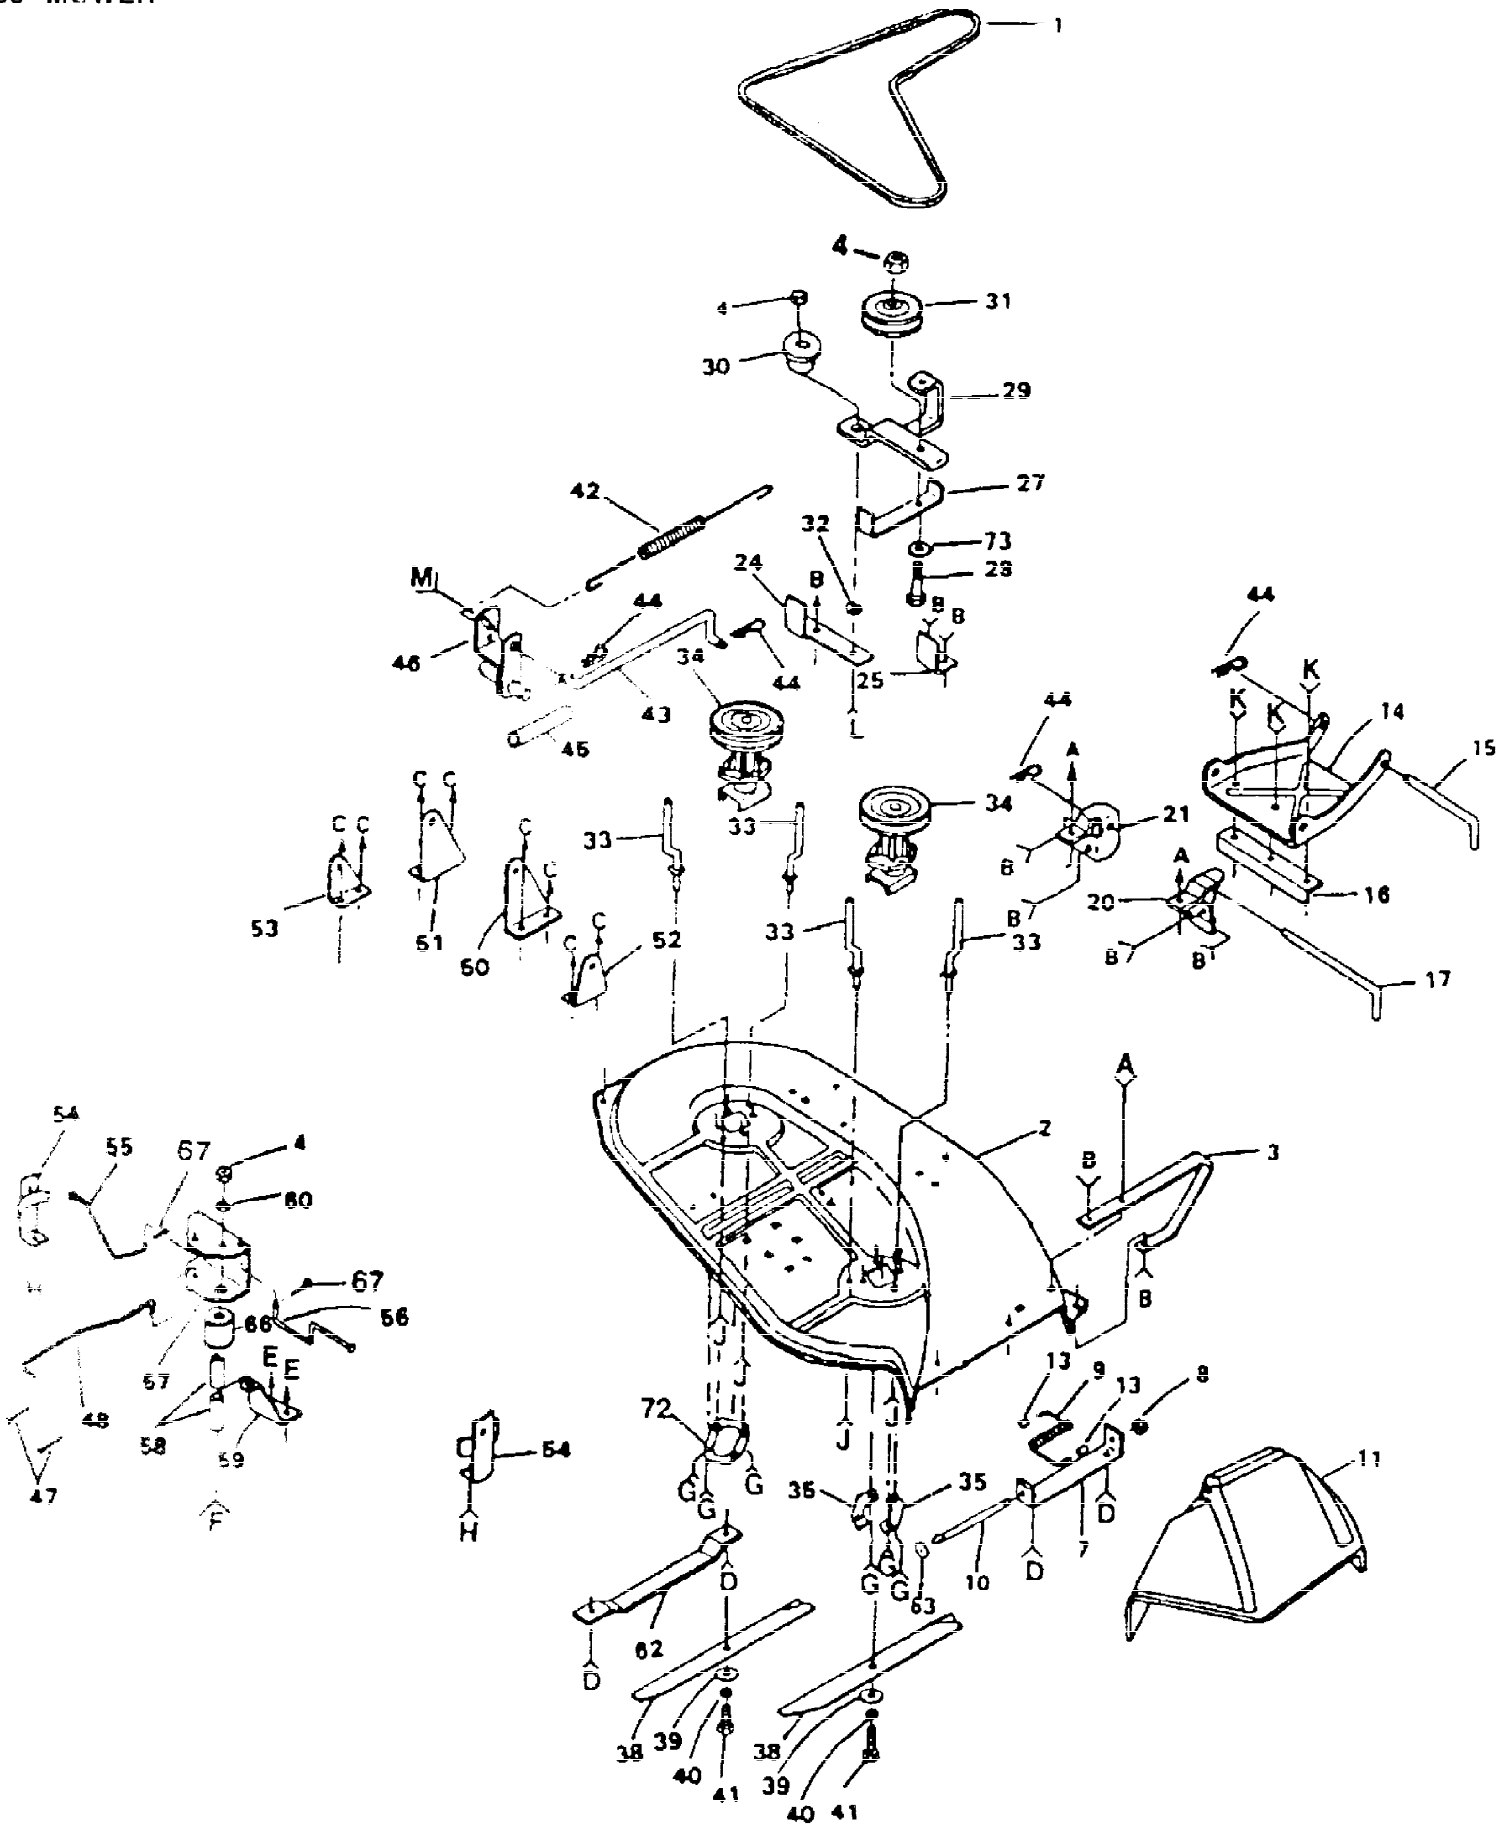

### 12.5 HP LAWN TRACTOR - MODEL NUMBER 3380-14

38" MOWER

Ref #	Part Number	Qty	Description
1	106085X		BELT-V.79.1.MWR
2	121259X		SUB= 144725
3	8417J		SUB= 128772
4	73680600		SUB= 73690600
7	105896X		SUB= 137607
8	110452X		NUT PUSH M
9	106734X		SUB= 123713X
10	106735X		ROD-HINGE T
11	106736X		DEFLECTOR-SHLD T
13	105304X		CAP-SLEEVE LT
14	105662X		LINK.PARALLEL
15	105744X		"ROD, FRT. PARAL T"
16	105872X		LINK STOP
17	109835X		HINGE PIN T
20	109598X		BRACKET RH LT
21	109597X		BRACKET LH T
24	109503X		SUPPORT ARM T
25	109504X		STOP T
27	126756X		GUIDE.BELT
28	74760632		SUB= 74930632
29	127163X		"ARM,IDLER"
30	106902X		SPACER RETAINER
31	123688X		SUB= 121316X
32	106513X		"WASHER, WEAR LT"
33	102669X		BELT KEEPER LT
34	121676X		SUB= 121687X
35	100668L		SUPPORT PLATE LT
38	121263X		"BLADE.38"" HI-LI"
39	19132012		WASHER
40	10030600		SUB= 10040600
41	74610624		BOLT.3/8-24X1-1/2
42	108250X		SPRING LT
43	108235X		ROD LT
44	4921H		SPRING.RETAINER
45	6404J		SPACER T
46	124066X		SUB= 109892X
47	76020616		SUB= 76020624
48	108247X		ROD BRAKE LT
50	108243X		BRACKET LT
51	108241X		BRACKET LT
52	105857X		"BRKT,SUSP RH T"
53	108673X		"BRKT,SUSP REAR LH"
54	106578X		BRAKE LT
55	106463X		"ROD, BRAKE LH LT"
56	108249X		ROD BRAKE LT
57	106456X		"BRK,BRAKE,PVT LT"
58	100672K		SPACER BRAKE LTV
59	100673L		BRACKET SUPT LTV
60	19131614		WASHER
62	7631J		RUNNER-LH M
63	19111016		WASHER
66	122314X		SPACER
67	76020308		SUB= 3145

---

Ref #	Part Number	Qty	Description
72	110445X		SUPPORT T
73	19131316		WASHER
	123928X		MOWER ASSY
	105814X		DECAL.LT
	109820X		DECAL YT
	121349X		DECAL WARNING