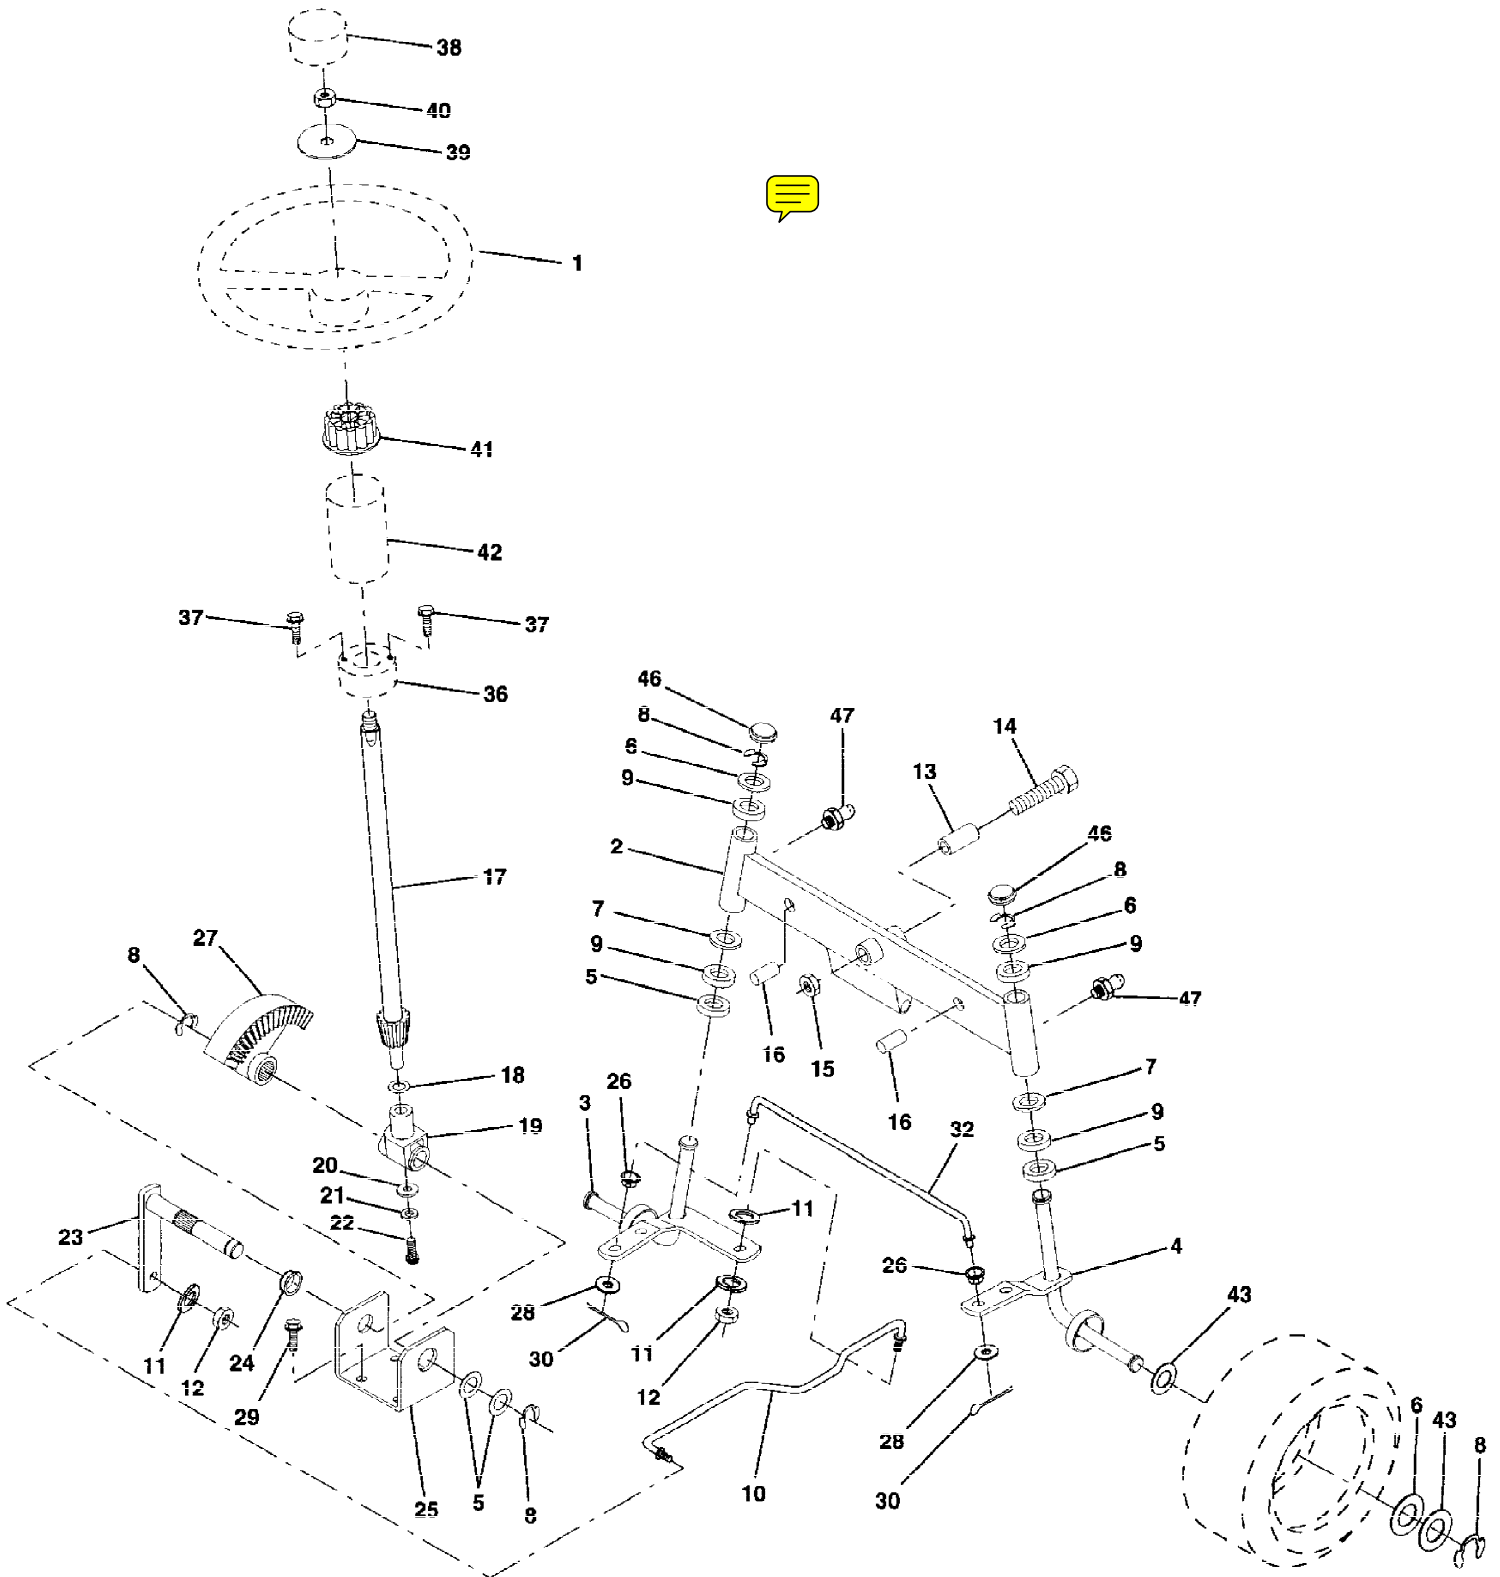

TRACTOR - - MODEL NUMBER 917.252520

STEERING ASSEMBLY

Ref #	Part Number	Qty	Description
1	139768		SUB= 150547
2	142033		AXLE ASM FRONT
3	135227		SPINDLE LH
4	135228		SPINDLE RH
5	6266H		WASHER .T
6	121748X		WASHER
7	19272016		WASHER
8	12000029		RING
9	3366R		COL. SRTG. BEAR.
10	130468		SUB= 532130468
11	STD551137		WASHER, LOCK
12	73610600		SUB= 7810H
13	110438X		BEARING
14	74011056		BOLT HEX 5/8-11
15	73901000		"NUT-LOC,FLANGE LT"
16	132624		AXLE PIN
17	132614		SHAFT ASM
18	57079		THRUST WASHER
19	124035X		SUPPORT.SHAFT
20	126684X		SUB= 532126684
21	STD551125		WASHER
22	71070410		"SCREW,SPECIAL"
23	127501		SUB= 918127501
24	109816X		NYLINER T
25	124036X		"BRKT,STEERING"
26	126847X		BUSHING.DRAGLINK
27	136874		GEAR SECTOR
28	19131416		WASHER
29	17490612		SCREW
30	STD561210		PIN
32	130465		TIE ROD
36	132196		SUB= 155106
37	STD611005		SCREW
38	139769		CAP WHL STR SEARS
39	19133808		WASHER T
40	STD541537		GRIPCO NUT
41	104820X		ADAPTER-WHEEL LT
42	124417X		BOOT STR SHAFT
43	121749X		WASHER
46	121232X		CAP
47	6855M		ZERK M