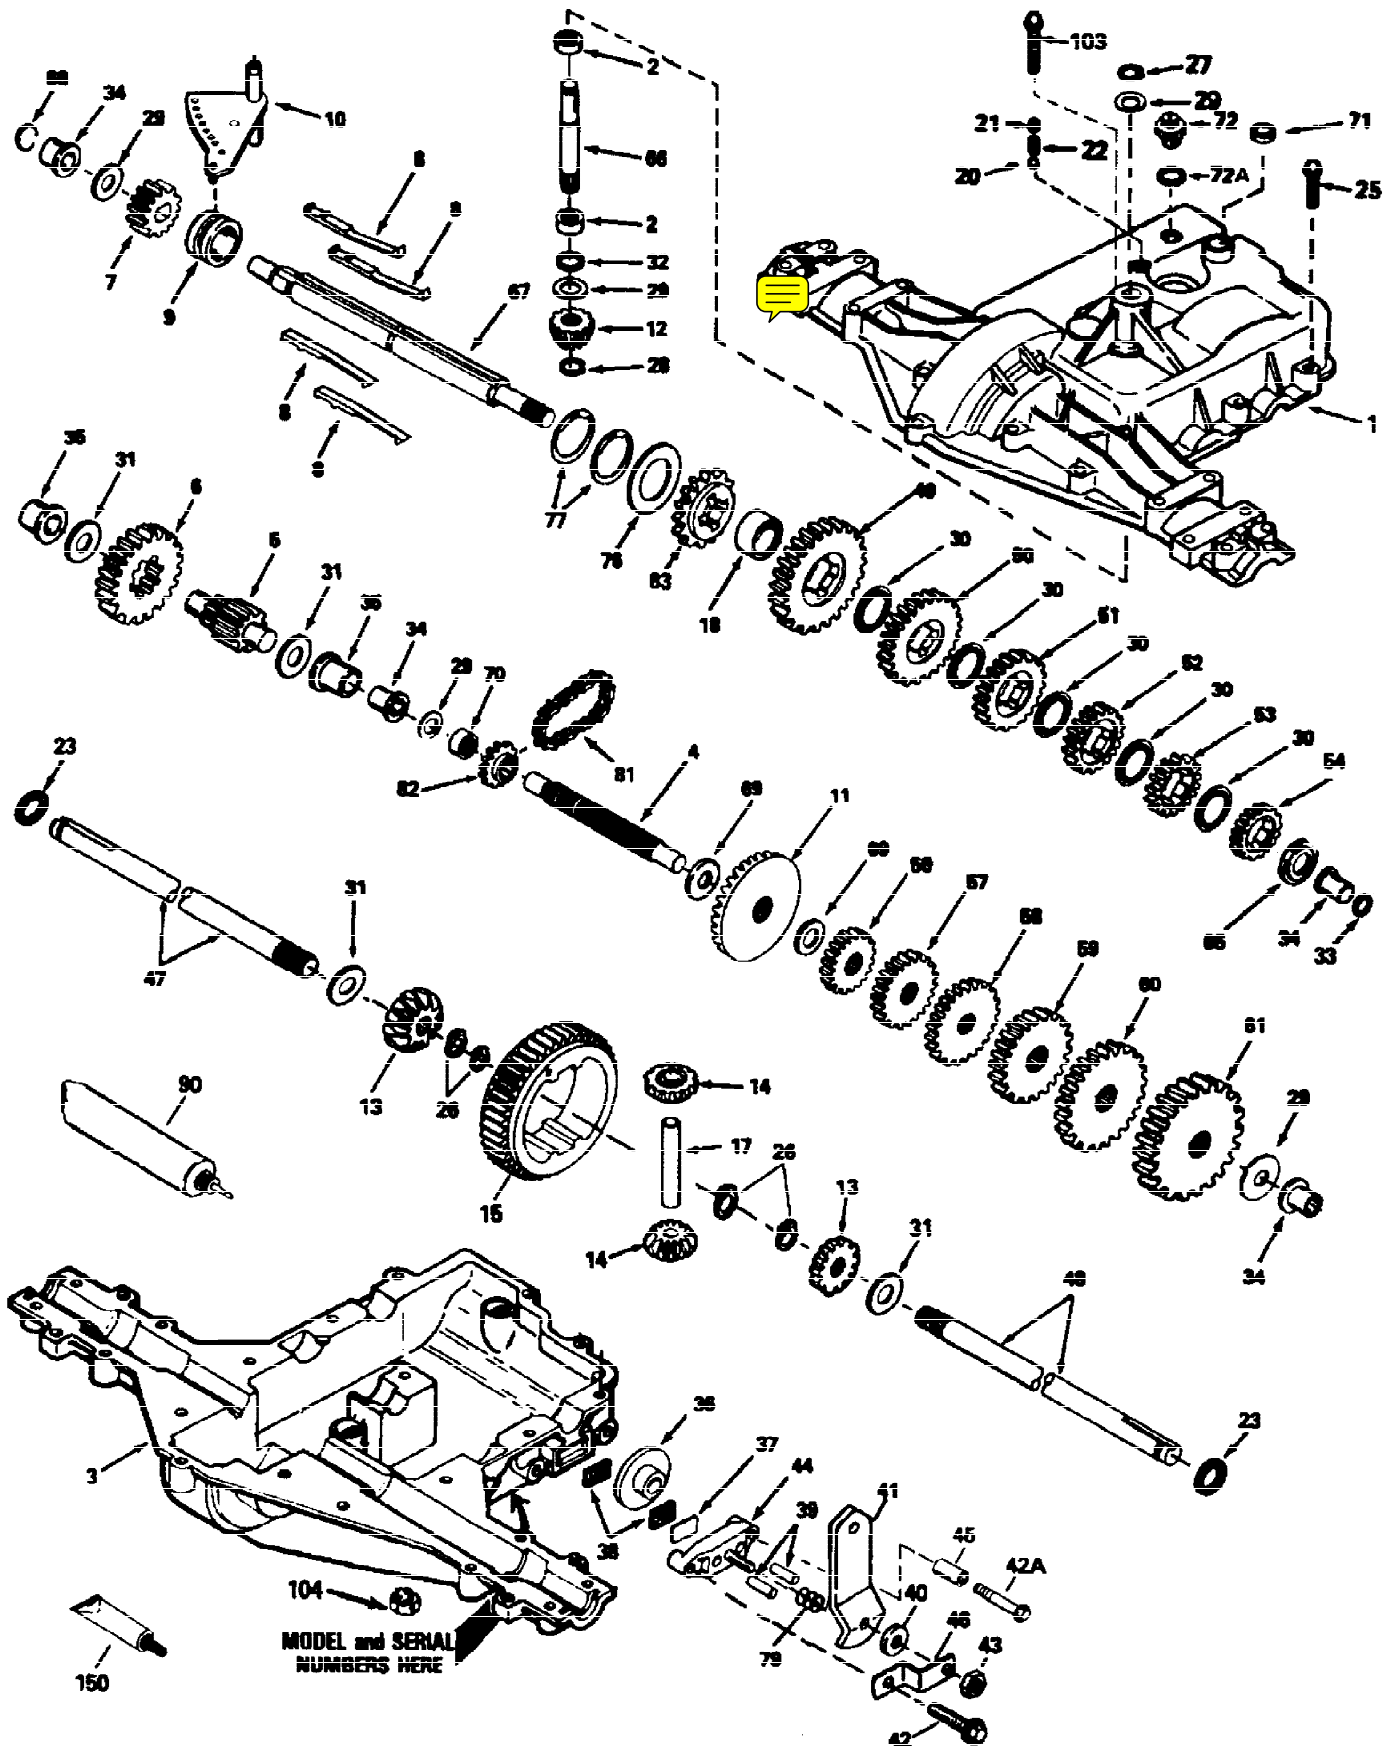

TRACTOR - - MODEL NUMBER 917.252520

PEERLESS TRANSAXLE - MODEL NUMBER 930-057

Ref #	Part Number	Qty	Description
1	772108A		TRANSAXLE COVER
2	780086		BEARING, NEEDLE
3	770102A		TRANSAXLE CASE
4	776260		SHAFT, COUNTER
5	776219B		OUTPUT SHAFT AND PINION
6	778139		GEAR, OUTPUT
7	778136		GEAR, SPUR, 15 TEETH
8	792136A		SHIFT KEY
9	784352		COLLAR, SHIFTER
10	784355		ROD & FORK ASSY, SHIFT
11	778229		GEAR, BEVEL, 42 TEETH
12	778113A		BEVEL PINION, INPUT
13	778221		GEAR, BEVEL
14	778068		GEAR, BEVEL, PINION
15	778260		GEAR, RING
17	786139		PIN, DRIVE
18	786102		SPACER, NEUTRAL
20	792077		BALL STEEL, 5/16" DIA.
21	792078		SCREW, 3/8-16 X 3/8"
22	792079		SPRING
23	788061		RING, SEAL
25	792073		SCREW, 1/4-20 X 1-1/4
26	792125		RING RETAINER
27	792035		RING, RETAINER
28	788040		RETAINING RING
29	780072		WASHER THRUST
30	780108		WASHER THRUST
31	780001		WASHER
32	792001		"O" RING
33	788051		SEAL, SQUARE CUT
34	780105A		BUSHING, FLANGED
35	780118A		BUSHING, FLANGED
36	790003		DISK, BRAKE
37	790007		PLATE BRAKE PAD
38	799021		BRAKE PAD
39	786026		PIN DOWEL
40	792076A		WASHER
41	790079		BRAKE LEVER
42	792073		SCREW, 1/4-20 X 1-1/4
42A	792085A		SCREW, 1/4-20 X 2-1/4
43	792075		LOCKNUT 5/16-24
44	790025		HOLDER BRAKE PAD
45	786066		SPACER
46	786086		BRKT BRAKE LEVER
47	774690		AXLE
48	774691		AXLE
49	778215		GEAR, SPUR, 37 TEETH
50	778125		GEAR, SPUR, 35 TEETH
51	778124A		GEAR, SPUR, 30 TEETH
52	778123A		GEAR, SPUR, 25 TEETH
53	778122A		GEAR, SPUR, 22 TEETH
54	778273		GEAR, SPUR, 19T
56	778230		GEAR, SPUR, 12 TEETH