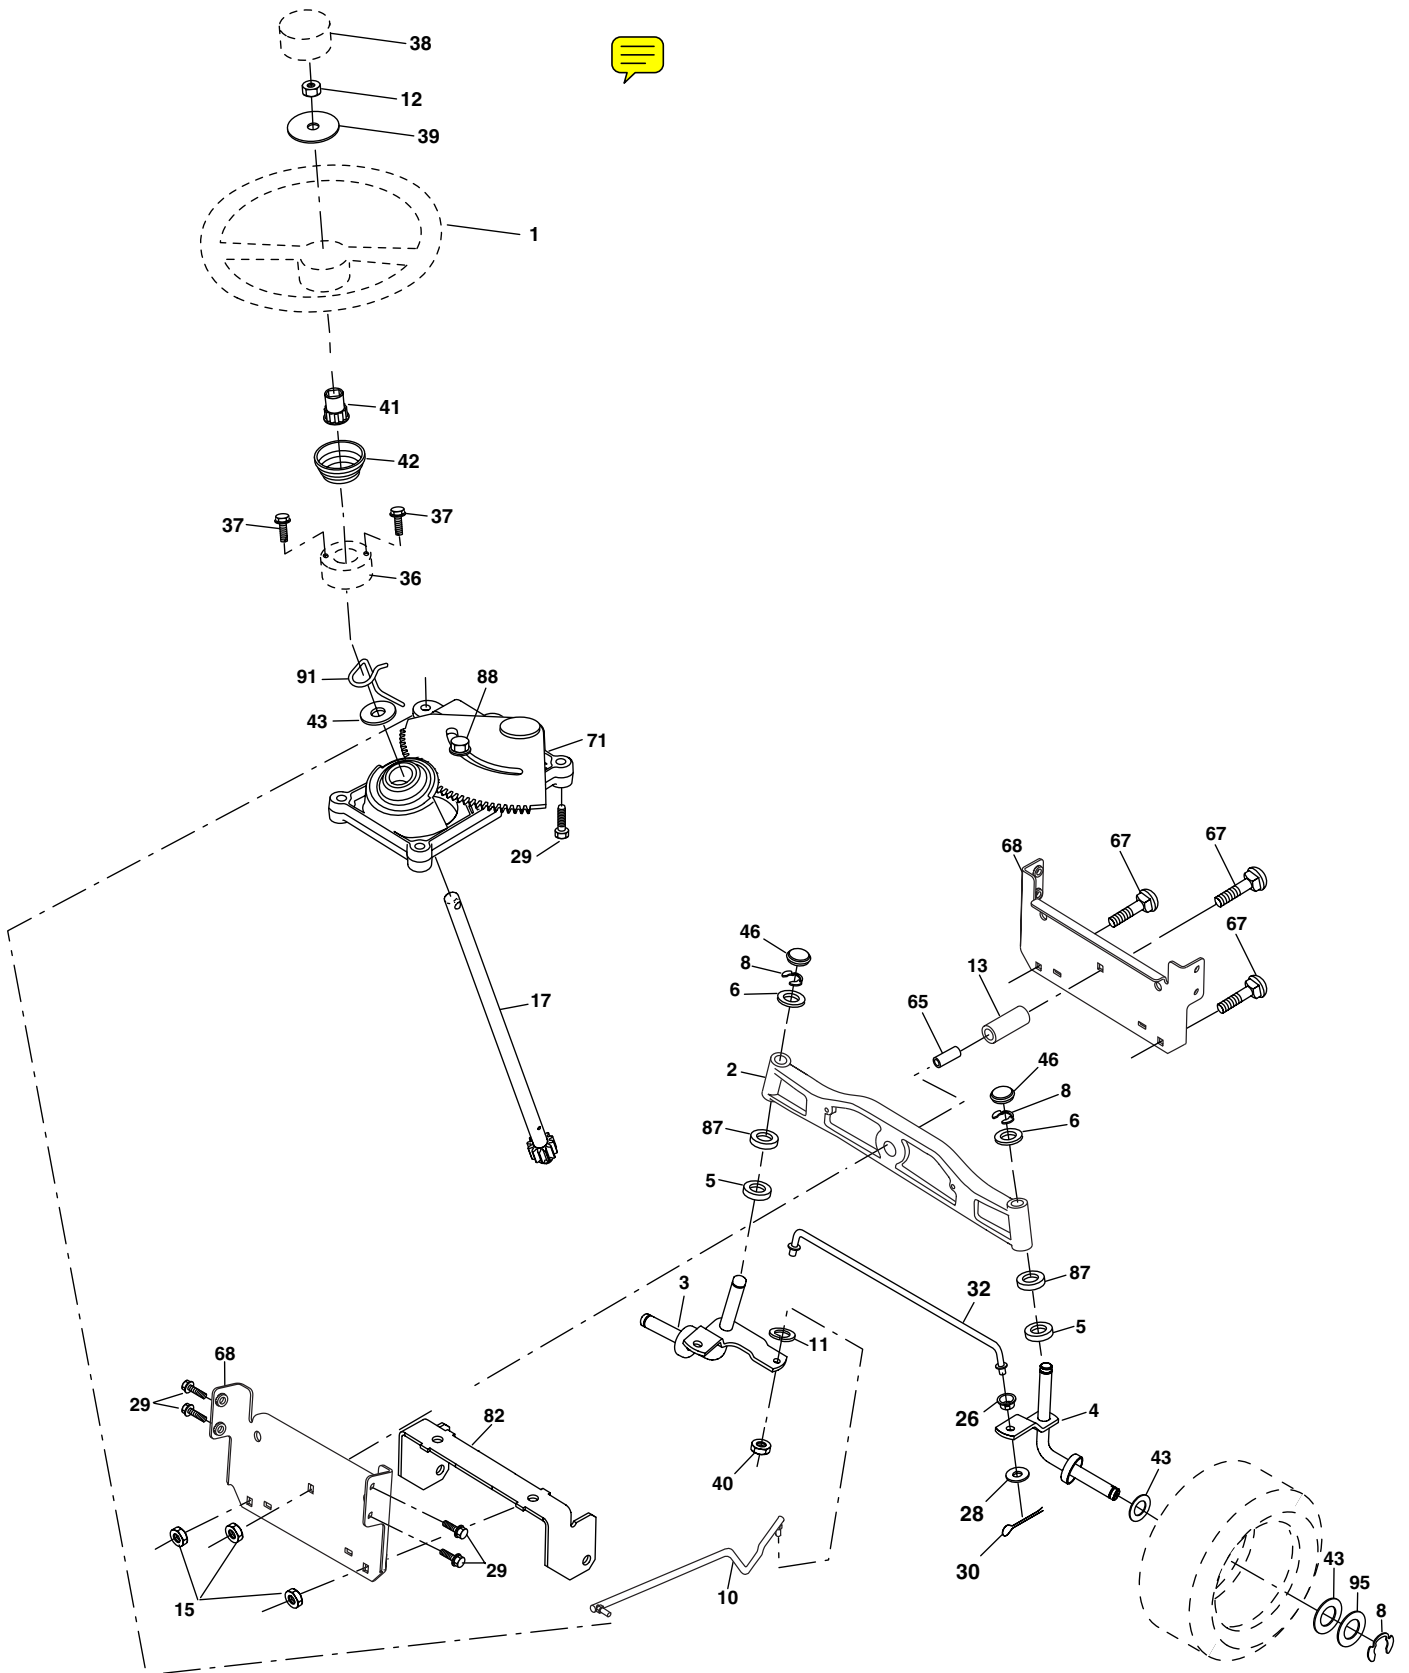

REPAIR PARTS

TRACTOR - - MODEL NUMBER 944.605411

STEERING ASSEMBLY

steering_stealth_prem_13

REPAIR PARTS

TRACTOR - - MODEL NUMBER 944.605411

STEERING ASSEMBLY

KEY NO.	PART NO.	DESCRIPTION
1	186094X428	Wheel Steering
2	184706	Axle Asm
3	169840	Spindle Asm LH
4	169839	Spindle Asm RH
5	6266H	Bearing Race Thrust Harden
6	121748X	Washer 25/32 x 1-5/8 x 16 Ga.
8	1200029	Ring Klip #t5304-75
10	175121	Link Drag Extended Stamp
11	STD551137	Washer Lock Hvy Hlcl Spr 3/8
12	73940800	Nut Hex Jam Toplock 1/2-20 unf
13	136518	Bearing Axle STLT/GT
15	145212	Nut Hex Flange Lock
17	177883	Shaft Asm Strg
26	126847X	Bushing
28	19131416	Washer 13/32 x 7/8 x 16 Ga.
29	17000612	Screw Thdrol 3/8-16 x 3/4
30	76020412	Pin Cotter 1/8 x 3/4
32	192757	Rod Tie Wire Form 19 75 Mech
36	155105	Bushing Strg
37	152927	Screw
38	186095X428	Insert Cap Strg Wh Au
39	19183812	Washer 9/16 ID x 2 3/8 OD 12 Ga.
40	73540600	Nut Crownlock 3/8-24
41	186737	Adaptor Wheel Strg
42	163888X428	Boot Steering Shaft
43	121749X	Washer 25/32 x 1 1/4 x 16 Ga.
46	184946X505	Cap Spindle Fr Top Red
65	160367	Spacer Axle
67	72110618	Bolt Rdhd Sq 3/8-16 unc x 2-1/4
68	169827	Axle, Brace
71	175146	Steering Asm
82	169835	Bracket Susp. Chassis Front
87	173966	Washer Flat .781 x 1-1/2 x .14
88	175118	Shoulder Bolt 7/16-20
91	175553	Clip Steering
95	188967	Washer Harden .793 x 1.637 x .060

NOTE: All component dimensions given in U.S. inches
1 inch = 25.4 mm