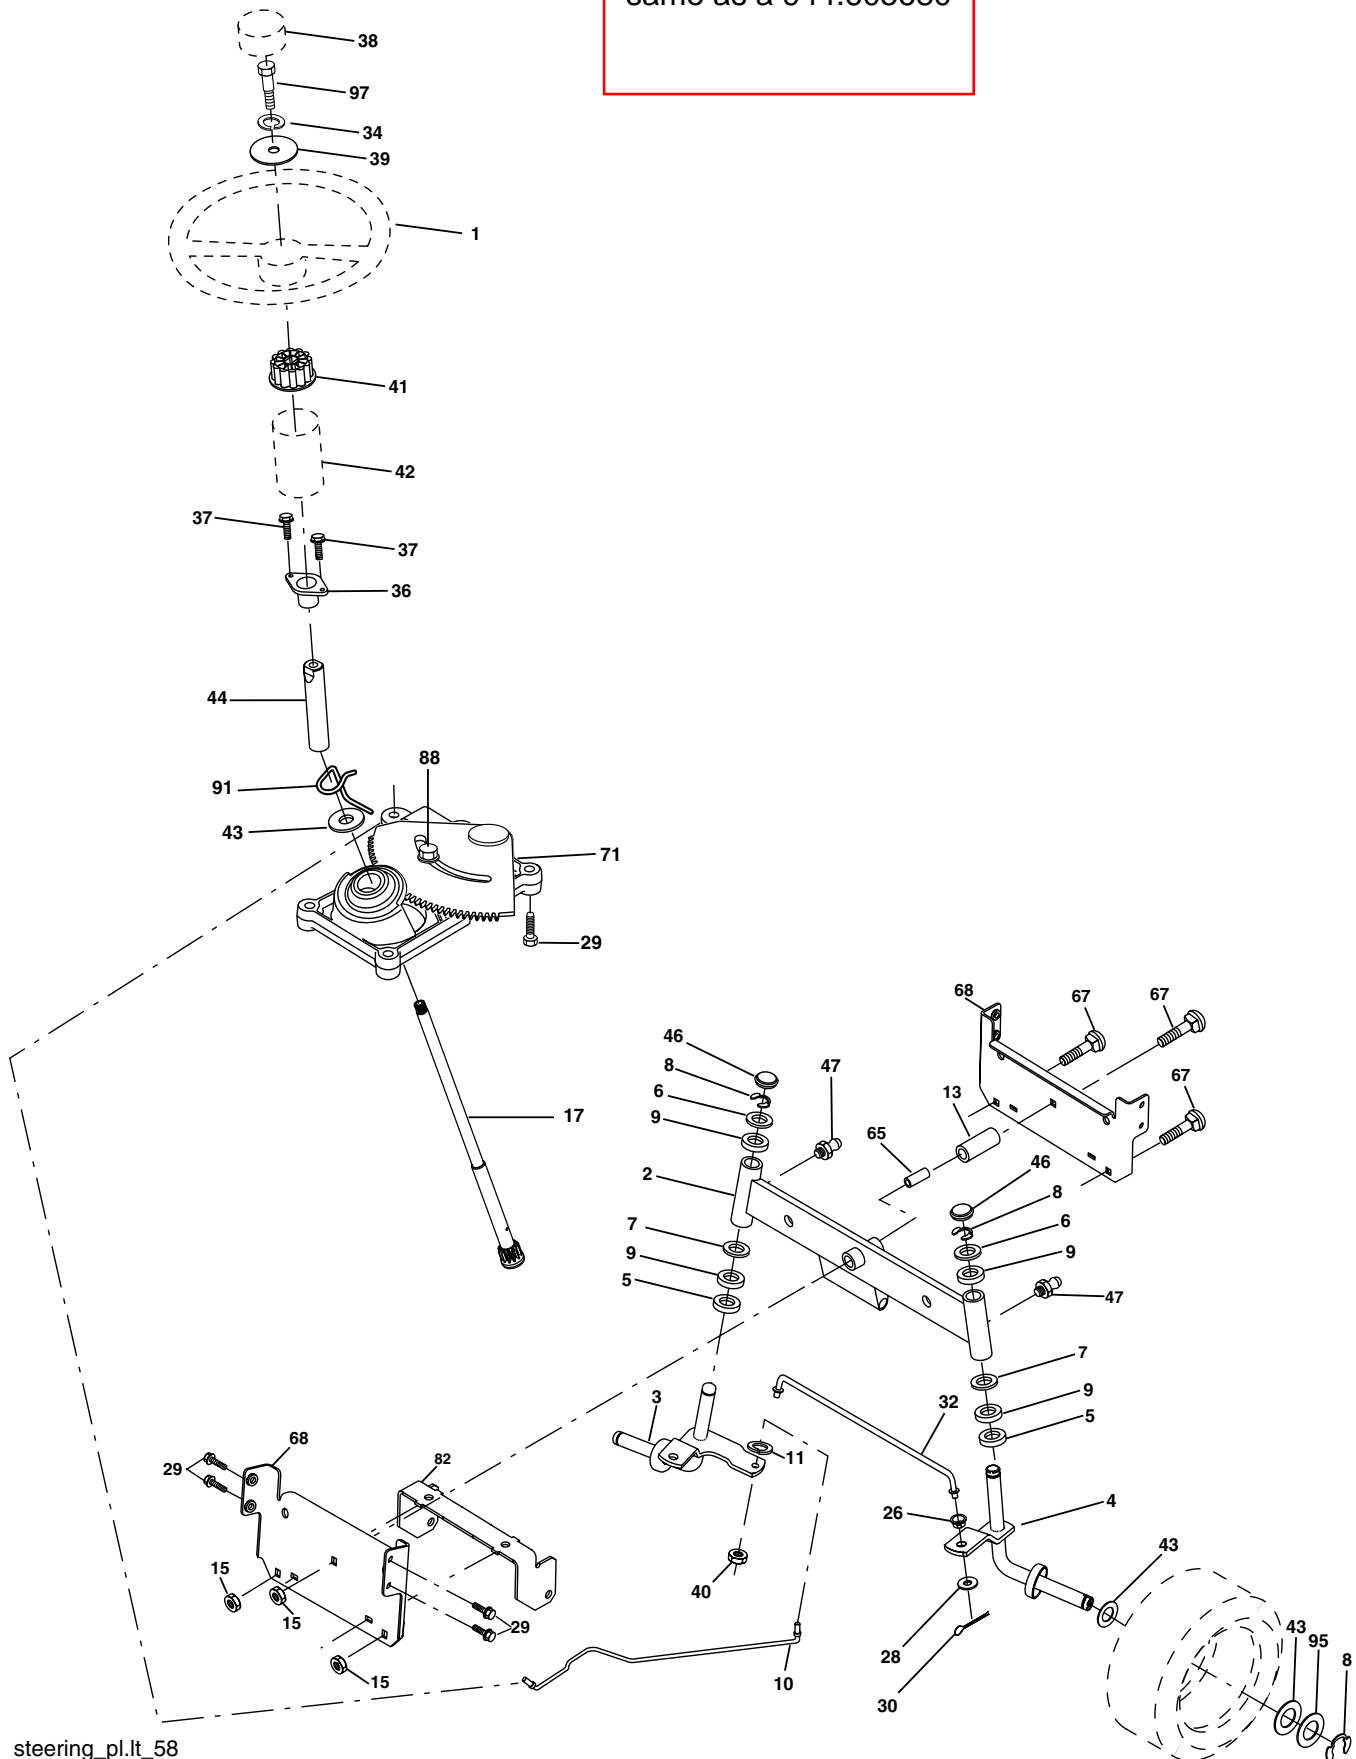

REPAIR PARTS

TRACTOR - - MODEL NUMBER 944.605650

STEERING ASSEMBLY

same as a 944.605680

REPAIR PARTS

TRACTOR - - MODEL NUMBER 944.605650

STEERING ASSEMBLY

KEY NO.	PART NO.	DESCRIPTION
1	186780	Wheel Steering
2	175131	Axle Asm Welded LT/STL
3	169840	Spindle Asm LH
4	169839	Spindle Asm RH
5	6266H	Bearing Race Thrust Harden
6	121748X	Washer 25/32 x 1-5/8 x 16 Ga.
7	19272016	Washer 27/32 x 1-1/4 x 16 Ga.
8	12000029	Ring Klip #t5304-75
9	3366R	Bearing Col Strg Blk
10	175121	Link Drag Extended Stamp
11	STD551137	Washer Lock Hvy Hlcl Spr 3/8
13	136518	Spacer Bearing Axle
15	145212	Nut Hex Flange Lock
17	190753	Shaft Asm Strg
26	126847X	Bushing Link Drag Blk LR
28	19131416	Washer 13/32 x 7/8 x 16 Ga.
29	17000612	Screw 3/8-16 x 3/4
30	STD561210	Pin Cotter 1/8 x 3/4 Cad
32	192757	Rod Tie Wire Form 19 75 Mech
34	10040500	Washer Lock 5/16
36	155099	Bushing Strg
37	152927	Screw
38	186781	Insert Cap Strg Wh Au
39	19183812	Washer 9/16 x 2-3/8
40	73540600	Lock nut
41	186737	Adaptor Wheel Strg
42	145054X428	Boot Steering Shaft
43	121749X	Washer 25/32 x 1 1/4 x 16 Ga.
44	190752	Extension Steering Shaft LR/LT
46	121232X	Cap Spindle Fr Top Blk
47	183226	Fitting Grease
65	160367	Spacer Brace Axle
67	72110618	Bolt Rdhd Sq 3/8-16 x 2-1/4
68	169827	Axle, Brace
71	175146	Steering Asm
82	169835	Bracket
88	175118	Bolt Shoulder 7/16-20 unc
91	175553	Clip Steering
95	188967	Washer Hardened
97	74780564	Bolt 5/16-18 unc x 4"L Gr. 5

NOTE: All component dimensions given in U.S. inches
1 inch = 25.4 mm