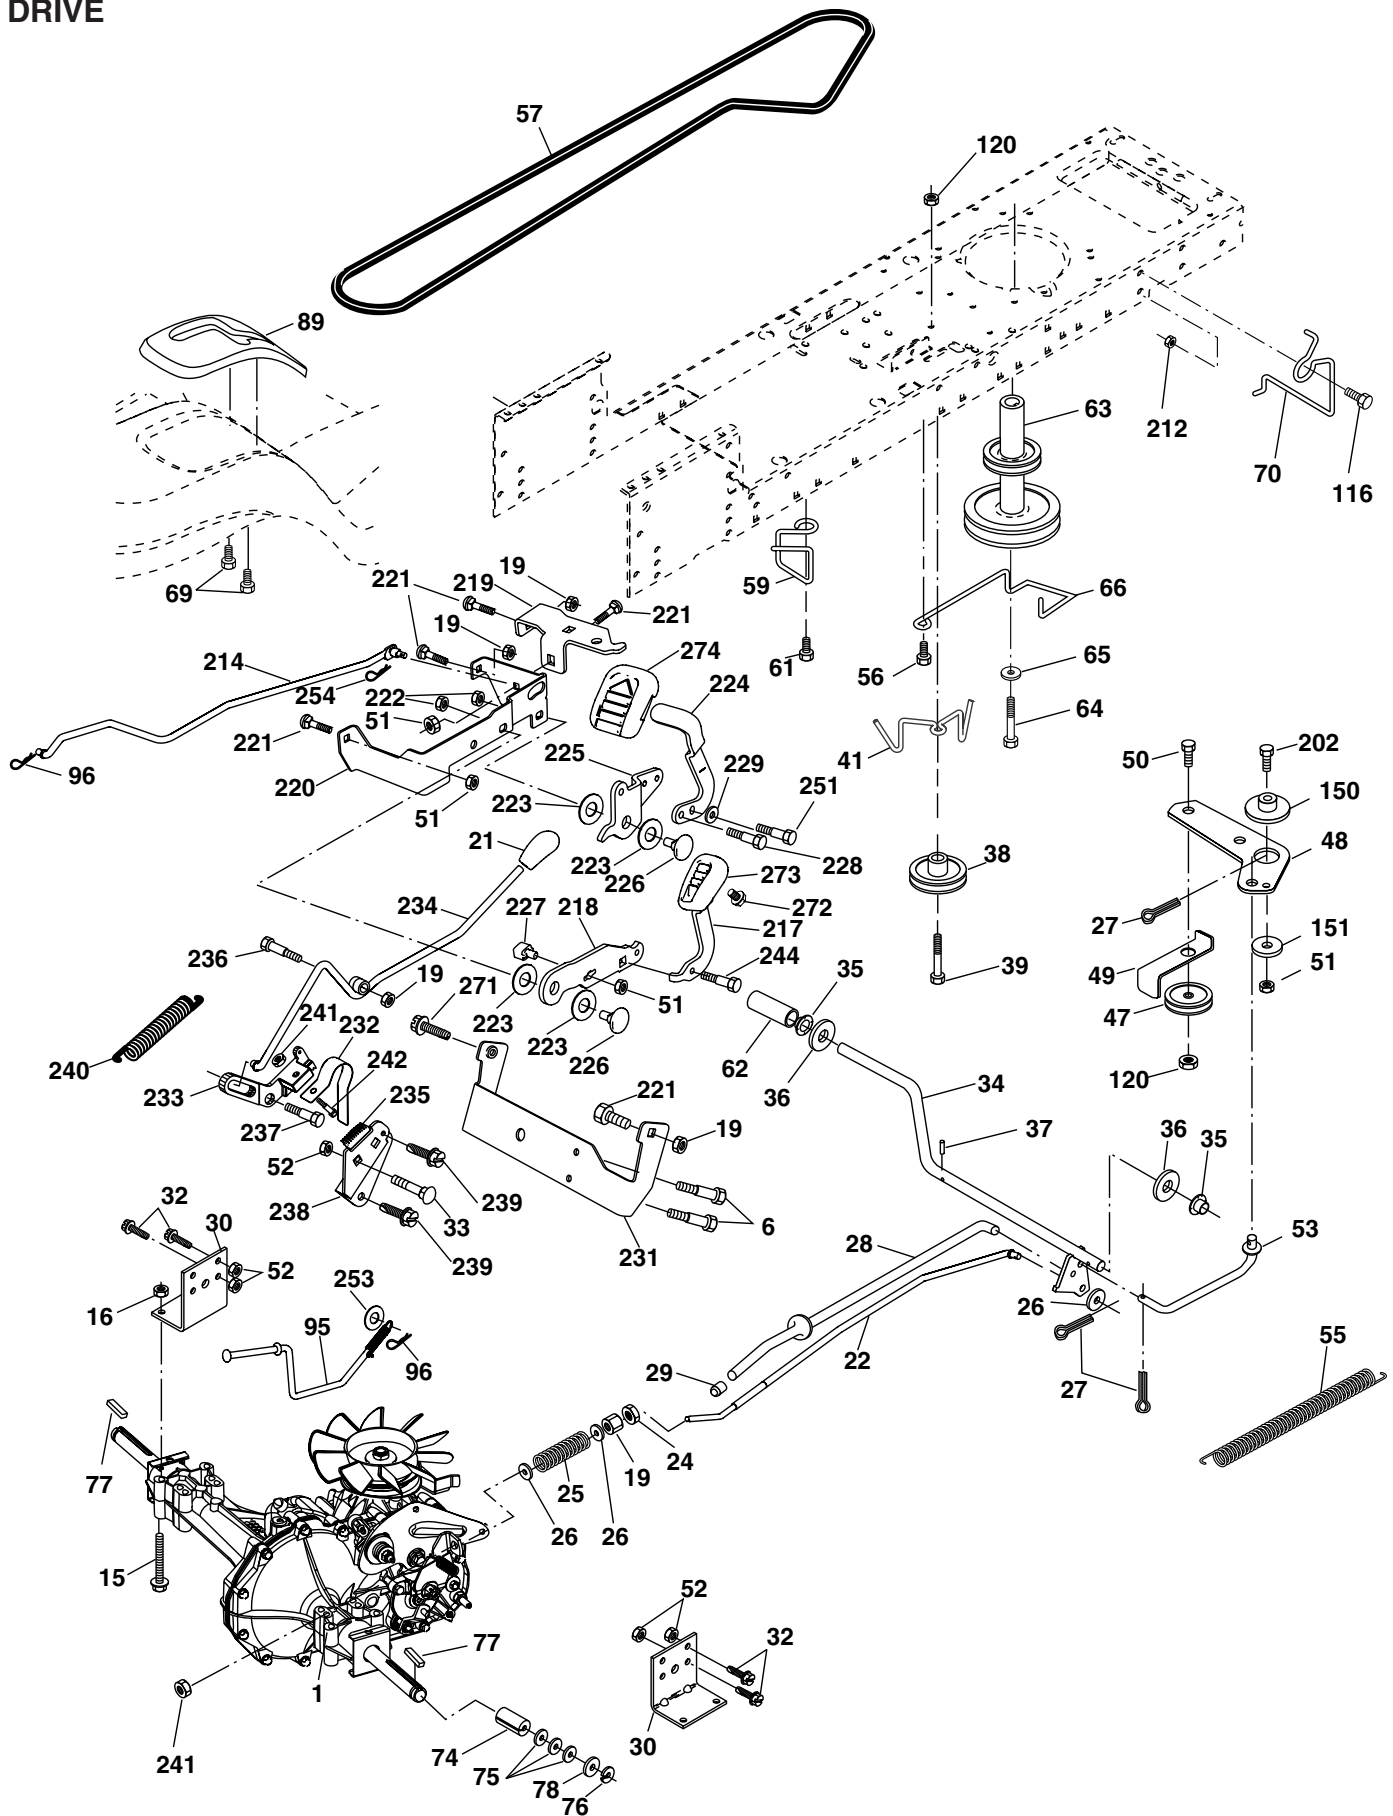

REPAIR PARTS

TRACTOR - - MODEL NUMBER 944.604841

DRIVE

REPAIR PARTS

TRACTOR - - MODEL NUMBER 944.604841

DRIVE

KEY PART NO.	NO.	DESCRIPTION	KEY PART NO.	NO.	DESCRIPTION
1	-----	Transaxle (See Breakdown)	78	121748X	Washer 25/32 x 1-5/8 x 16 Ga.
		Hydro gear Model 347-0510	89	188308X428	Console Shift
6	17060512	Screw 5/16-18 x 3/4	95	180825	Rod Bypass
15	74490544	Bolt Hex Flghd 5/16-18 Gr. 5	96	4497H	Retainer Spring 1" Zinc/Cad
16	73800500	Nut Lock Hex W/Ins. 5/16-18 unc	116	72140608	Bolt RDHD SQNK 3/8-16 unc x 1
19	73800600	Nut Lock Hex W/Wsh 3/8-16 unc	120	73900600	Nut Lock Flg 3/8-16 unc
21	175036X428	Knob Control Cruise	150	175456	Spacer Retainer
22	175896	Rod, Brake	151	19133210	Washer 13/32 x 2 x 10 Ga.
24	73350600	Nut, Hex Jam 3/8-16 unc	202	72110614	Bolt Carr Sh 3/8-16 x 1-3/4 Gr. 5
25	106888X	Spring, Brake Rod	212	145212	Nut HexFlange Lock
26	19131316	Washer	214	174735	Link Transaxle
27	76020412	Pin Cotter 1/8 x 3/4 CAD.	217	179433	Pedal Assy, Reverse, with Pad
28	175765	Rod, Parking Brake	218	174713	Arm Control Pedal Reverse
29	71673	Cap, Brake, Park	219	174839	Bracket Frest Pdl Ctrl. Hyd
30	169592	Bracket, Transaxle	220	174711	Bracket Mtg. Pedal Control
32	74760512	Bolt Hex Hd 5/16-18 unc x 3/4	221	72140606	Bolt Rdhd Sqnk 3/8-16 unc x 3/4
33	72140506	Bolt Rdhd. Sqnk. 5/16-18 unc x 3/4	222	73680700	Nut Crownlock 7/16-14 unc
34	175578	Shaft, Foot Pedal	223	174840	Washer Nylon 11/16 ID x .060
35	120183X	Bearing, Nylon	224	174736	Pedal Forward
36	19211616	Washer	225	174712	Arm Control Pedal Forward
37	1572H	Pin, Roll	226	174902	Bolt Pivot Spacer
38	179114	Pulley, Composite, Flat	227	174710	Cam Reverse Pedal LT
39	72110622	Bolt RDHD 3/8-16 unc x 2-3/4 Gr.5	228	179032	Bolt Shoulder 5/16-18
41	175556	Keeper, Belt Idler Flat	229	176451	Washer Serrated 5/16 x .75
47	127783	Pulley, Idler, V-Groove	231	174573	Strap Torque
48	154407	Bellcrank Clutch Grnd Drw Stl	232	175570	Actuator Cruise
49	123205X	Retainer, Belt	233	174856	Pawl Control Cruise
50	72110612	Bolt	234	174858	Lever Control Cruise
51	73680600	Nut Crownlock 3/8-16 unc	235	174857	Sector Control Cruise
52	73680500	Nut, Crownlock 5/16-18 unc	236	128903	Bolt Shoulder 3/8-16
53	105710X	Link, Clutch	237	170165	Bolt Shoulder 5/16-18
55	105709X	Spring, Return, Clutch	238	175807	Arm Mtg. Cruise Sector
56	17060620	Screw 3/8-16 x 1-1/4	239	17490508	Screw Thdrol. 5/16 x 1/2
57	140294	V-Belt, Ground Drive	240	175610	Spring Return Cruise Control
59	169691	Keeper, Center Span	241	73930400	Nut Centerlock 1/4-20 unc
61	17120614	Screw 3/8-16 x .875	242	74780412	Bolt Fin. Hex 1/4-20 unc x 3/4
62	8883R	Cover, Pedal	244	17490510	Screw 5/16-18 x 5/8
63	175410	Pulley, Engine	251	17060516	Screw 5/16-18 x 1
64	173937	Bolt Hex 7/16-20 x 4. Gr. 5	253	179422	Washer .3125 x .615 x 16 Ga.
65	10040700	Washer	254	178062	Clip Retainer
66	154778	Keeper Belt Engine	271	17000612	Screw Hexwsh. Thrd. 3/8-16 x 3/4
69	142432	Screw hex Wsh Hi-Lo 1/4-1/2 unc	272	17670508	Screw, 5/16-18 x 1/2 TT
70	134683	Guide Belt Mower Drive RH	273	179610	Pad, Reverse Pedal
74	137057	Spacer, Axle	274	175646	Cover Pedal Forward
75	121749X	Washer 25/32 x 1-1/4 x 16 Ga.			
76	12000001	E-Ring			
77	123583X	Key, Square			