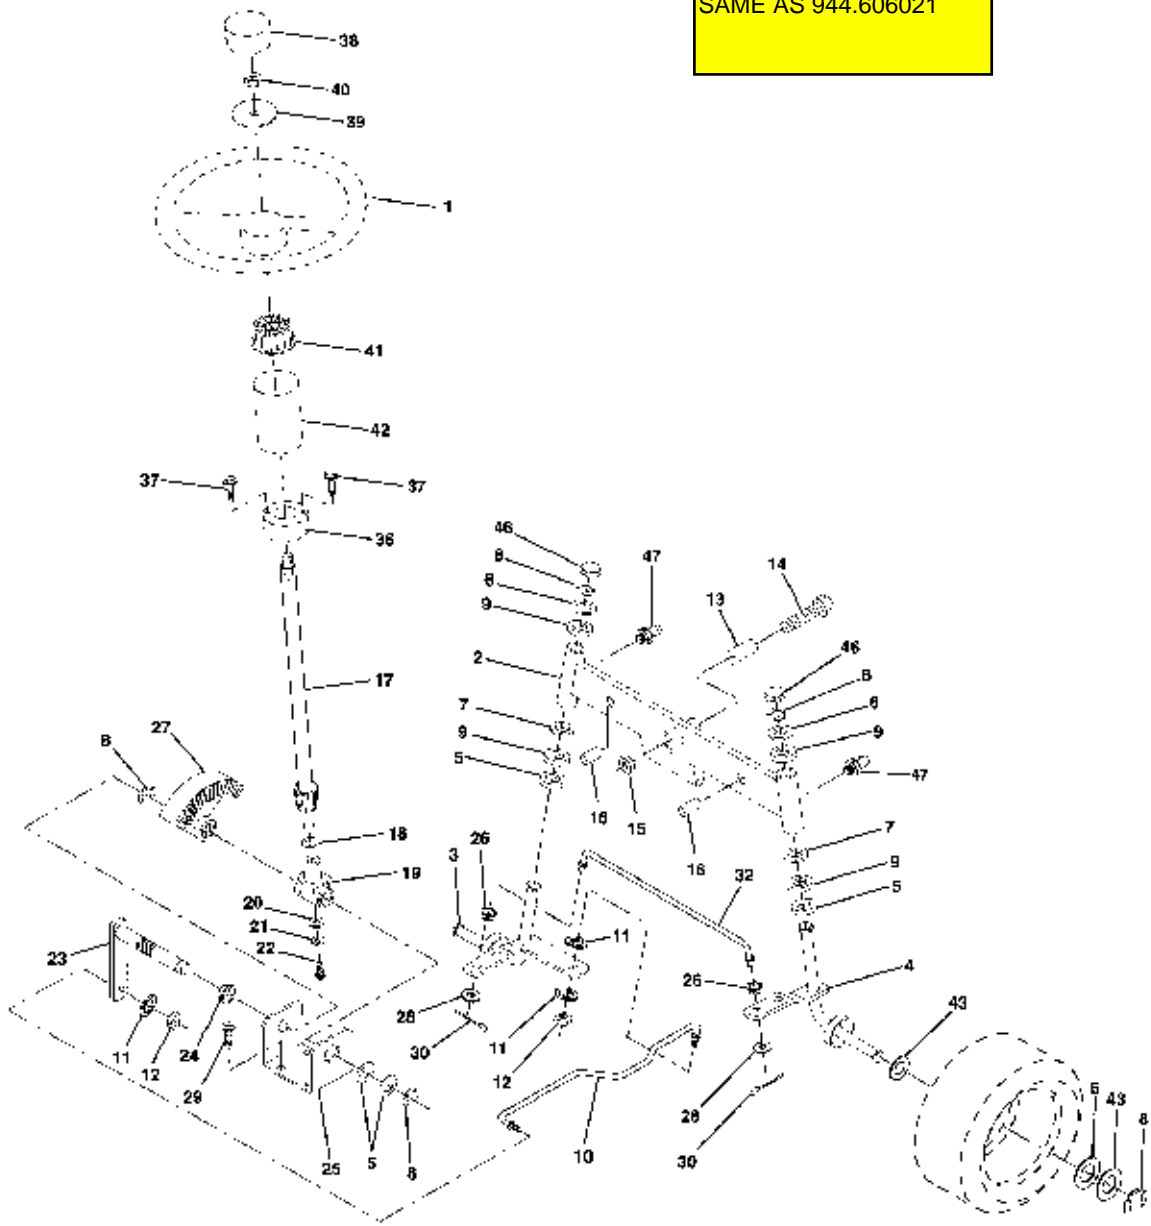

# TRACTOR - - MODEL NUMBER 917.252520

## STEERING ASSEMBLY

SAME AS 944.606021

Ref #	Part Number	Qty.	Description
1	139768		SUB= 150547
2	142033		AXLE ASM FRONT
3	135227		SPINDLE LH
4	135228		SPINDLE RH
5	6266H		WASHER .T
6	121748X		WASHER
7	19272016		WASHER
8	12000029		RING
9	3366R		COL. SRTG. BEAR.
10	130468		SUB= 532130468
11	STD551137		WASHER, LOCK
12	73610600		SUB= 7810H
13	110438X		BEARING
14	74011056		BOLT HEX 5/8-11
15	73901000		"NUT-LOC,FLANGE LT"
16	132624		AXLE PIN
17	132614		SHAFT ASM
18	57079		THRUST WASHER
19	124035X		SUPPORT.SHAFT
20	126684X		SUB= 532126684
21	STD551125		WASHER
22	71070410		"SCREW,SPECIAL"
23	127501		SUB= 918127501
24	109816X		NYLINER T
25	124036X		"BRKT,STEERING"
26	126847X		BUSHING.DRAGLINK
27	136874		GEAR SECTOR
28	19131416		WASHER
29	17490612		SCREW
30	STD561210		PIN
32	130465		TIE ROD
36	132196		SUB= 155106
37	STD611005		SCREW
38	139769		CAP WHL STR SEARS
39	19133808		WASHER T
40	STD541537		GRIPCO NUT
41	104820X		ADAPTER-WHEEL LT
42	124417X		BOOT STR SHAFT
43	121749X		WASHER
46	121232X		CAP
47	6855M		ZERK M