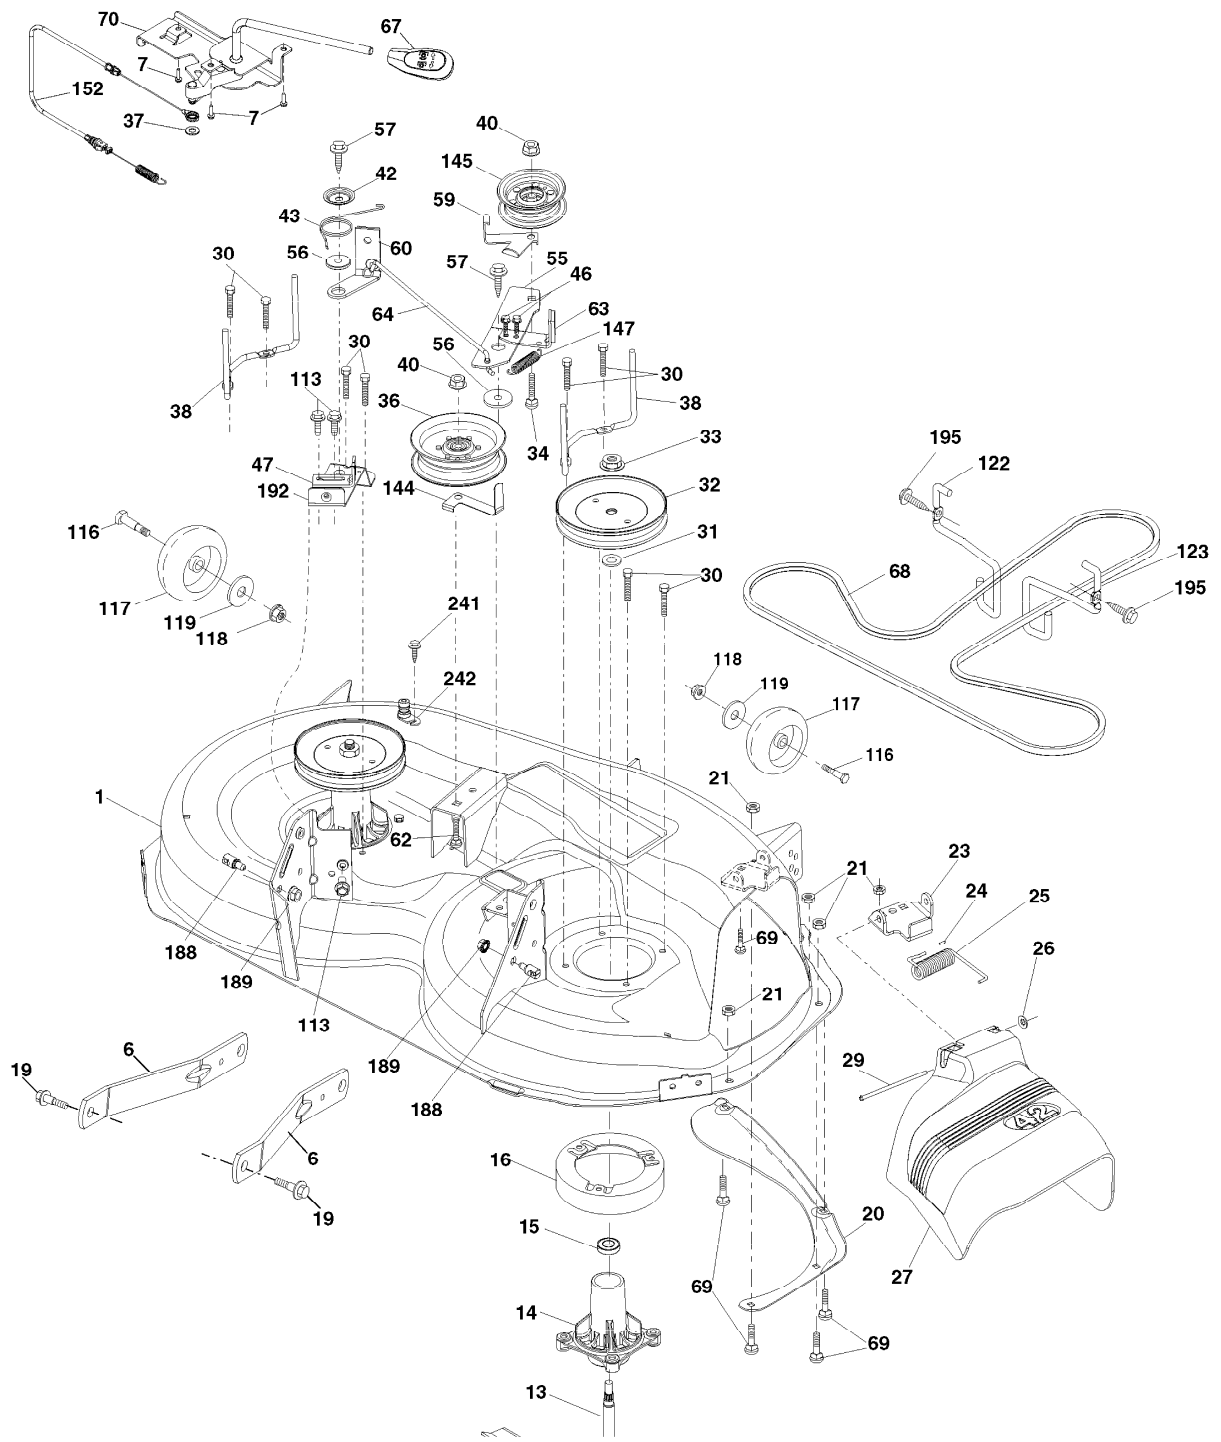

same as 944.606180 deck

Ref #	Part Number	Qty	Description
1	196495		Mower Housing
6	195186		Arm Suspension
7	416358		Screw #10 x 0.750 BOS Thread
8	193003		Bolt/Washer Asm 7/16-20 unf
8	139775		Blade, 42" Mulching Premium
11	138971		Blade, 42" Hi-Lift
11	134149		Blade, 42" Mulching Std
13	192872		Shaft Assembly, Mandrel
14	187281		Housing, Mandrel
15	110485X		Bearing, Ball, Mandrel
16	174493		Stripper, Mower Deck
19	196539		Bolt, Shoulder
20	159770		Baffle, Vortex
21	73680500		Nut, Crownlock 5/16-18 unc
23	192557		Bracket, Deflector
24	105304X		Cap, Sleeve
25	197026		Spring, Torsion, Deflector
26	110452X		Nut, Push
27	193108X428		Shield, Deflector
29	131491		Rod, Hinge
30	173984		Screw Thdrol Rolling Wsh Hd
31	187690		Washer, Spacer
32	197473		Pulley, Mandrel
33	400234		Nut, Toplock, Flanged
34	72110612		Bolt Carr Sh. 3/8-16 x 1-1/2 Gr. 5
36	197379		Pulley, Idler 4.50 RAW
37	19131316		Washer 13/32 x 13/16 x 16 Ga.
38	199189		Keeper Belt LH Mandrel
40	73900600		Nut, Lock Flg. 3/8-16 unc
42	197256		Spring Torsion Retainer
43	198410		Spring Torsion Brake
46	137729		Screw Thd Roll 1/4-20 x 5/8
47	197250		Bracket Clutch Cable
55	197249		Arm, Idler
56	199092		Spacer, Retainer
57	17000616		Screw Hexwsh Thd 3/8-16 x 1
59	141043		Guard, Tuv Idler (94)
60	197261		Arm Brake Mower
62	72110616		Bolt Rdhd Sqnk 3/8-16 unc x 2
63	199477		Arm Brake Mower
64	199790		Linkage Brake
67	198398X421		Handle, Clutch Cable
68	197253		V-Belt
69	72140505		Bolt Rdhd Sqnk 5/16-18 x 5/8
70	198332		Clutch Asm. Manual
113	17000510		Screw 5/16-18
116	4898H		Bolt
117	188606		Wheel Gauge
118	73930600		Nut Lock 3/8-16 unc
119	19121414		Washer 3/8-7/8 x 14 Ga.
122	197258		Keeper Belt Eng. LH
123	197259		Keeper Belt Eng. RH
144	199204		Keeper Belt
145	193197		Pulley Idler Primary
147	401971		Spring Return
152	408714		Cable Clutch Manual w/Spr.
188	195161		Stud Fastener
189	73900500		Nut Lock Hex Flange
192	197260		Bracket Brake Stand LH
195	17000612		Screw Hexwsh Thdr 3/8-16 x 3/4