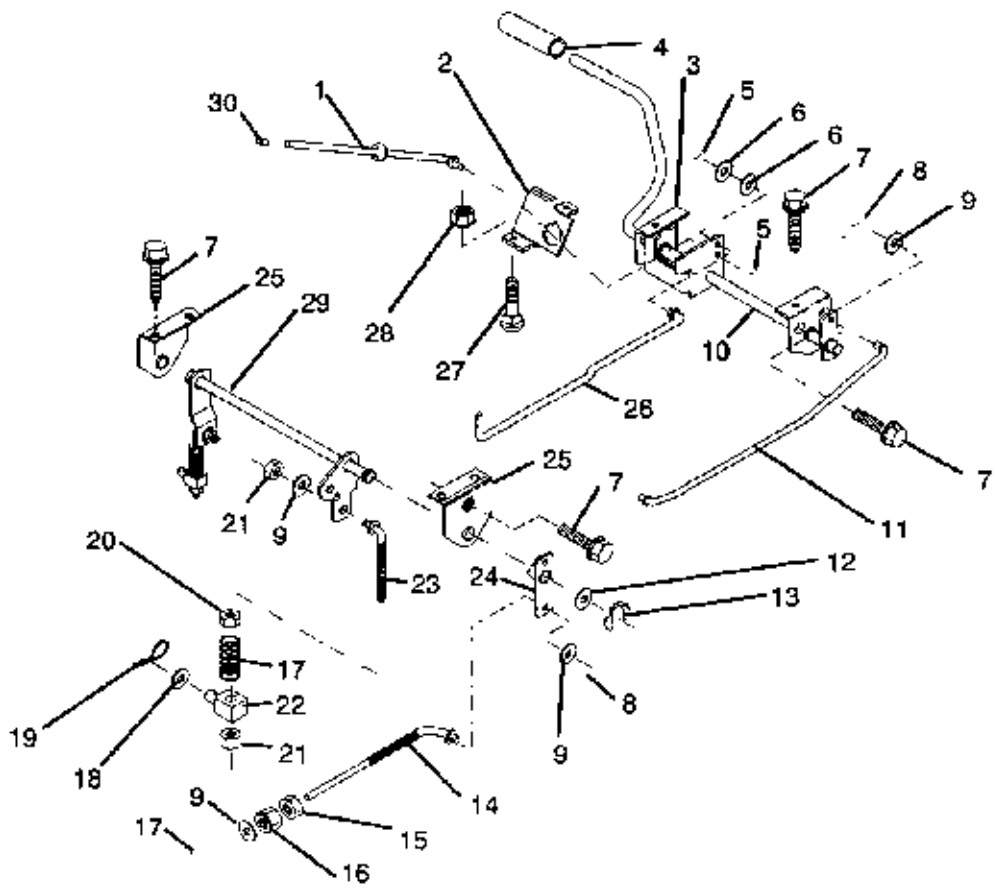

BRAKE / REAR MOWER LIFT ASSEMBLY

same as 944.607120
NOTE #23 123672x LIFT RODS ARE NLA

Ref #	Part Number	Qty.	Description
1	123436X		"ROD,PARK BRAKE"
2	123437X		"BRKT,PARK BRAKE"
3	122504X		"BRKT,CLU PEDAL LH"
4	8883R		PEDAL COVER T
5	76020312		SUB= 3145
6	19131016		WASHER
7	17490508		SCREW LT
8	76020412		COTTER PIN
9	19131316		WASHER
10	124145X		SUB= 139933
11	123543X		"ROD,FRT BRAKE"
12	19251816		WASHER T
13	12000034		KLIP RING
14	126759X		SUB= 131461
15	73350600		NUT
16	73800600		NUT
17	106888X		SPRING ROD LT
18	19132012		WASHER
19	4921H		SPRING.RETAINER
20	73930600		LOCKNUT
21	73680600		SUB= 73690600
22	106204X		SUB= 132793
23	123672X		"LINK.LIFT.3.5""
24	123641X		BRAKE PIVOT ARM
25	121978X		"BRKT,LIFT SHAFT"
26	123394X		"ROD,CLUTCH"
27	72110506		SUB= 72270506
28	73510500		NUT
29	123547X		REAR MOWER LIFT
30	71673		PLUNGER CAP T