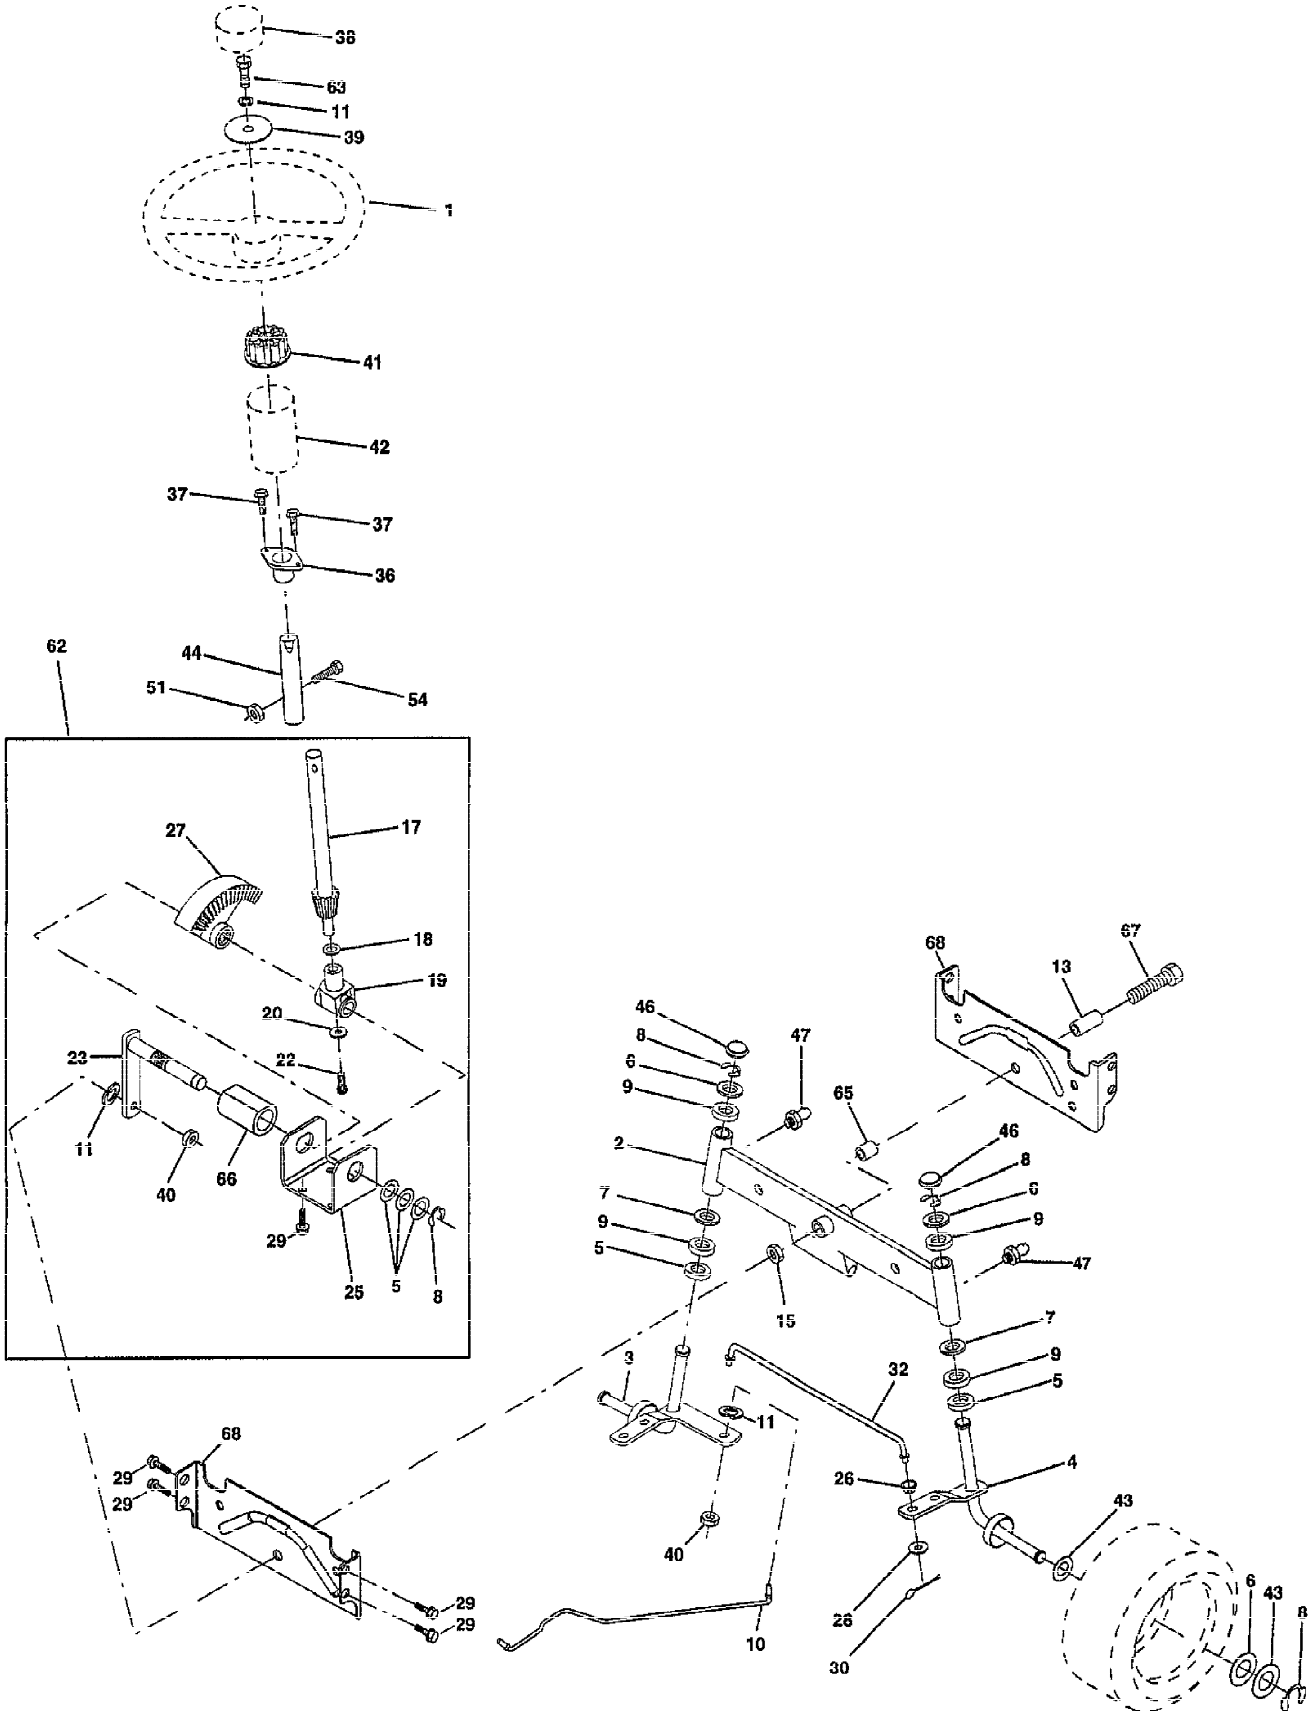

TRACTOR - - MODEL NUMBER AYP9191B89

STEERING ASSEMBLY

Ref #	Part Number	Qty	Description
1	140044		WHEEL STR AYP BLK
2	154427		AXLE ASM
3	156483		SPINDLE.ASM.LH
4	157473		"SPINDLE ASM,RH"
5	6266H		WASHER .T
6	121748X		WASHER
7	19272016		WASHER
8	12000029		RING
9	3366R		COL. SRTG. BEAR.
10	156438		DRAGLINK-STAMPED
11	10040600		LOCKWASHER
13	154779		BEARING AXLE
15	73901000		"NUT-LOC,FLANGE LT"
17	156546		SHAFT ASM STEERIN
18	57079		THRUST WASHER
19	124035X		SUPPORT.SHAFT
20	126684X		SUB= 532126684
22	71200410		SCREW HEX SOC1/4-
23	127501		SUB= 918127501
25	154406		BRKT-STEERING
26	126847X		BUSHING.DRAGLINK
27	136874		GEAR SECTOR
28	19131416		WASHER
29	17490612		SCREW
30	76020412		COTTER PIN
32	130465		TIE ROD
36	155099		BUSHING.STEERING
37	152927		"SCREW-TT,10-32 FL"
38	140045		CAP STEER AYP
39	19133808		WASHER T
40	7810H		GRIPCO NUT
41	100711L		ADAPTER LT
42	145054		BOOT.STEER.PL
43			CHECK WITH SUPPLIER
44	153720		EXT SHAFT STEERIN
46	121232X		CAP
47	6855M		ZERK M
51	73800500		NUT
54	74780520		BOLT
62	156594		KIT STEERING ASM
63	74780616		BOLT
65	154780		SPACER AXLE
66	154404		"BEARING-ARM,PITMA"
67	74781044		BOLT
68	154429		BRACE AXLE