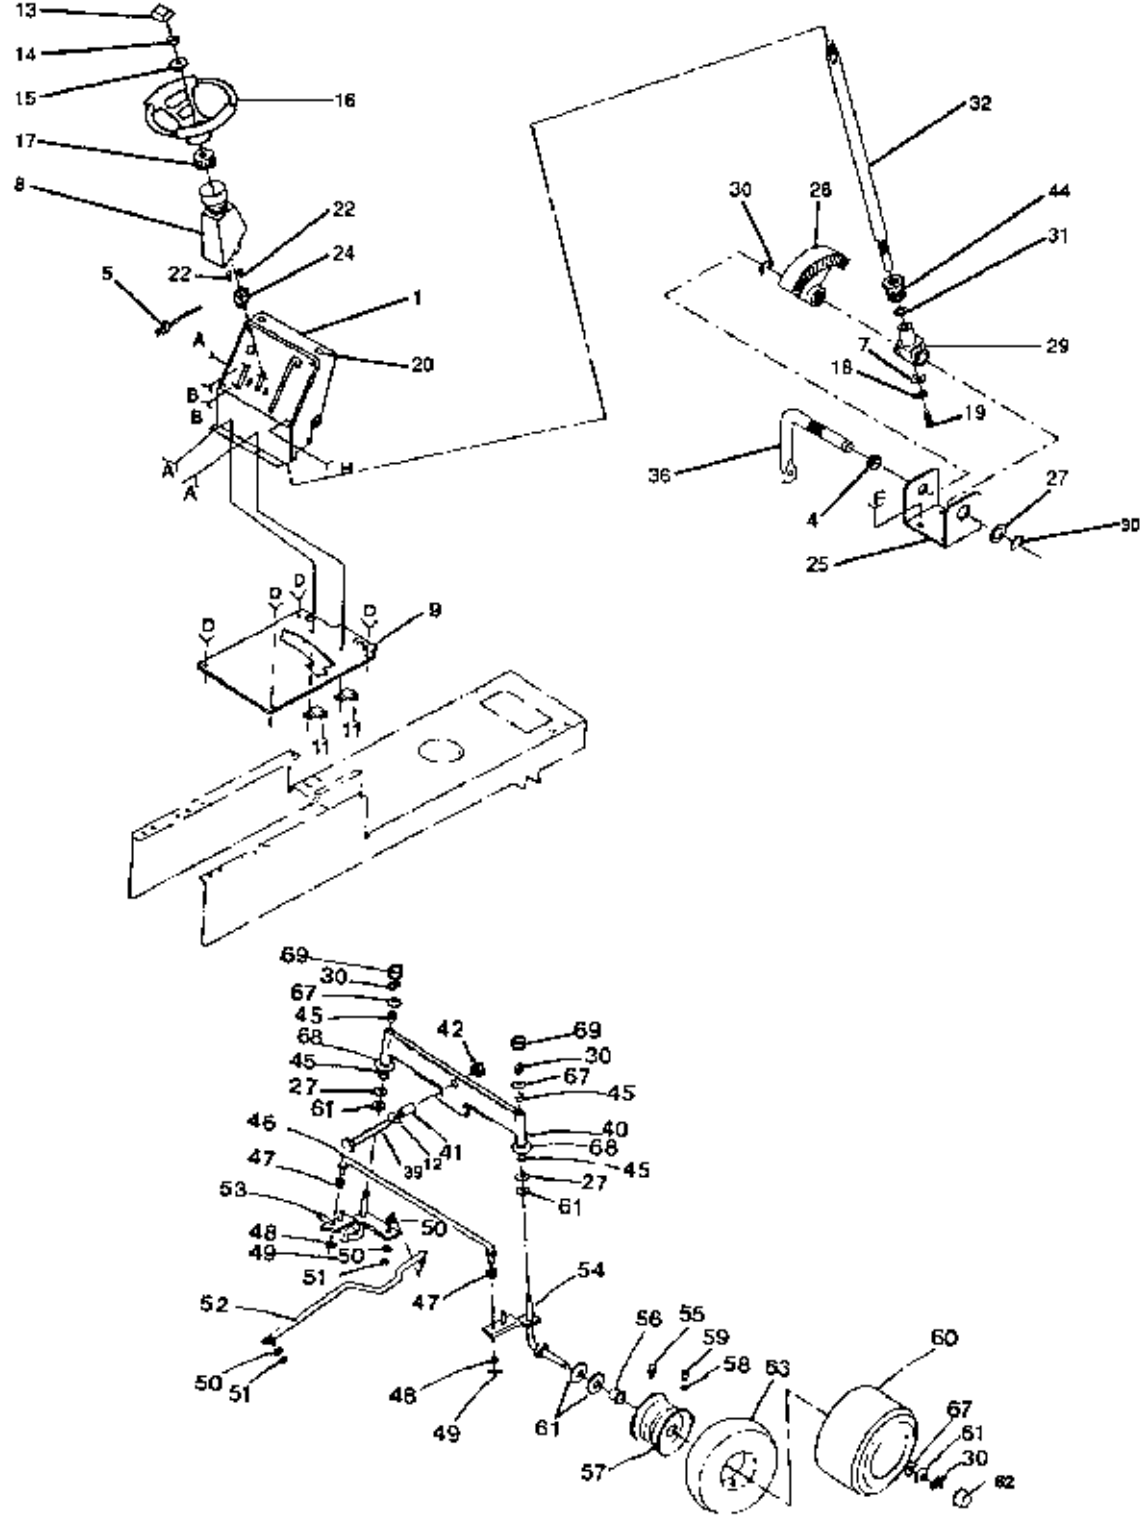

### STEERING AND FRONT AXLE      LAWN TRACTOR - MODEL NUMBER RL1238C

Ref #	Part Number	Qty.	Description
1	123042X013		DASH
2	74180512		SCREW
3	73510500		NUT
4	109816X		NYLINER T
5	124426X		SUB= 132771
6	17720410		SCREW LT
7	126684X		SUB= 532126684
8	124418X		"TUBE, STR SHAFT"
9	124464X011		SADDLE
10	17490608		SCREW LT
11	2751R		CLIP T
12	19212010		WASHER
13	100710L		INSERT-WHEEL LT
14	73940800		SUB= 73360800
15	100712K		WASHER
16	100713N		SUB= 150547
17	100711L		ADAPTER LT
18	10040400		LOCKWASHER
19	71070410		"SCREW,SPECIAL"
20	124030X		SUB= 532126938
22	17431008		SUB= 98000165
24	124373X		"BUSHING,STEERING"
25	124036X		"BRKT,STEERING"
26	17490612		SCREW
27	6266H		WASHER .T
28	124034X		SUB= 136874
29	124035X		SUPPORT.SHAFT
30	12000029		RING
31	57079		THRUST WASHER
32	124038X		SUB= 128752
36	124033X		SUB= 156365
39	74761060		BOLT LT
40	105669X		SUB= 108075X
41	110438X		BEARING
42	73901000		"NUT-LOC,FLANGE LT"
44	124037X		"GEAR,PINION"
45	3366R		COL. SRTG. BEAR.
46	105715X		ROD-TIE LT
47	120754X		SUB= 126847X
48	19131416		WASHER
49	76020412		COTTER PIN
50	10040600		LOCKWASHER
51	73610600		SUB= 7810H
52	124032X		SUB= 532130468
53	105656X		SPINDLE-LH LT
54	105654X		SUB= 130524
55	278H		FITTING LT
56	9040H		"FLANGE, BEARING"
57	106732X311		SUB= 106732X427
58	59192		VALVE CAP
59	65139		VALVE STEM LT
60	124157X		SUB= 122073X
61	121749X		WASHER
62	104757X		HUB CAP
63	59904		TUBE.5.3/4.5/6
67	121748X		WASHER
68	19272016		WASHER
69	121232X		CAP
70	122819X		SCREW SPECIAL
	127075X		SUB= 127075

Ref #	Part Number	Qty.	Description
	127075X		SUB= 127075
	109821X		SUB= 138956