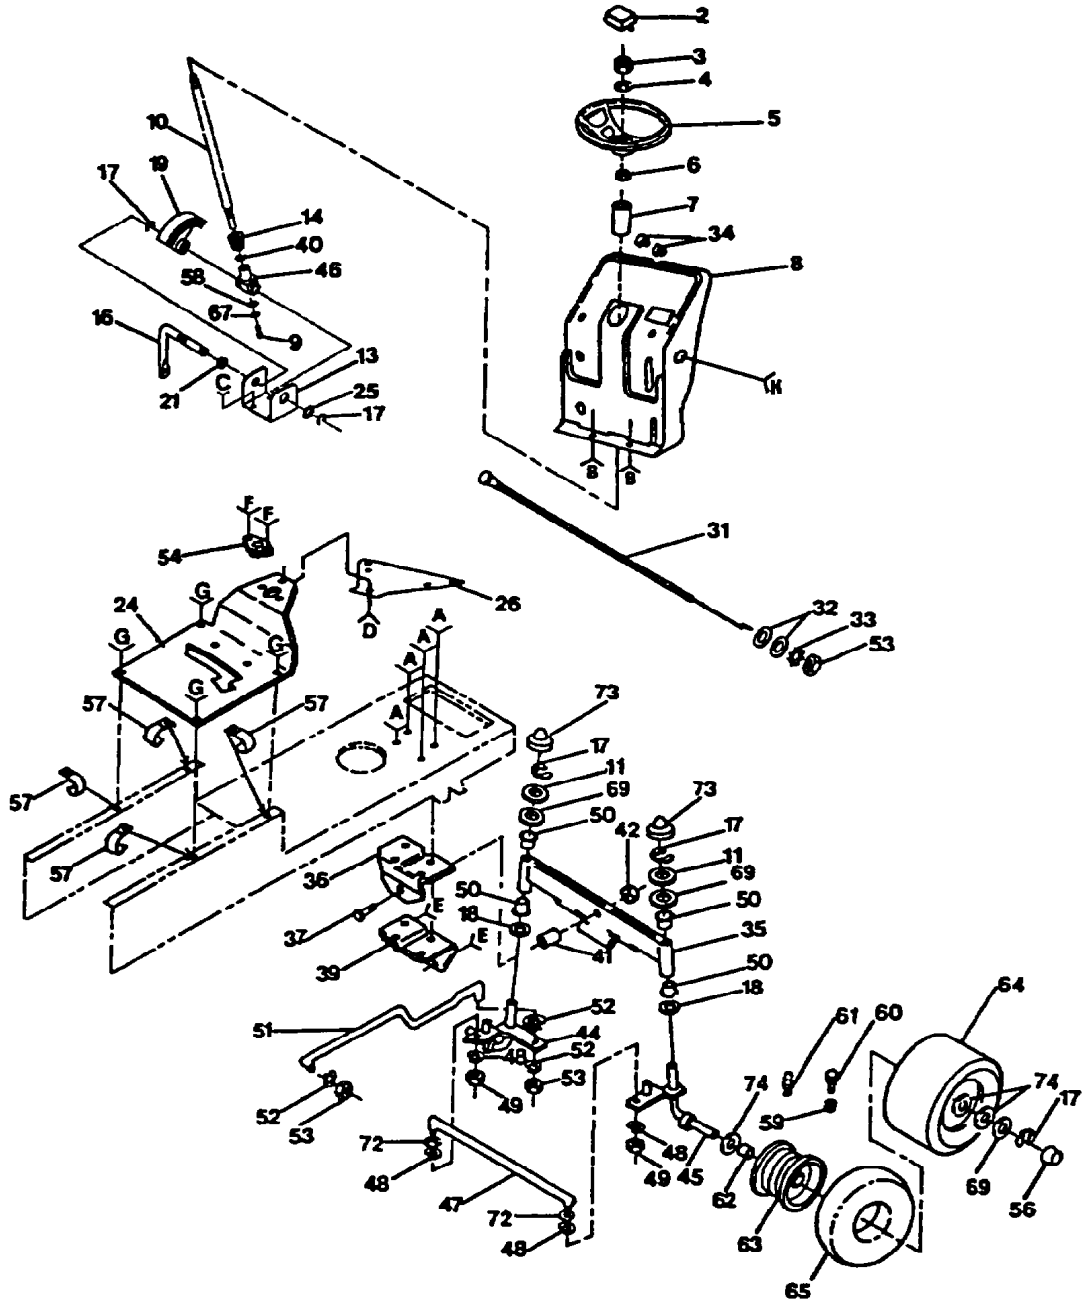

same as 944.607480

18 HP 44" RIDING GARDEN TRACTOR -- MODEL NUMBER RL1844B STEERING ASSEMBLY

Ref #	Part Number	Qty	Description
2	100710L		INSERT-WHEEL LT
3	73940800		SUB= 73360800
4	100712K		WASHER
5	100713N		SUB= 150547
6	100711L		ADAPTER LT
7	100714L		SLEEVE LTV
8	122341X		DASH
9	71070410		"SCREW,SPECIAL"
10	124041X		SUB= 128755
11	19272016		WASHER
13	124036X		"BRKT,STEERING"
14	124037X		"GEAR,PINION"
15	122819X		SCREW SPECIAL
16	124033X		SUB= 156365
17	12000029		RING
18	6266H		WASHER .T
19	124034X		SUB= 136874
21	109816X		NYLINER T
22	74180512		SCREW
23	73510500		NUT
24	124588X014		SADDLE
25	6266H		WASHER .T
26	106965X		SUB= 140181
27	74760512		BOLT
31	121525X		SUB= 132779
32	19131316		WASHER
33	11050600		LOCKWASHER
34	8022J		PLUG-DASH T
35	108075X		FRONT AXLE
36	105663X		SUPPORT-SADDL T
37	74761060		BOLT LT
38	17490608		SCREW LT
39	105664X		SUPPORT.SADDLE.FT
40	57079		THRUST WASHER
41	110438X		BEARING
42	73901000		"NUT-LOC,FLANGE LT"
43	17490508		SCREW LT
44	105656X		SPINDLE-LH LT
45	105654X		SUB= 130524
46	124035X		SUPPORT.SHAFT
47	121321X		SUB= 121334X
48	10040500		LOCKWASHER
49	73810500		NUT.LOCK.5/16-24
50	3366R		COL. SRTG. BEAR.
51	124032X		SUB= 532130468
52	10040600		LOCKWASHER
53	73610600		SUB= 7810H
54	1554J		SUB= 155108
55	17431008		SUB= 98000165
56	104757X		HUB CAP
57	2751R		CLIP T
58	126684X		SUB= 532126684
59	59192		VALVE CAP
60	65139		VALVE STEM LT
61	278H		FITTING LT
62	9040H		"FLANGE, BEARING"
63	106732X311		SUB= 106732X427
64	106222X		SUB= 122073X
65	59904		TUBE.5.3/4.5/6
66	74760616		BOLT

Ref #	Part Number	Qty	Description
66	74760616		BOLT
67	10040400		LOCKWASHER
68	73510600		NUT
69	121748X		WASHER
70	17490612		SCREW
72	19111216		WASHER M
73	121232X		CAP
74	121749X		WASHER
	127075		"DECAL,STR WHL"
	124188X		NLA
	124189X		NLA