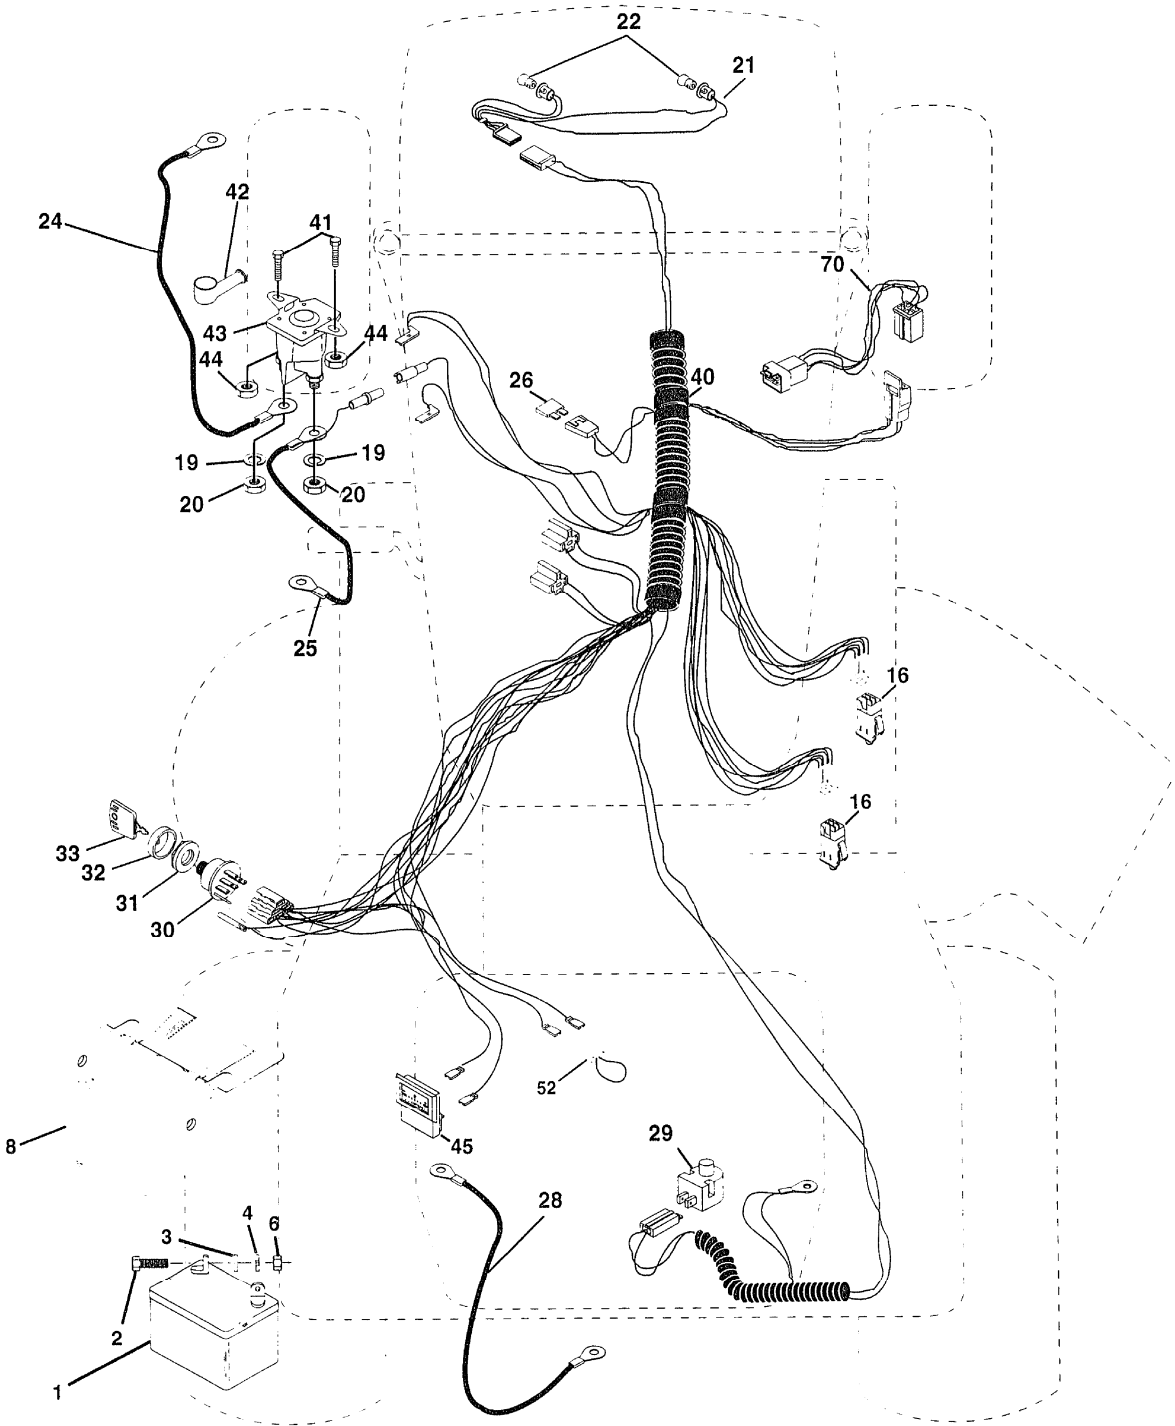

TRACTOR -- MODEL NUMBER YP1542B

ELECTRICAL

Ref #	Part Number	Qty	Description
1	144925		SUB= 123899X
2			CHECK WITH SUPPLIER
3	19091016		WASHER
4	10040400		LOCKWASHER
6	73220400		SUB= 50675
8	156417		"CASE,BATTERY.MECH"
16	161343		SWITCH.INTERLOCK
19	10090400		SUB= 10040400
20	73350400		NUT
21	136850		"HARNESS,LIGHT SOC"
22	4152J		HEADLAMP BULB
24	4799J		"CABLE T, BATTERY"
25	146147		CABLE.BTRY.6GA.RD
26	108824X		FUSE HYT
28	4207J		CABLE T
29	160784		SWITCH.PLUNGER
30	140301		SWITCH IGN 4POS
31	124211X		NUT IGNITION
32	141226		COVER KEY SWITCH
33	122147X		KEY
40	161352		HARNESS.IGNITION
41	71110408		BOLT HXHD FIN
42	131563		SUB= 154336
43	145673		SUB= 146154
44	73640400		NUT HXKEP 1/4X20
45	121433X		SUB= 122822X
52	141940		PROTECTION LOOP
70	142621		HARNESS.ENG.B&S.
81	109748X		RELAY ASSY T