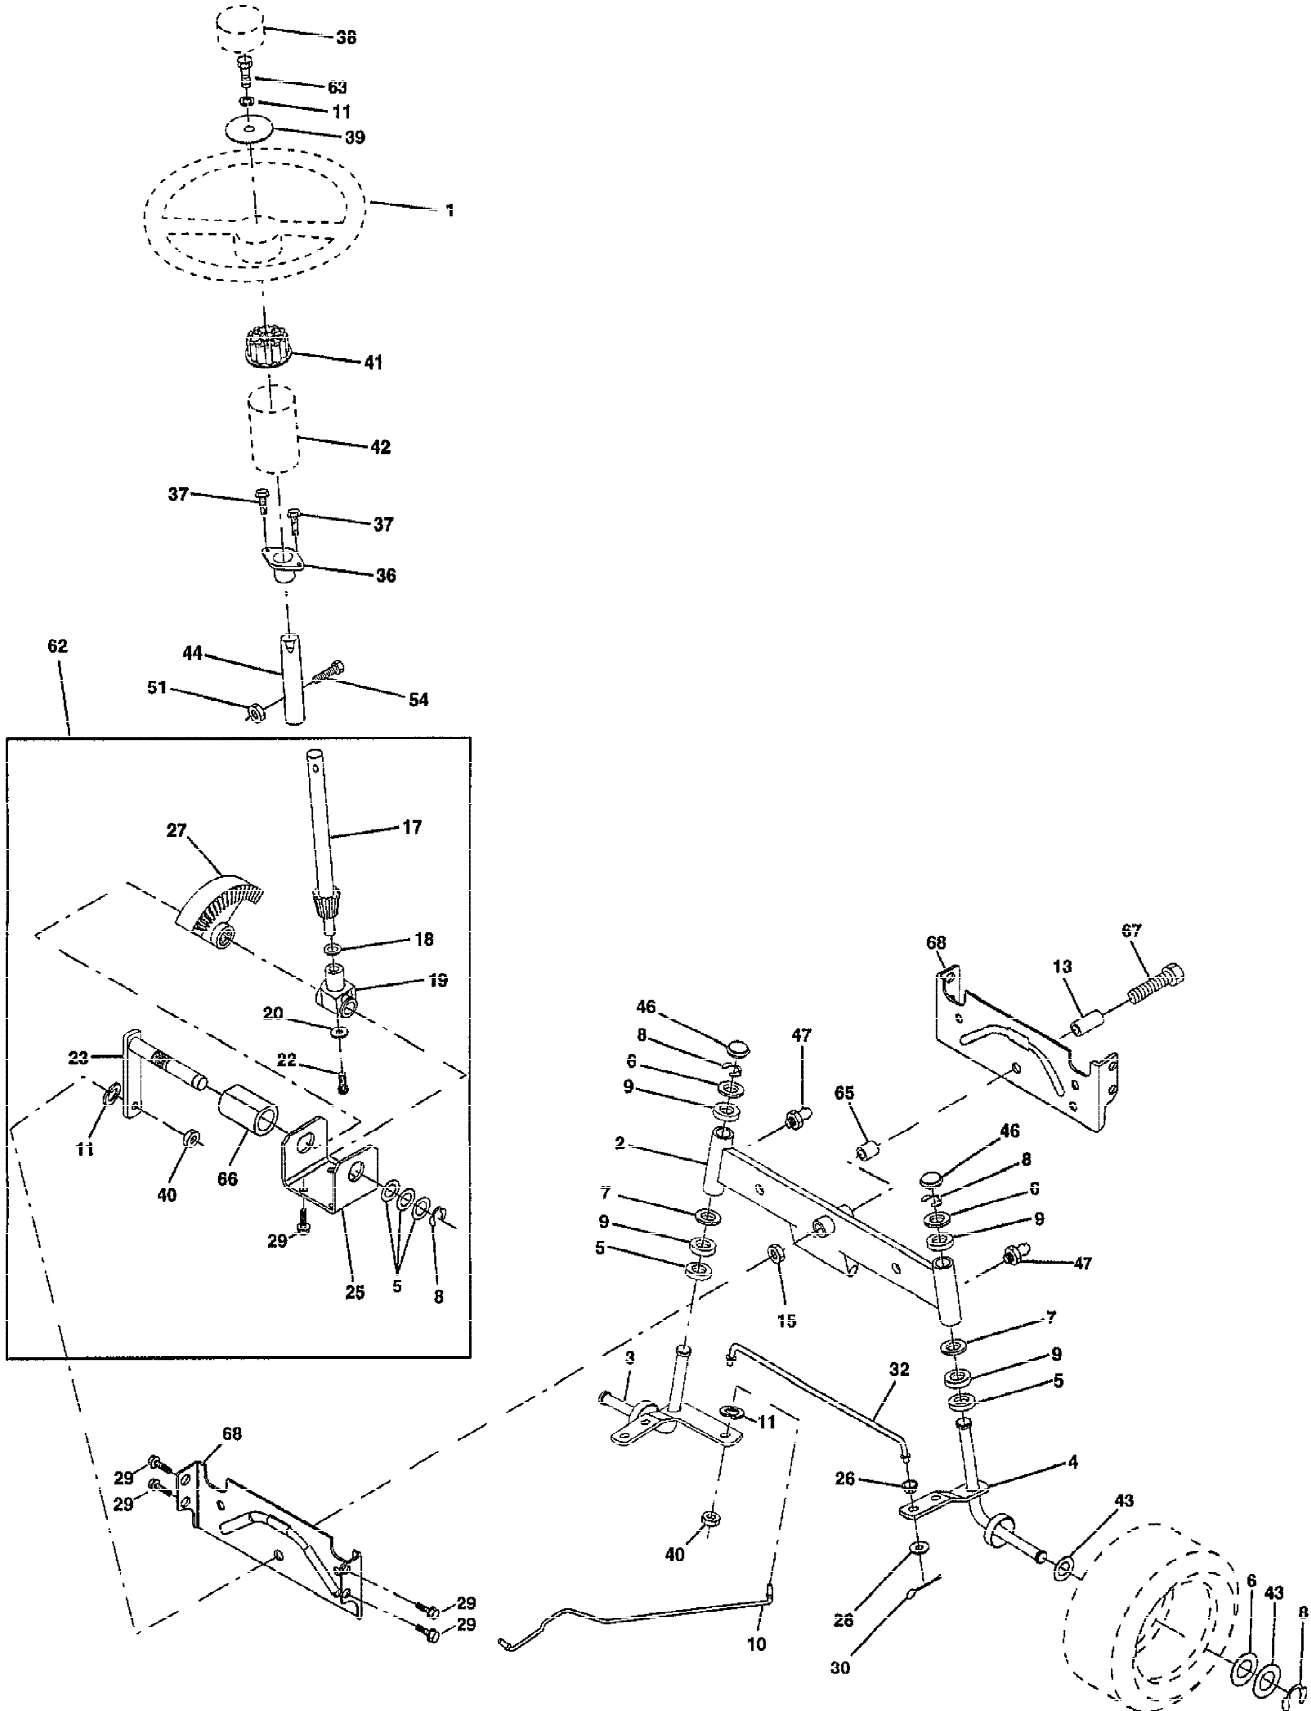

TRACTOR - - MODEL NUMBER AYP9191B89

STEERING ASSEMBLY

Ref #	Part Number	Qty	Description
1	140044		WHEEL STR AYP BLK
2	154427		AXLE ASM
3	156483		SPINDLE.ASM.LH
4	157473		"SPINDLE ASM,RH"
5	6266H		WASHER .T
6	121748X		WASHER
7	19272016		WASHER
8	12000029		RING
9	3366R		COL. SRTG. BEAR.
10	156438		DRAGLINK-STAMPED
11	10040600		LOCKWASHER
13	154779		BEARING AXLE
15	73901000		"NUT-LOC,FLANGE LT"
17	156546		SHAFT ASM STEERIN
18	57079		THRUST WASHER
19	124035X		SUPPORT.SHAFT
20	126684X		SUB= 532126684
22	71200410		SCREW HEX SOC1/4-
23	127501		SUB= 918127501
25	154406		BRKT-STEERING
26	126847X		BUSHING.DRAGLINK
27	136874		GEAR SECTOR
28	19131416		WASHER
29	17490612		SCREW
30	76020412		COTTER PIN
32	130465		TIE ROD
36	155099		BUSHING.STEERING
37	152927		"SCREW-TT,10-32 FL"
38	140045		CAP STEER AYP
39	19133808		WASHER T
40	7810H		GRIPCO NUT
41	100711L		ADAPTER LT
42	145054		BOOT.STEER.PL
43			CHECK WITH SUPPLIER
44	153720		EXT SHAFT STEERIN
46	121232X		CAP
47	6855M		ZERK M
51	73800500		NUT
54	74780520		BOLT
62	156594		KIT STEERING ASM
63	74780616		BOLT
65	154780		SPACER AXLE
66	154404		"BEARING-ARM,PITMA"
67	74781044		BOLT
68	154429		BRACE AXLE