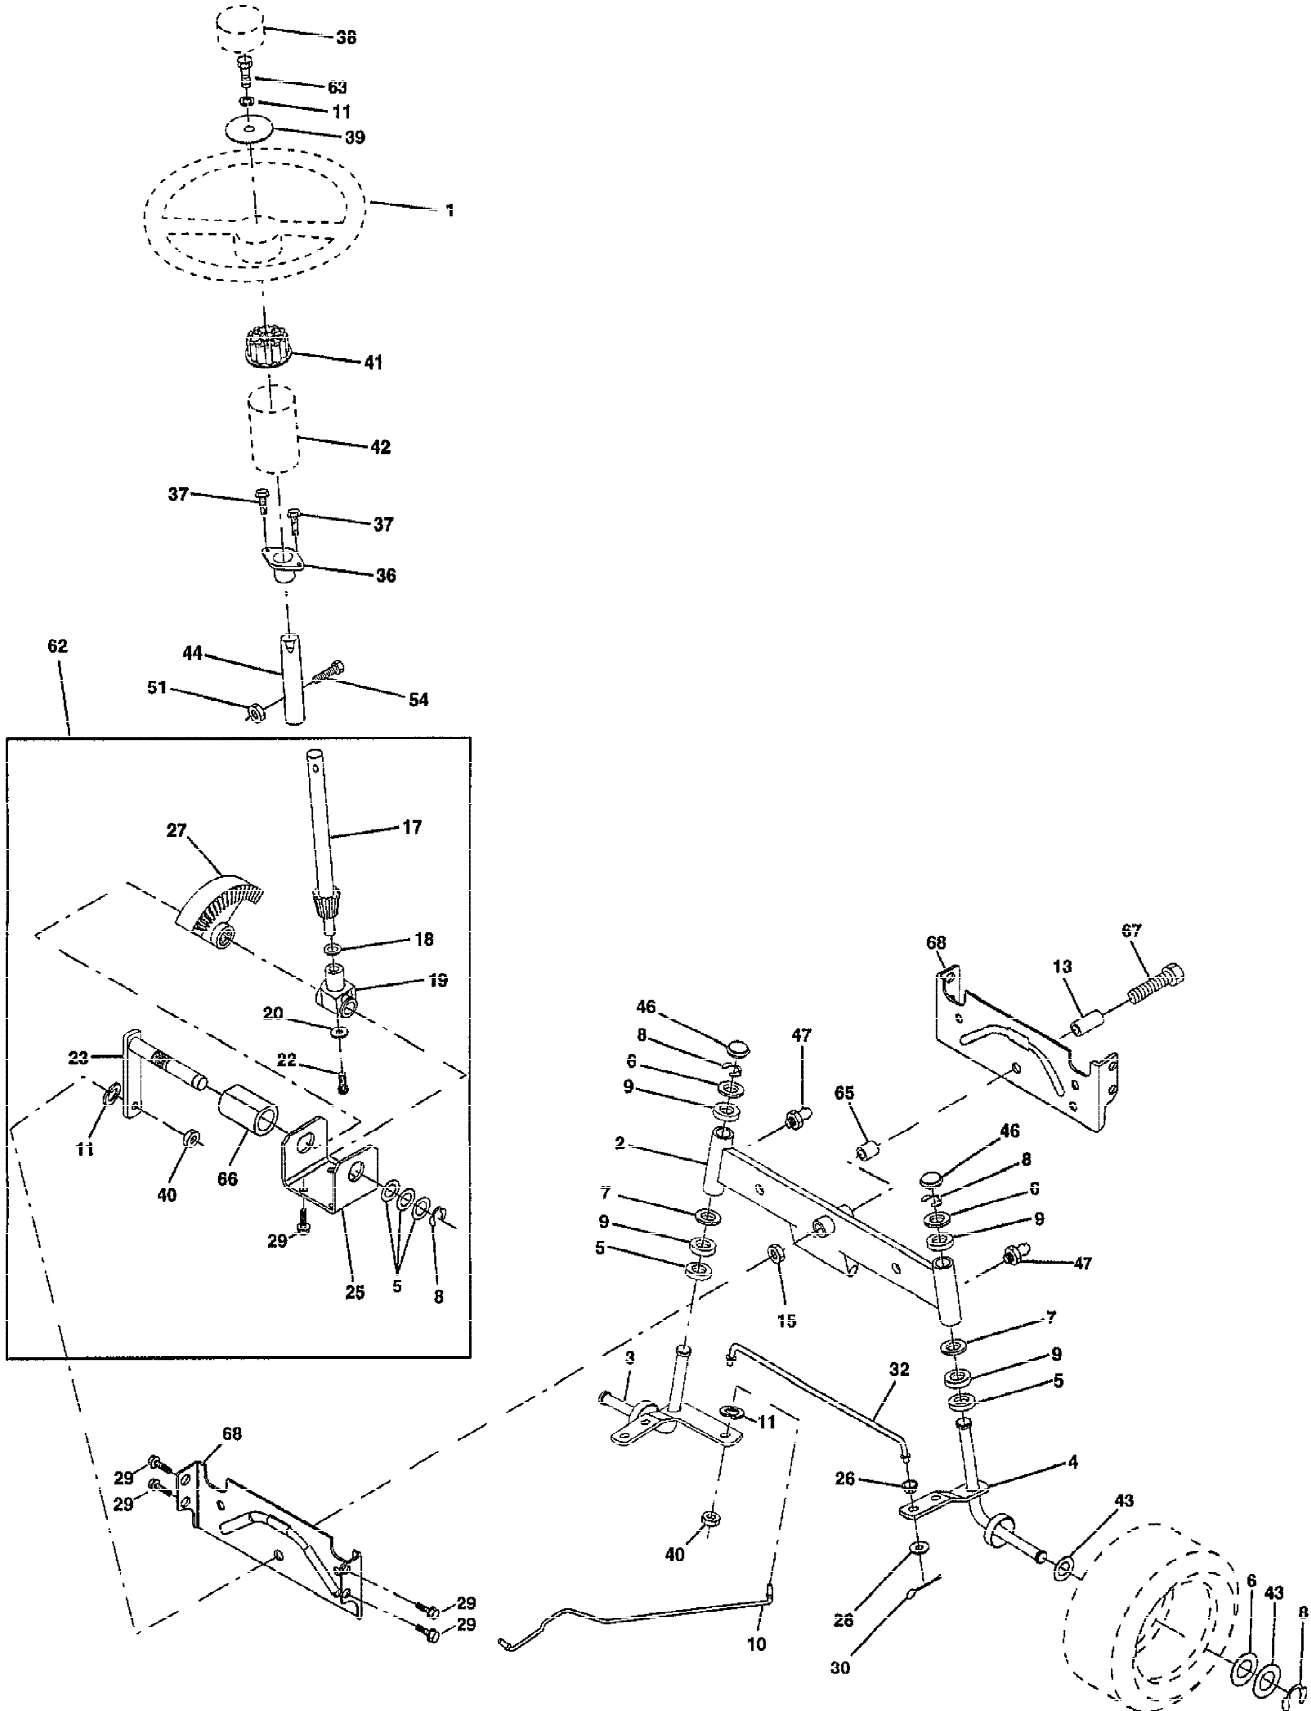

# TRACTOR - - MODEL NUMBER AYP9191B89

## STEERING ASSEMBLY

Ref #	Part Number	Qty	Description
1	140044		WHEEL STR AYP BLK
2	154427		AXLE ASM
3	156483		SPINDLE.ASM.LH
4	157473		"SPINDLE ASM,RH"
5	6266H		WASHER .T
6	121748X		WASHER
7	19272016		WASHER
8	12000029		RING
9	3366R		COL. SRTG. BEAR.
10	156438		DRAGLINK-STAMPED
11	10040600		LOCKWASHER
13	154779		BEARING AXLE
15	73901000		"NUT-LOC,FLANGE LT"
17	156546		SHAFT ASM STEERIN
18	57079		THRUST WASHER
19	124035X		SUPPORT.SHAFT
20	126684X		SUB= 532126684
22	71200410		SCREW HEX SOC1/4-
23	127501		SUB= 918127501
25	154406		BRKT-STEERING
26	126847X		BUSHING.DRAGLINK
27	136874		GEAR SECTOR
28	19131416		WASHER
29	17490612		SCREW
30	76020412		COTTER PIN
32	130465		TIE ROD
36	155099		BUSHING.STEERING
37	152927		"SCREW-TT,10-32 FL"
38	140045		CAP STEER AYP
39	19133808		WASHER T
40	7810H		GRIPCO NUT
41	100711L		ADAPTER LT
42	145054		BOOT.STEER.PL
43			CHECK WITH SUPPLIER
44	153720		EXT SHAFT STEERIN
46	121232X		CAP
47	6855M		ZERK M
51	73800500		NUT
54	74780520		BOLT
62	156594		KIT STEERING ASM
63	74780616		BOLT
65	154780		SPACER AXLE
66	154404		"BEARING-ARM,PITMA"
67	74781044		BOLT
68	154429		BRACE AXLE