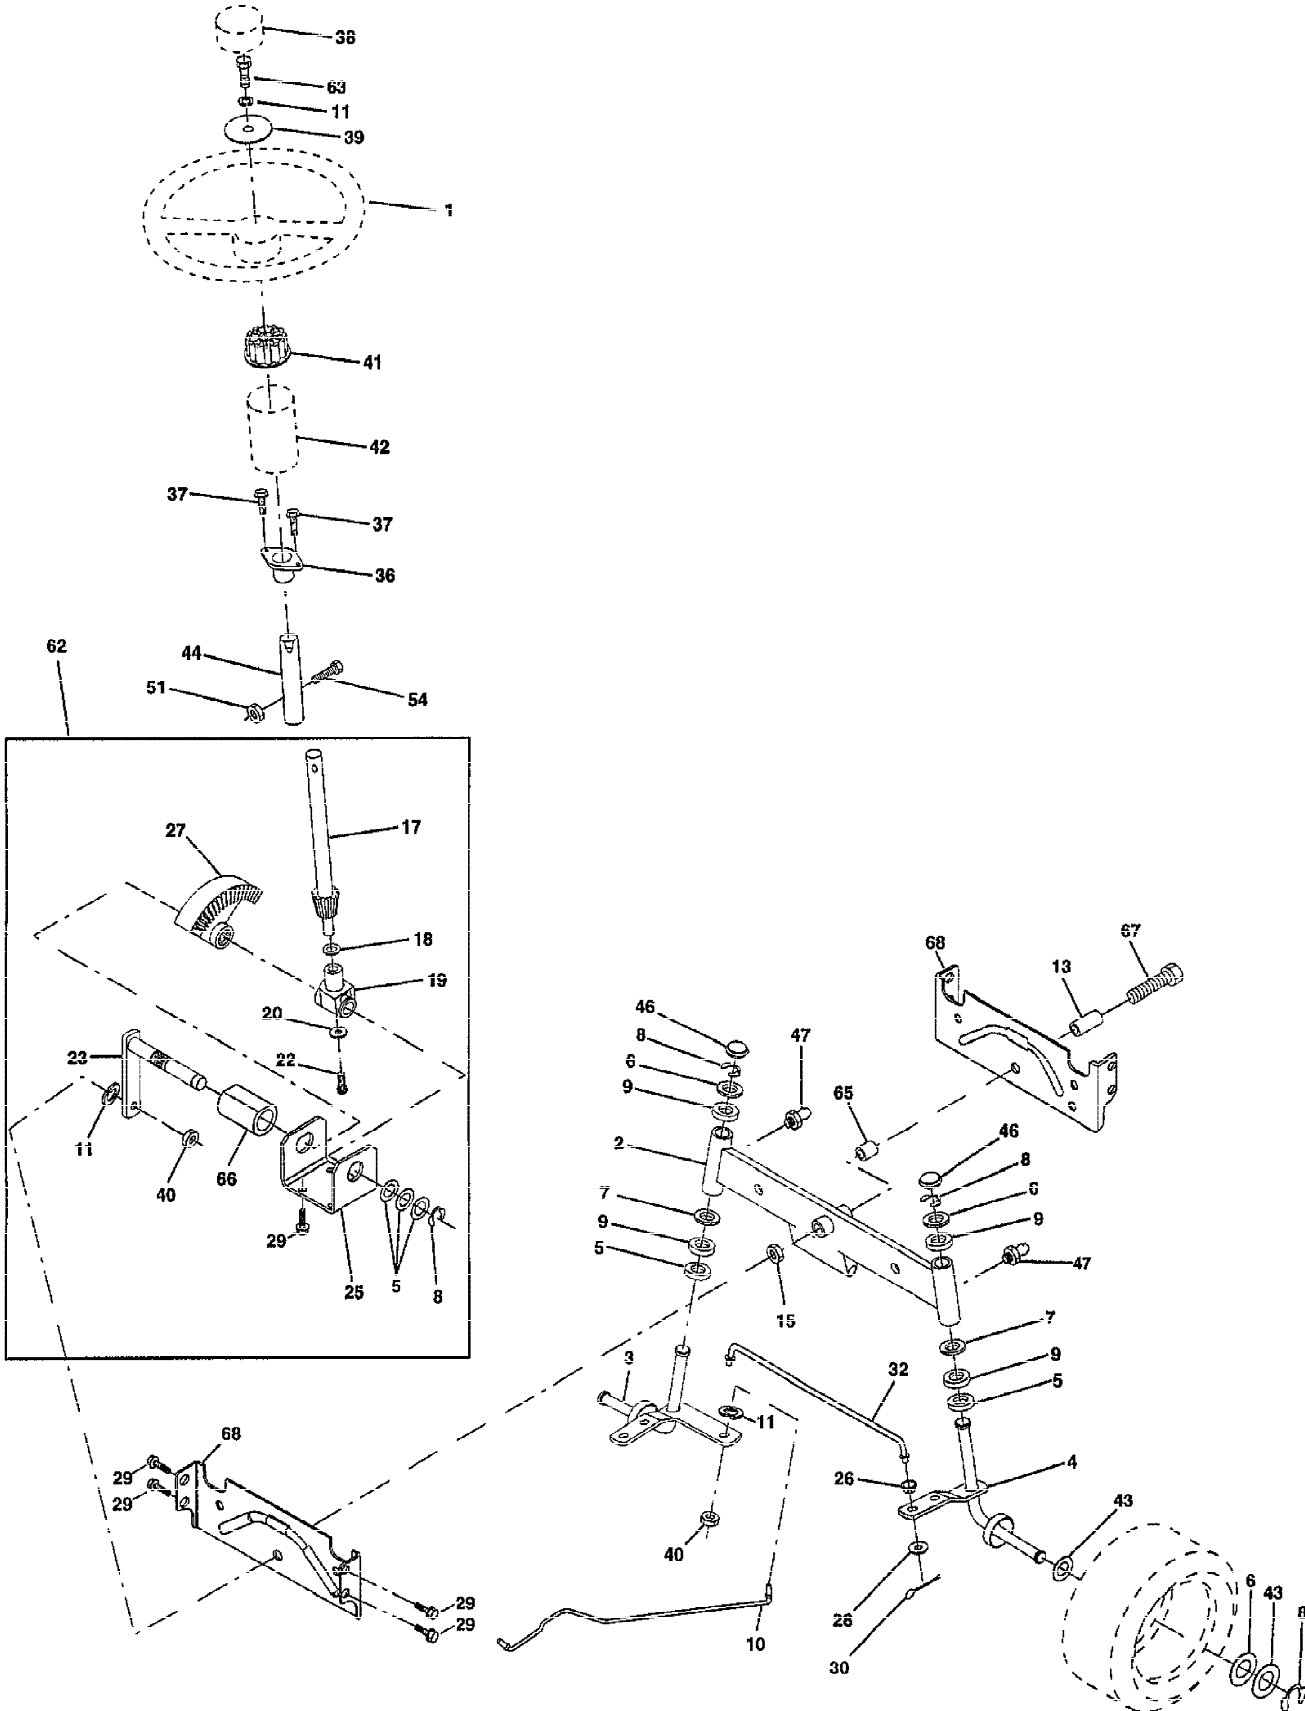

TRACTOR - - MODEL NUMBER AYP9191B89

STEERING ASSEMBLY

Ref #	Part Number	Qty	Description
1	140044		WHEEL STR AYP BLK
2	154427		AXLE ASM
3	156483		SPINDLE.ASM.LH
4	157473		"SPINDLE ASM,RH"
5	6266H		WASHER .T
6	121748X		WASHER
7	19272016		WASHER
8	12000029		RING
9	3366R		COL. SRTG. BEAR.
10	156438		DRAGLINK-STAMPED
11	10040600		LOCKWASHER
13	154779		BEARING AXLE
15	73901000		"NUT-LOC,FLANGE LT"
17	156546		SHAFT ASM STEERIN
18	57079		THRUST WASHER
19	124035X		SUPPORT.SHAFT
20	126684X		SUB= 532126684
22	71200410		SCREW HEX SOC1/4-
23	127501		SUB= 918127501
25	154406		BRKT-STEERING
26	126847X		BUSHING.DRAGLINK
27	136874		GEAR SECTOR
28	19131416		WASHER
29	17490612		SCREW
30	76020412		COTTER PIN
32	130465		TIE ROD
36	155099		BUSHING.STEERING
37	152927		"SCREW-TT,10-32 FL"
38	140045		CAP STEER AYP
39	19133808		WASHER T
40	7810H		GRIPCO NUT
41	100711L		ADAPTER LT
42	145054		BOOT.STEER.PL
43			CHECK WITH SUPPLIER
44	153720		EXT SHAFT STEERIN
46	121232X		CAP
47	6855M		ZERK M
51	73800500		NUT
54	74780520		BOLT
62	156594		KIT STEERING ASM
63	74780616		BOLT
65	154780		SPACER AXLE
66	154404		"BEARING-ARM,PITMA"
67	74781044		BOLT
68	154429		BRACE AXLE