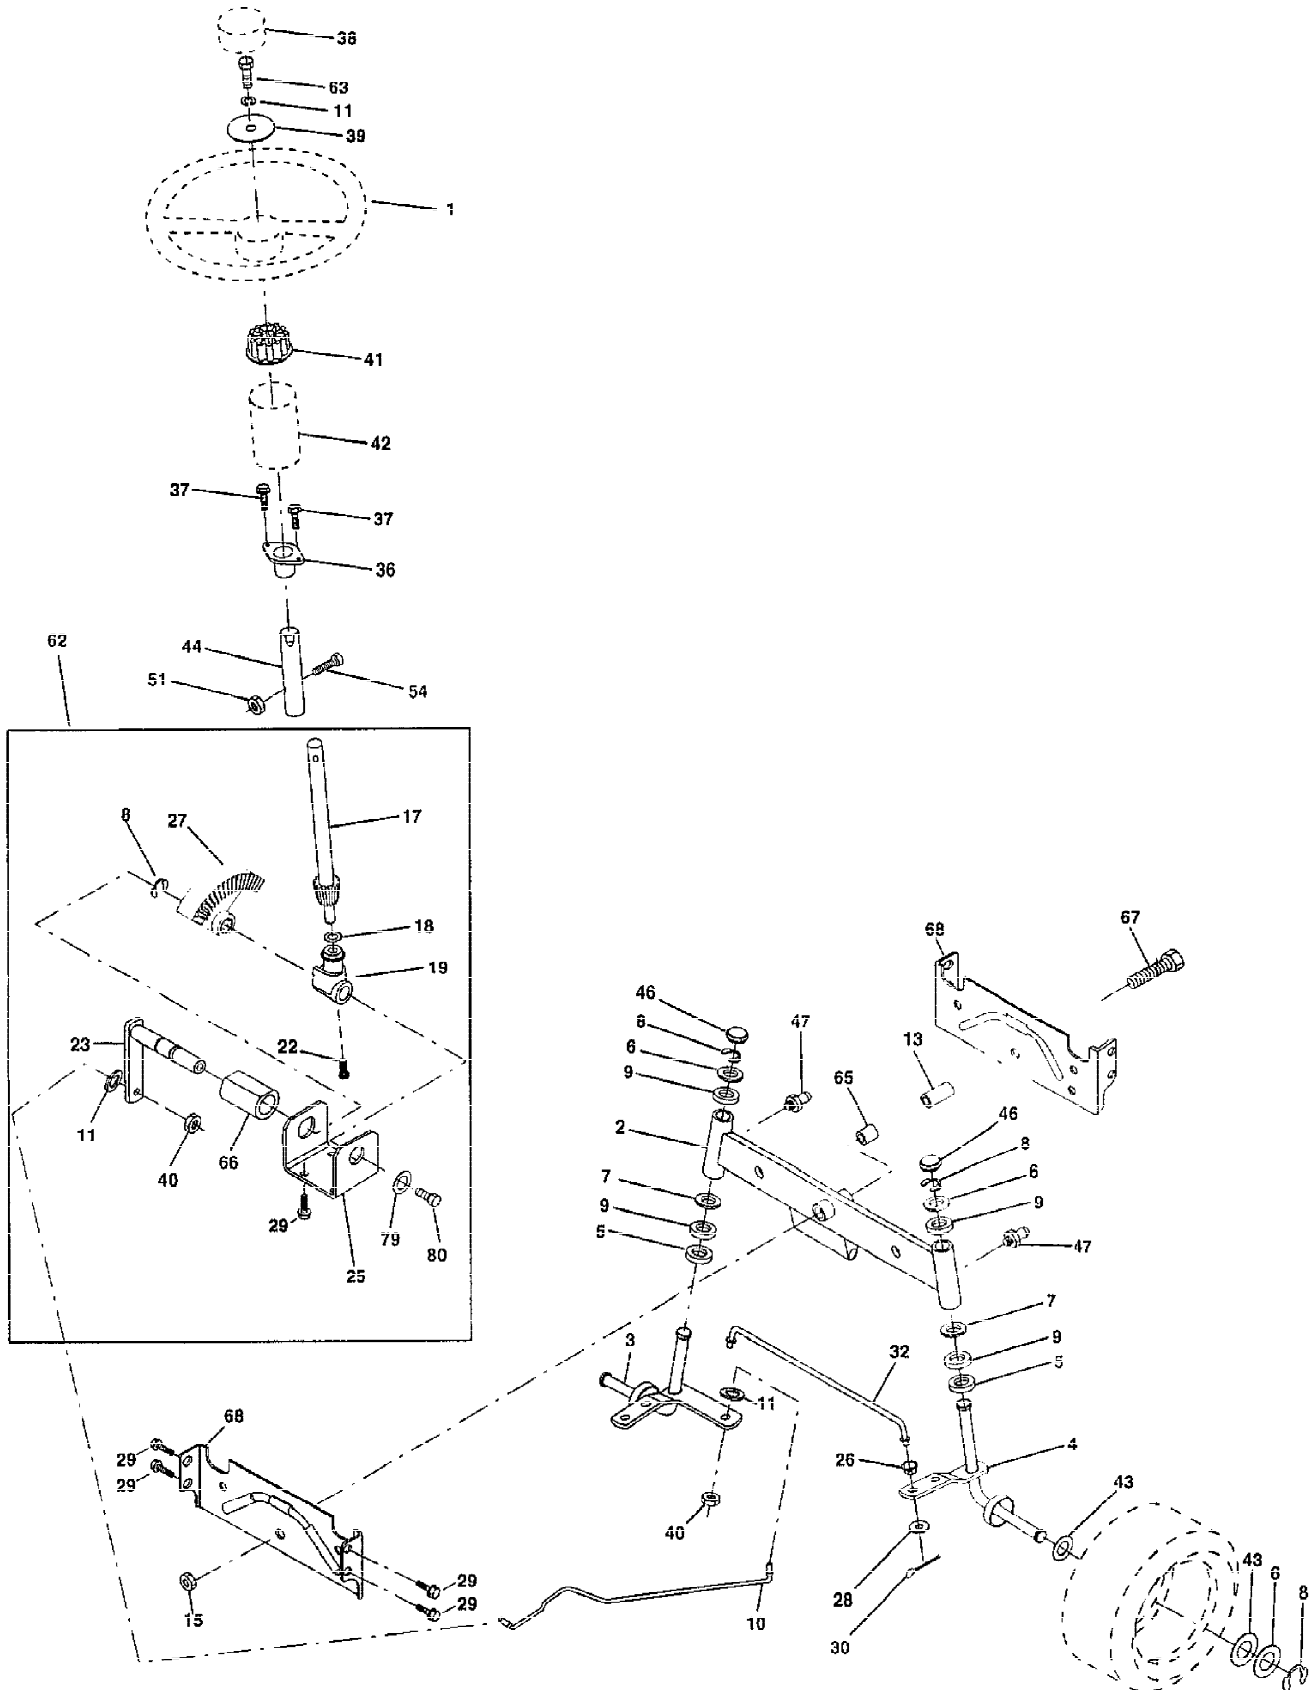

TRACTOR - - MODEL NUMBER CHD14542A

STEERING ASSEMBLY

Ref #	Part Number	Qty	Description
1	140044		WHEEL STR AYP BLK
2	154427		AXLE ASM
3	156483		SPINDLE.ASM.LH
4	157473		"SPINDLE ASM,RH"
5	6266H		WASHER .T
6	121748X		WASHER
7	19272016		WASHER
8	12000029		RING
9	3366R		COL. SRTG. BEAR.
10	156438		DRAGLINK-STAMPED
11	10040600		LOCKWASHER
13	154779		BEARING AXLE
15	73901000		"NUT-LOC,FLANGE LT"
17	156546		SHAFT ASM STEERIN
18	57079		THRUST WASHER
19	160395		SUPPORT.SHAFT.STEER
22	165857		SCREW.HX.WSH.HD
23	165851		SHAFT.ASM.PITMAN
25	154406		BRKT-STEERING
26	126847X		BUSHING.DRAGLINK
27	136874		GEAR SECTOR
28	19131416		WASHER
29	17490612		SCREW
30	76020412		COTTER PIN
32	130465		TIE ROD
36	155099		BUSHING.STEERING
37	152927		"SCREW-TT,10-32 FL"
38	140045		CAP STEER AYP
39	19133808		WASHER T
40	7810H		GRIPCO NUT
41	100711L		ADAPTER LT
42	145054		BOOT.STEER.PL
43	121749X		WASHER
44	153720		EXT SHAFT STEERIN
46	121232X		CAP
47	6855M		ZERK M
51	73800500		NUT
54	74780520		BOLT
62	156594		KIT STEERING ASM
63	74780616		BOLT
65	154780		SPACER AXLE
66	154404		"BEARING-ARM,PITMA"
67	74781044		BOLT
68	154429		BRACE AXLE
79	19132012		WASHER
80	74950612		BOLT.HX.NYLON3/8-16X3/